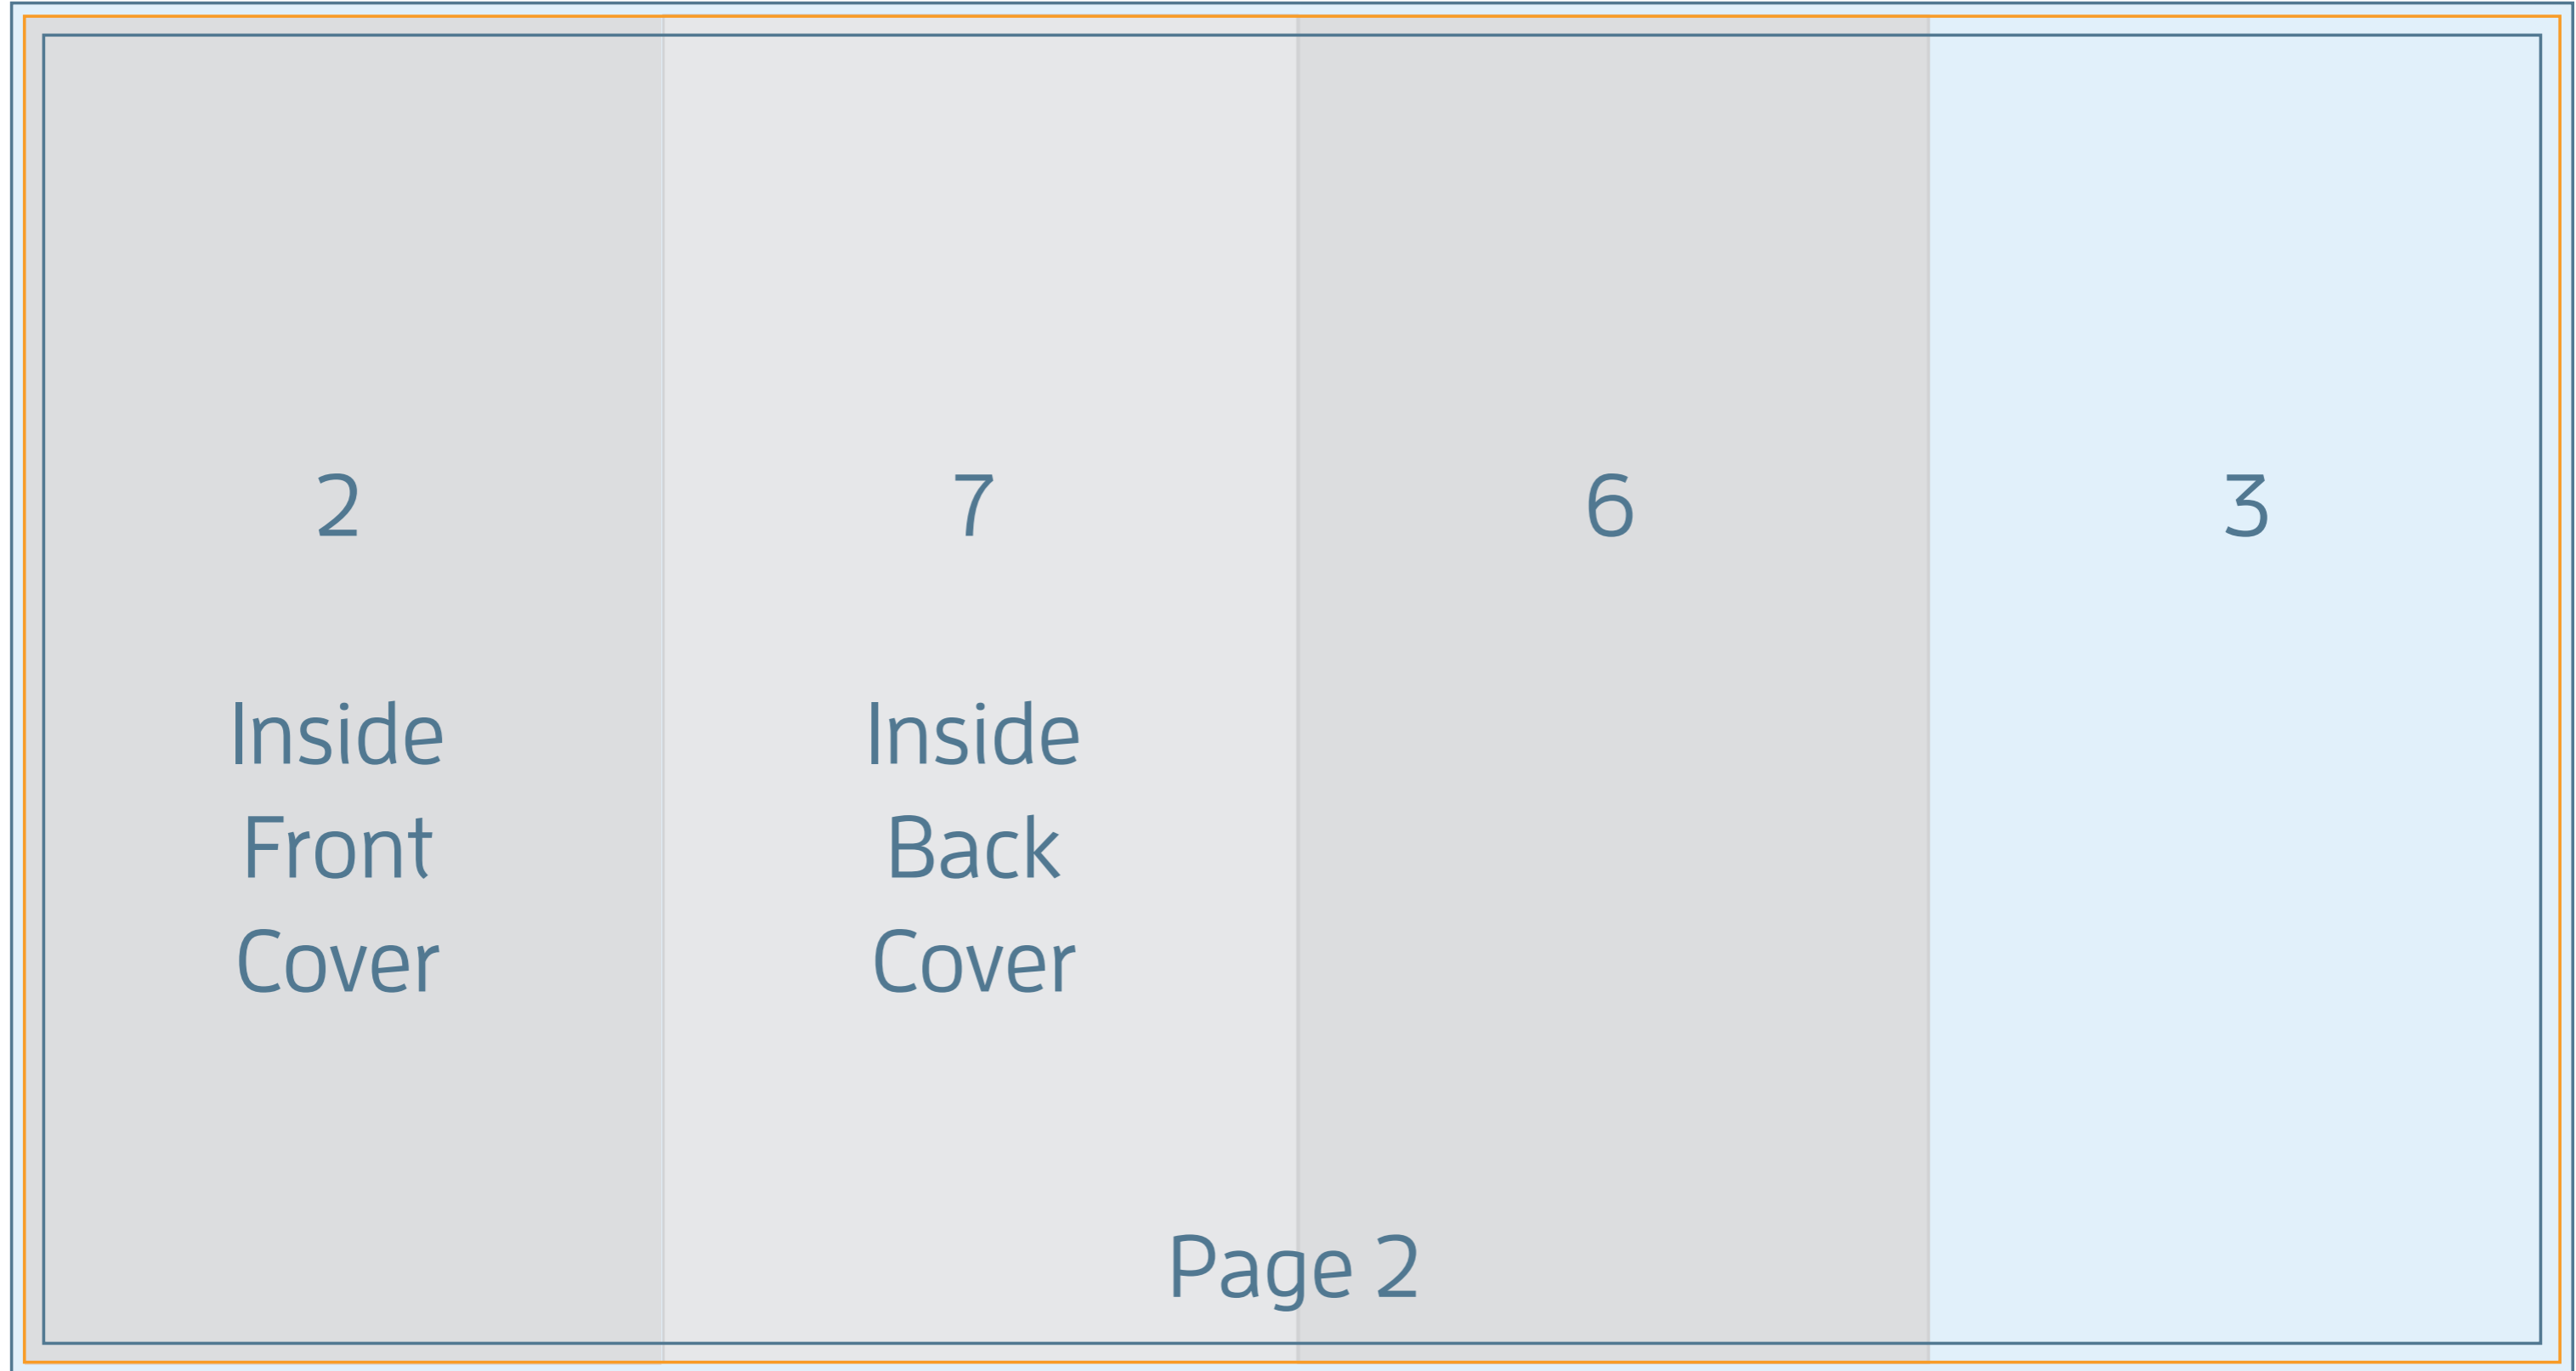

DL 8pp BROCHURE - DOUBLE PARALLEL

FOLDED SIZE: 99mm x 210mm

2

Inside
Front
Cover

7

Inside
Back
Cover

6

Page 2

3