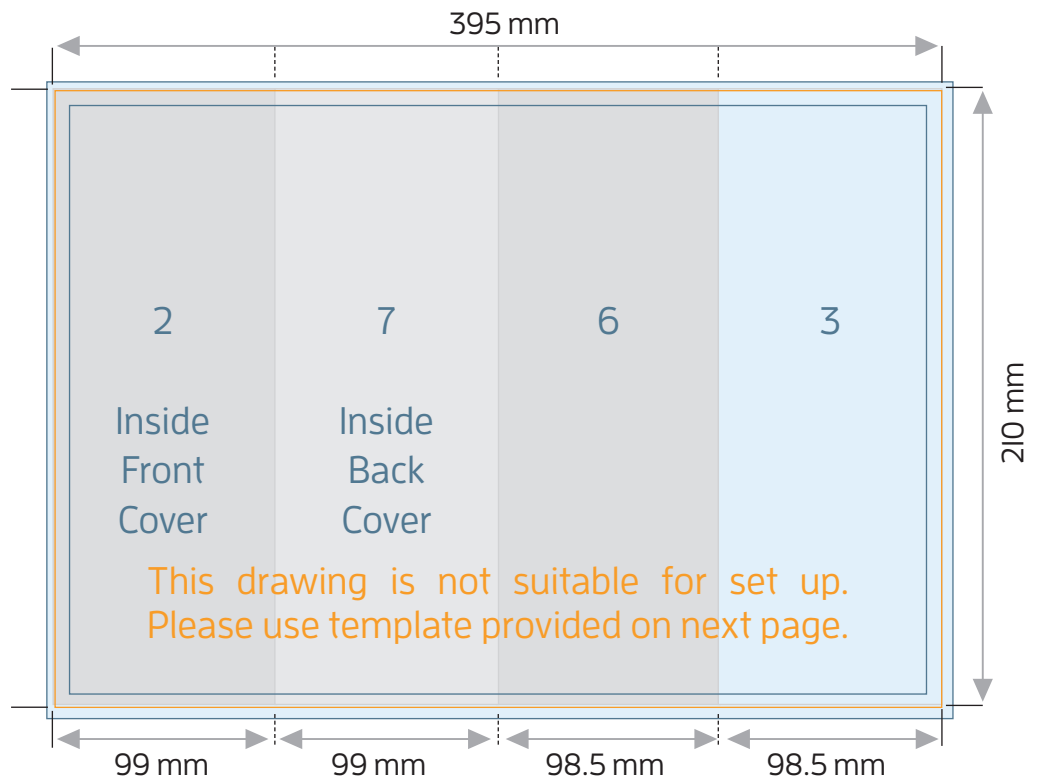

DL 8pp BROCHURE - DOUBLE PARALLEL

FOLDED SIZE: 99mm x 210mm

TRIM SIZE: 395mm x 210mm

BLEED: 399mm x 214mm

SAFE PRINT AREA: 389mm x 204mm

This drawing is not suitable for set up.
Please use template provided on next page.

This drawing is not suitable for set up.
Please use template provided on next page.

DL 8pp BROCHURE - DOUBLE PARALLEL

FOLDED SIZE: 99mm x 210mm

DL 8pp BROCHURE - DOUBLE PARALLEL

FOLDED SIZE: 99mm x 210mm

2