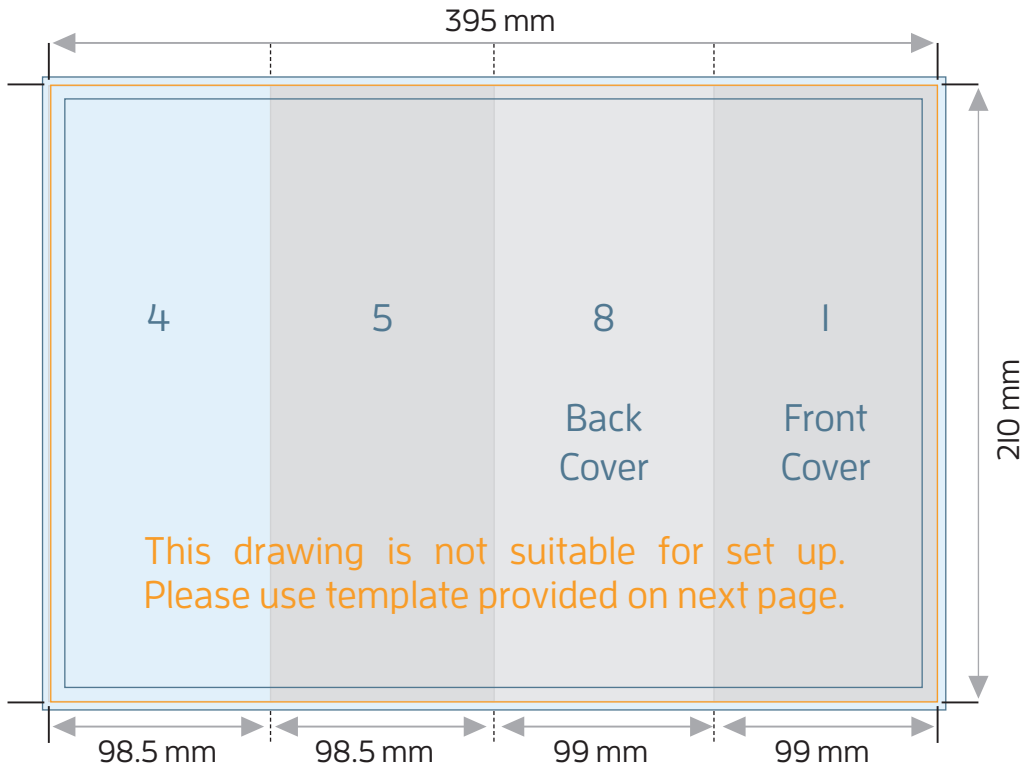

DL 8pp BROCHURE - DOUBLE PARALLEL

FOLDED SIZE: 99mm x 210mm

TRIM SIZE: 395mm x 210mm

BLEED: 399mm x 214mm

SAFE PRINT AREA: 389mm x 204mm

This drawing is not suitable for set up.
Please use template provided on next page.

This drawing is not suitable for set up.
Please use template provided on next page.

DL 8pp BROCHURE - DOUBLE PARALLEL

FOLDED SIZE: 99mm x 210mm

DL 8pp BROCHURE - DOUBLE PARALLEL

FOLDED SIZE: 99mm x 210mm

2