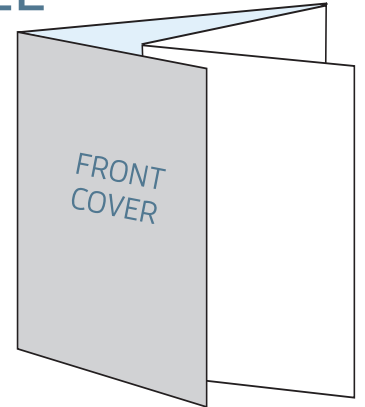

A4 8pp BROCHURE - DOUBLE PARALLEL

FOLDED SIZE: 210mm x 297mm

- TRIM SIZE: 839mm x 297mm
- BLEED: 843mm x 301mm
- SAFE PRINT AREA: 833mm x 291mm

4

5

8

1

Back
Cover

Front
Cover

Page 1

2

Inside
Front
Cover

7

Inside
Back
Cover

6

3