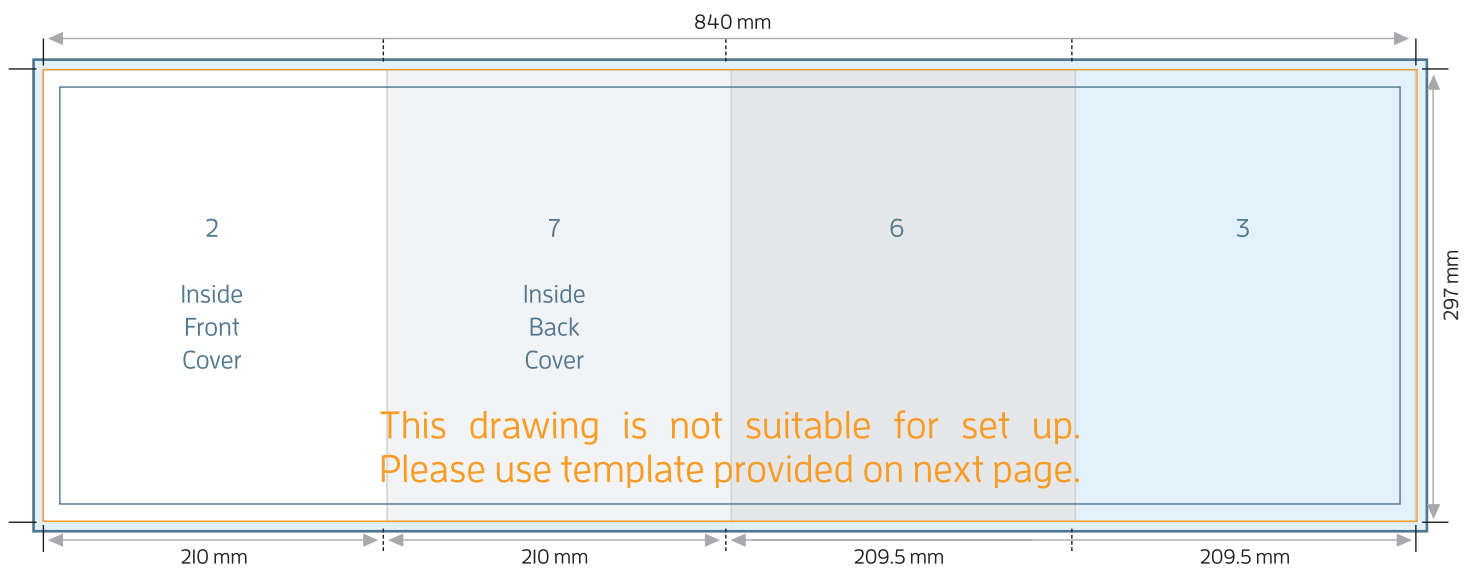

A4 8pp BROCHURE - DOUBLE PARALLEL

FOLDED SIZE: 210mm x 297mm

- TRIM SIZE: 839mm x 297mm
- BLEED: 843mm x 301mm
- SAFE PRINT AREA: 833mm x 291mm

4

5

8

1

Back
Cover