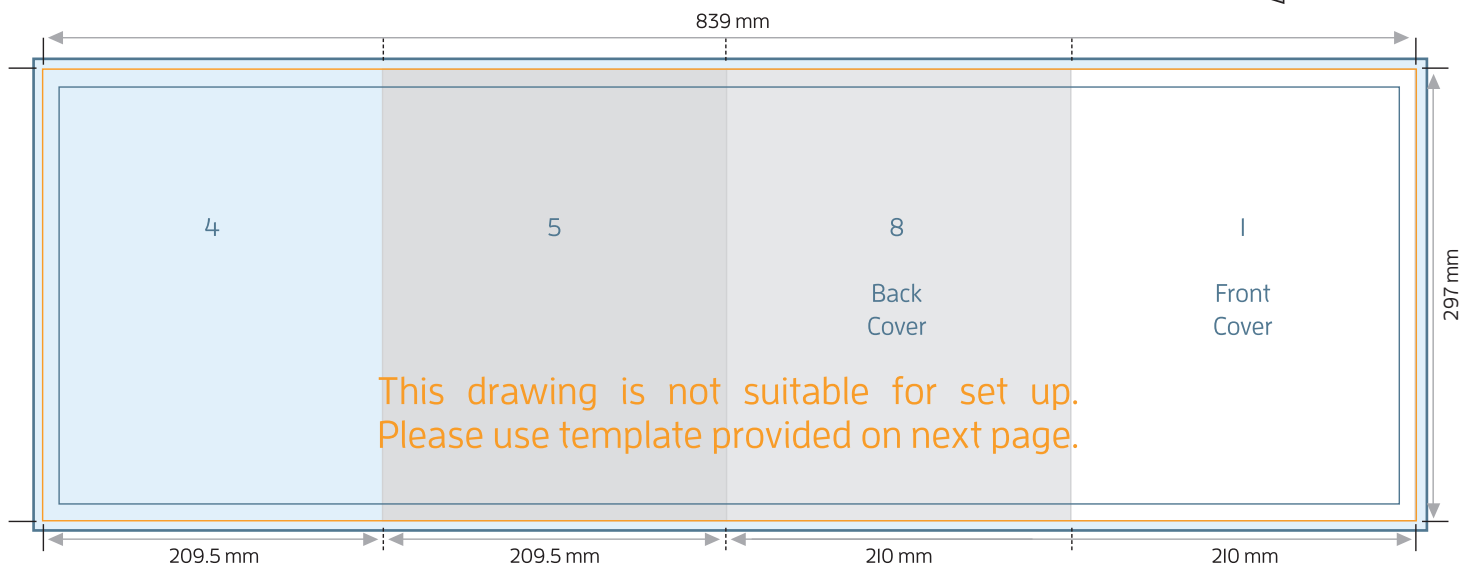

A4 8pp BROCHURE - DOUBLE PARALLEL

FOLDED SIZE: 210mm x 297mm

- TRIM SIZE: 839mm x 297mm
- BLEED: 843mm x 301mm
- SAFE PRINT AREA: 833mm x 291mm

4

5

8

1

Back
Cover