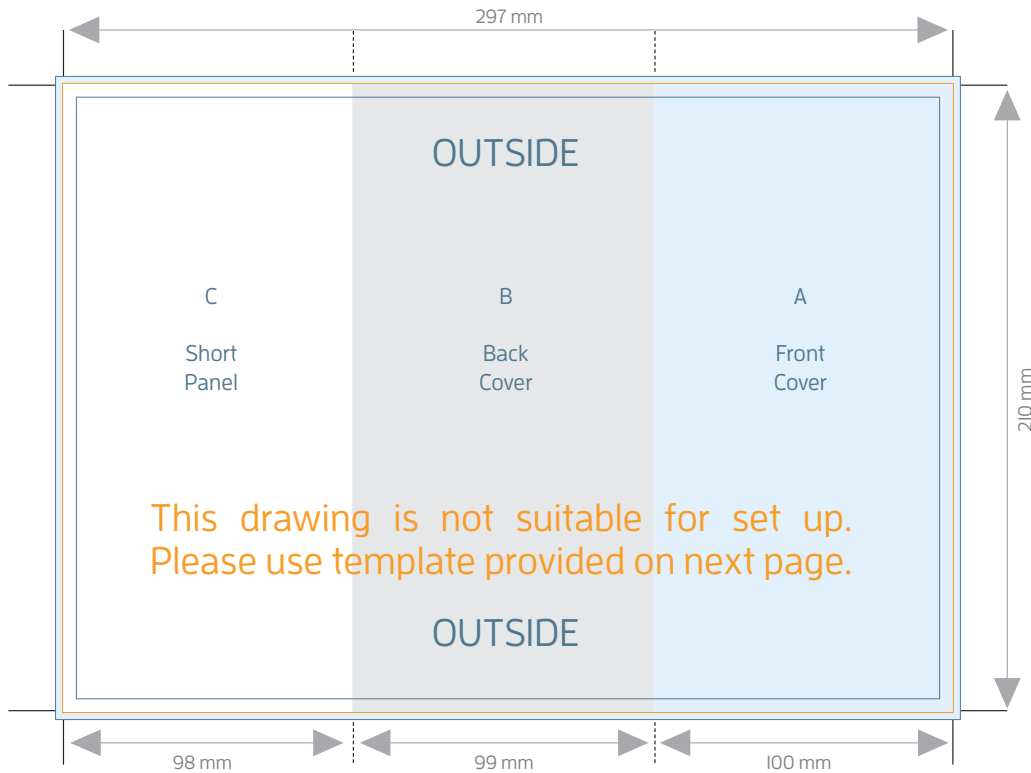

A4 to DL 6pp FLYERS - ROLL FOLD (100x99x98mm)

FOLDED SIZE: 100mm x 210mm

TRIM SIZE: 297mm x 210mm

BLEED: 301mm x 214mm

SAFE PRINT AREA: 291mm x 204mm

Brochure artwork needs to be supplied as a two page PDF.
Outside as Page 1 and Inside as Page 2.

Phone: 1800 537 774
www.lepcolourprinters.com.au

Last update 18/10/2017 #T0029

A4 to DL 6pp FLYERS - ROLL FOLD (100x99x98mm)

FOLDED SIZE: 100mm x 210mm

OUTSIDE file supplied as Page 1

A4 to DL 6pp FLYERS - ROLL FOLD (100x99x98mm)

FOLDED SIZE: 100mm x 210mm

INSIDE file supplied as Page 2