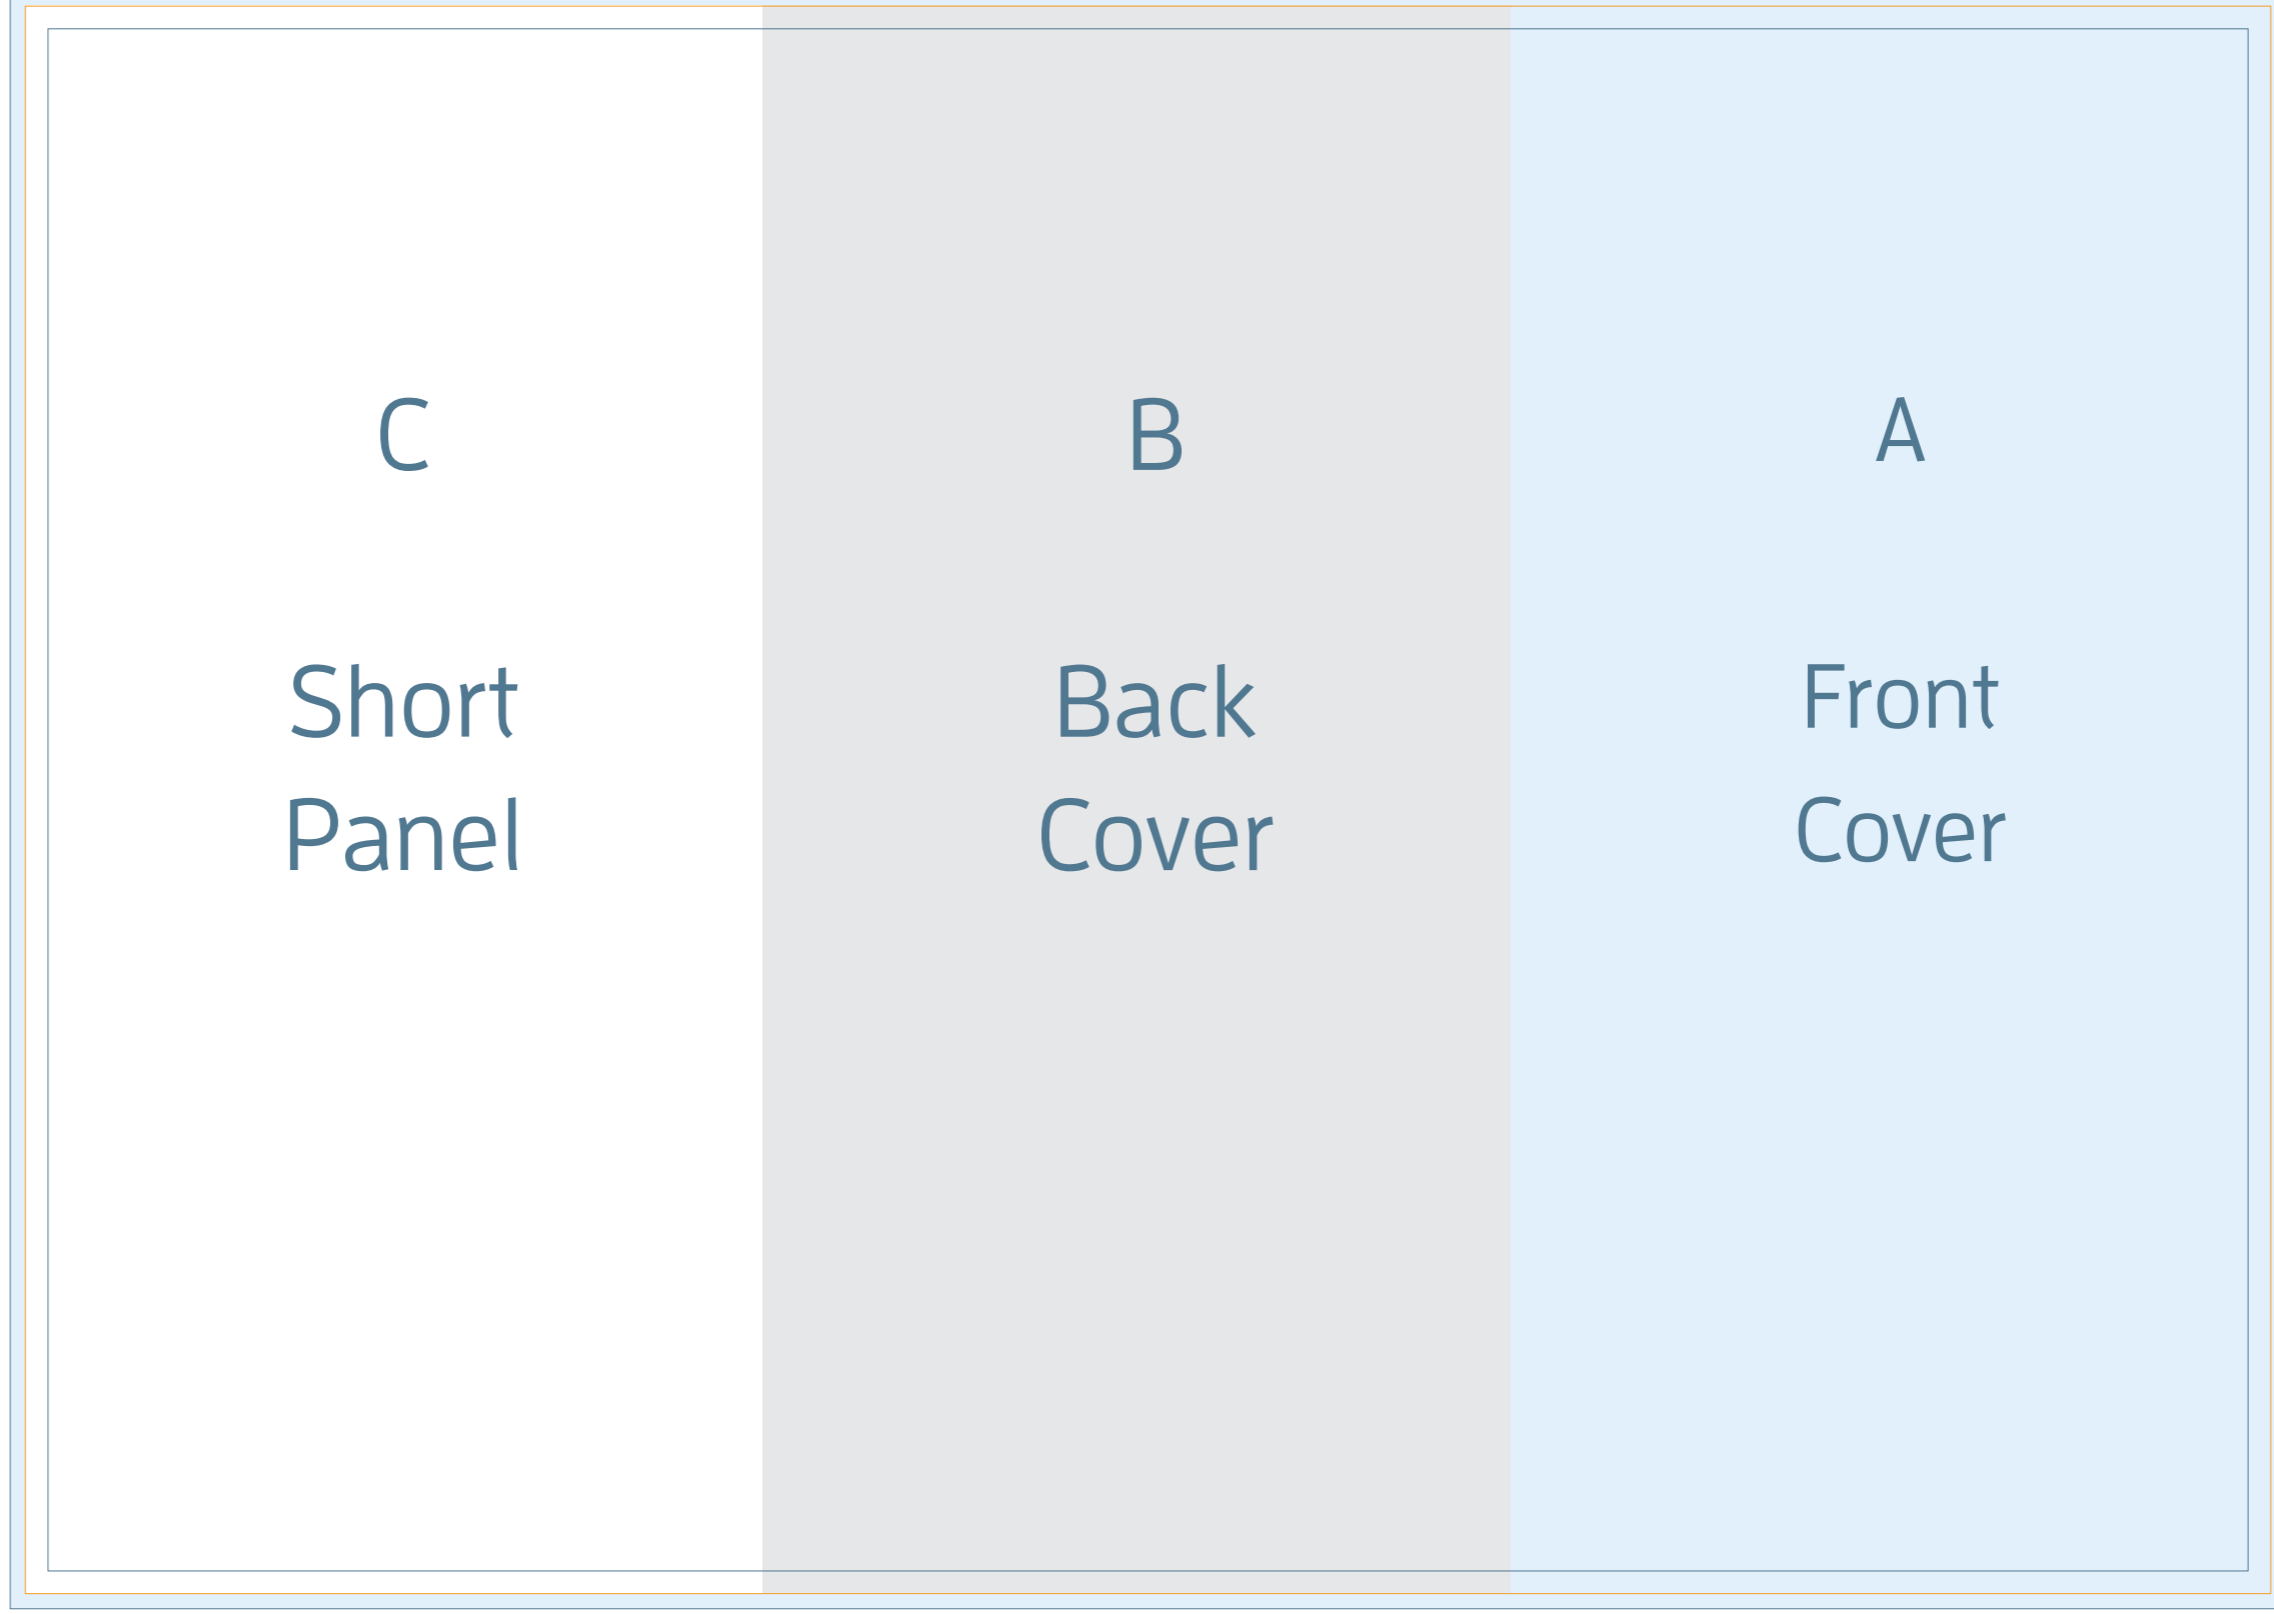

A4 to DL 6pp FLYERS - ROLL FOLD (100x99x98mm)

FOLDED SIZE: 100mm x 210mm

TRIM SIZE: 297mm x 210mm

BLEED: 301mm x 214mm

SAFE PRINT AREA: 291mm x 204mm

Brochure artwork needs to be supplied as a two page PDF.
Outside as Page 1 and Inside as Page 2.

Phone: 1800 537 774
www.lepcolourprinters.com.au

Last update 18/10/2017 #T0029

A4 to DL 6pp FLYERS - ROLL FOLD (100x99x98mm)

FOLDED SIZE: 100mm x 210mm

OUTSIDE file supplied as Page 1

A4 to DL 6pp FLYERS - ROLL FOLD (100x99x98mm)

FOLDED SIZE: 100mm x 210mm

INSIDE file supplied as Page 2