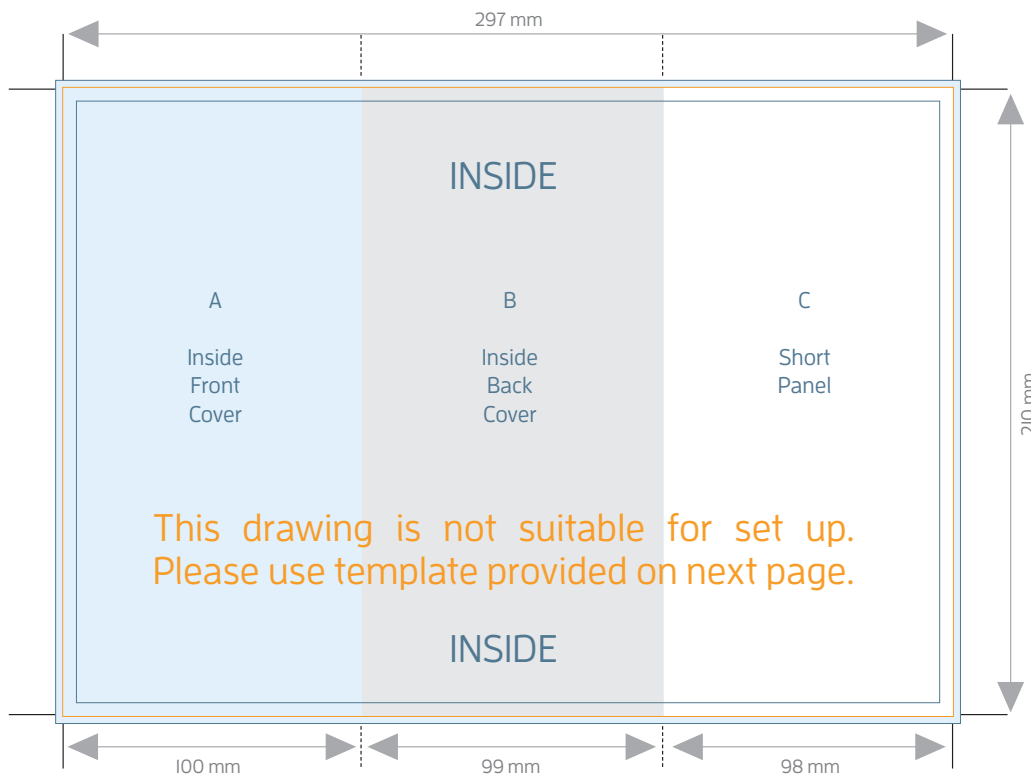

A4 to DL 6pp FLYERS - ROLL FOLD (100x99x98mm)

FOLDED SIZE: 100mm x 210mm

TRIM SIZE: 297mm x 210mm

BLEED: 301mm x 214mm

SAFE PRINT AREA: 291mm x 204mm

Brochure artwork needs to be supplied as a two page PDF.
Outside as Page 1 and Inside as Page 2.

Phone: 1800 537 774
www.lepcolourprinters.com.au

Last update 18/10/2017 #T0029

A4 to DL 6pp FLYERS - ROLL FOLD (100x99x98mm)

FOLDED SIZE: 100mm x 210mm

OUTSIDE file supplied as Page 1

A4 to DL 6pp FLYERS - ROLL FOLD (100x99x98mm)

FOLDED SIZE: 100mm x 210mm

INSIDE file supplied as Page 2