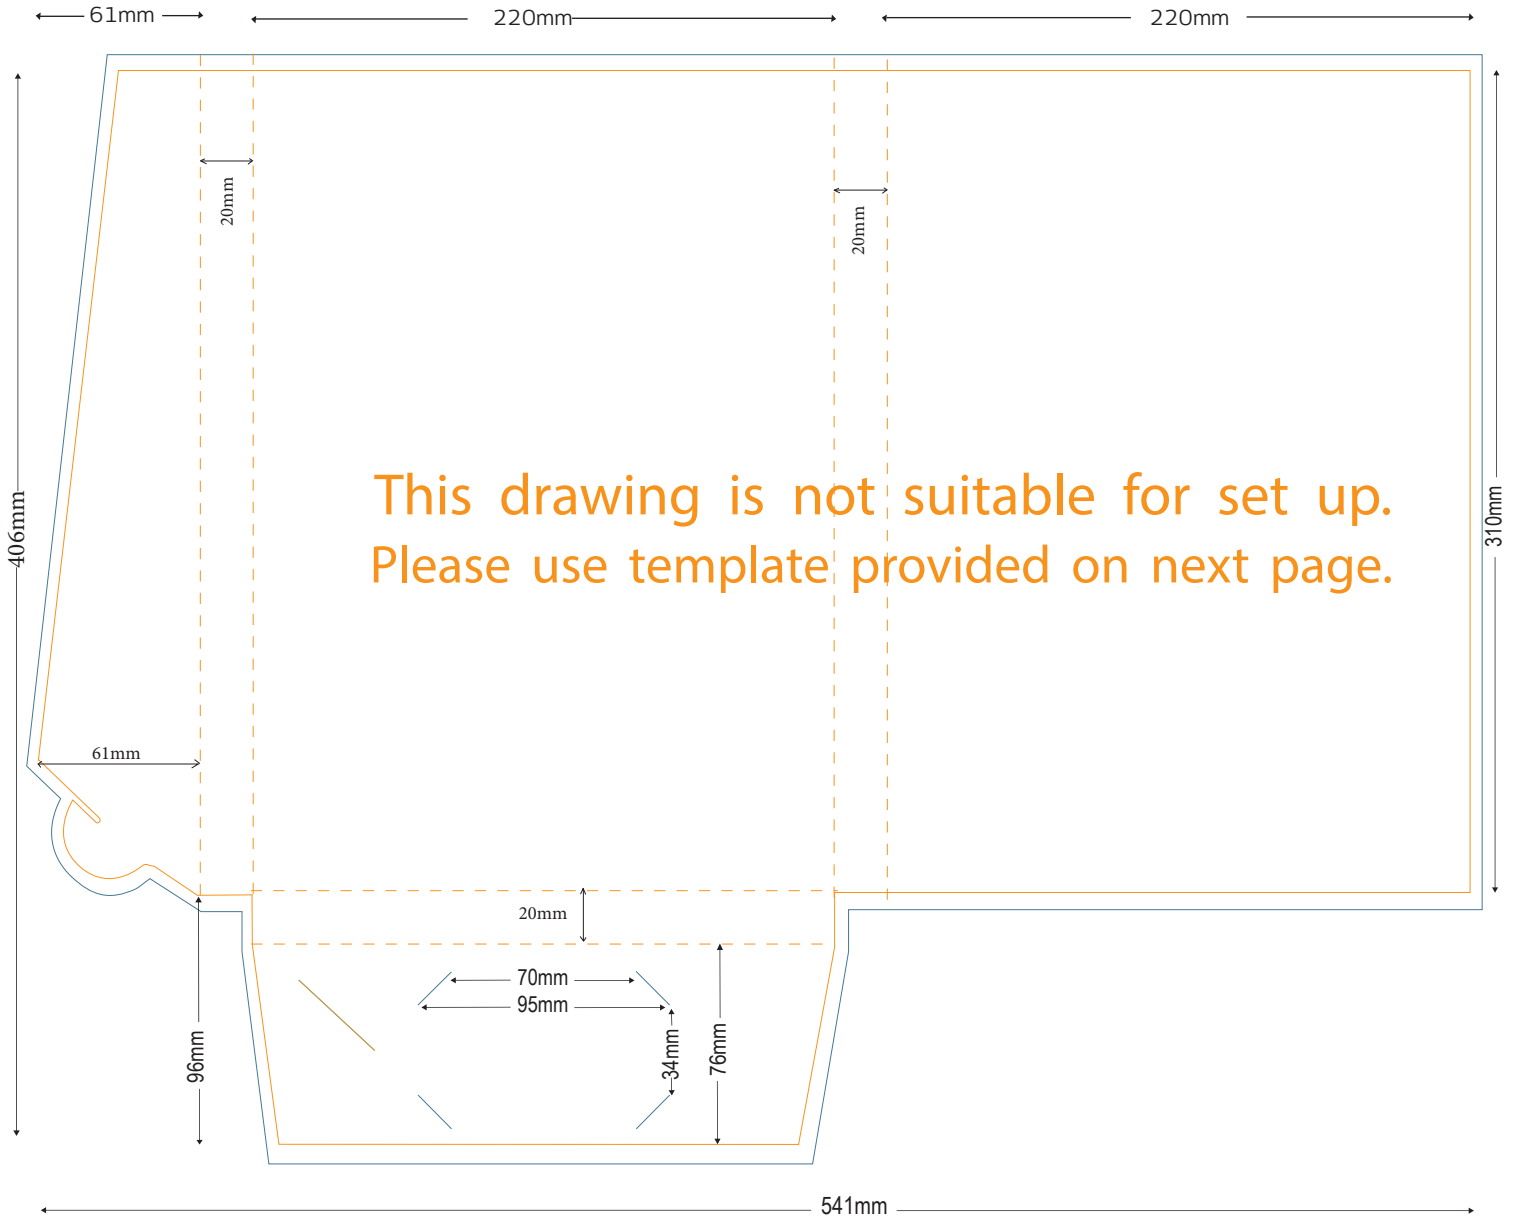

Style O A4 Presentation Folder - 20mm Double Gusset

FOLDED SIZE : 220x310mm

- TRIM SIZE: 406x541mm
- BLEED: 5mm on all sides
- BUSINESS CARD SLITS
- LOCKING TAB SLIT

Presentation Folder artwork needs to be supplied as a two page PDF per side.

Page 1 Artwork needs to include key lines. This is to demonstrate the position of images and text.

Page 2 Artwork has no key lines. This page will be used to generate the print file.

Phone: 1800 537 774
www.lepcolourprinters.com.au