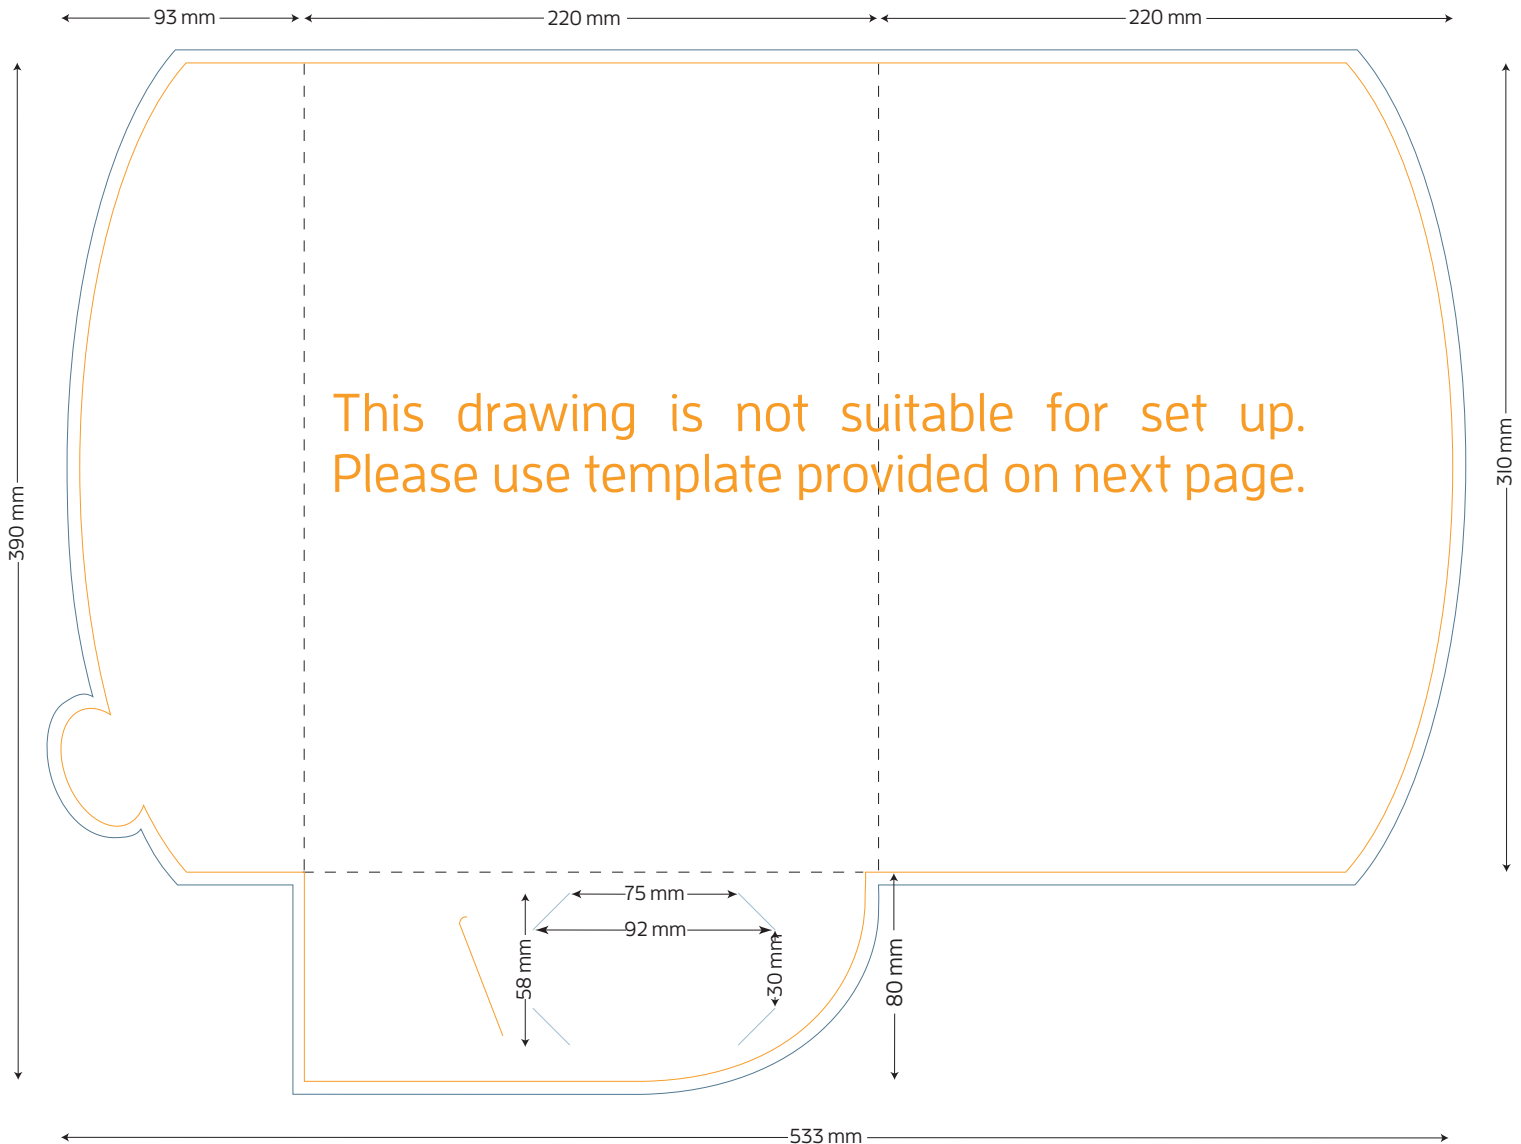

# Style N A4 Presentation Folder - No Gusset

FOLDED SIZE: 220mm x 310mm

 TRIM SIZE: 533mm x 390mm

 BLEED: 5mm on all sides

 BUSINESS CARD SLITS

 LOCKING TAB SLIT

Presentation Folder artwork needs to be supplied as a two page PDF per side.

Page 1 Artwork needs to include key lines. This is to demonstrate the position of images and text.

Page 2 Artwork has no key lines. This page will be used to generate the print file.

Phone: 1800 537 774  
[www.lepcolourprinters.com.au](http://www.lepcolourprinters.com.au)

Last update 01/08/2017 #T0026

**Style N A4 Presentation Folder - No Gusset**

FOLDED SIZE: 220mm x 310mm