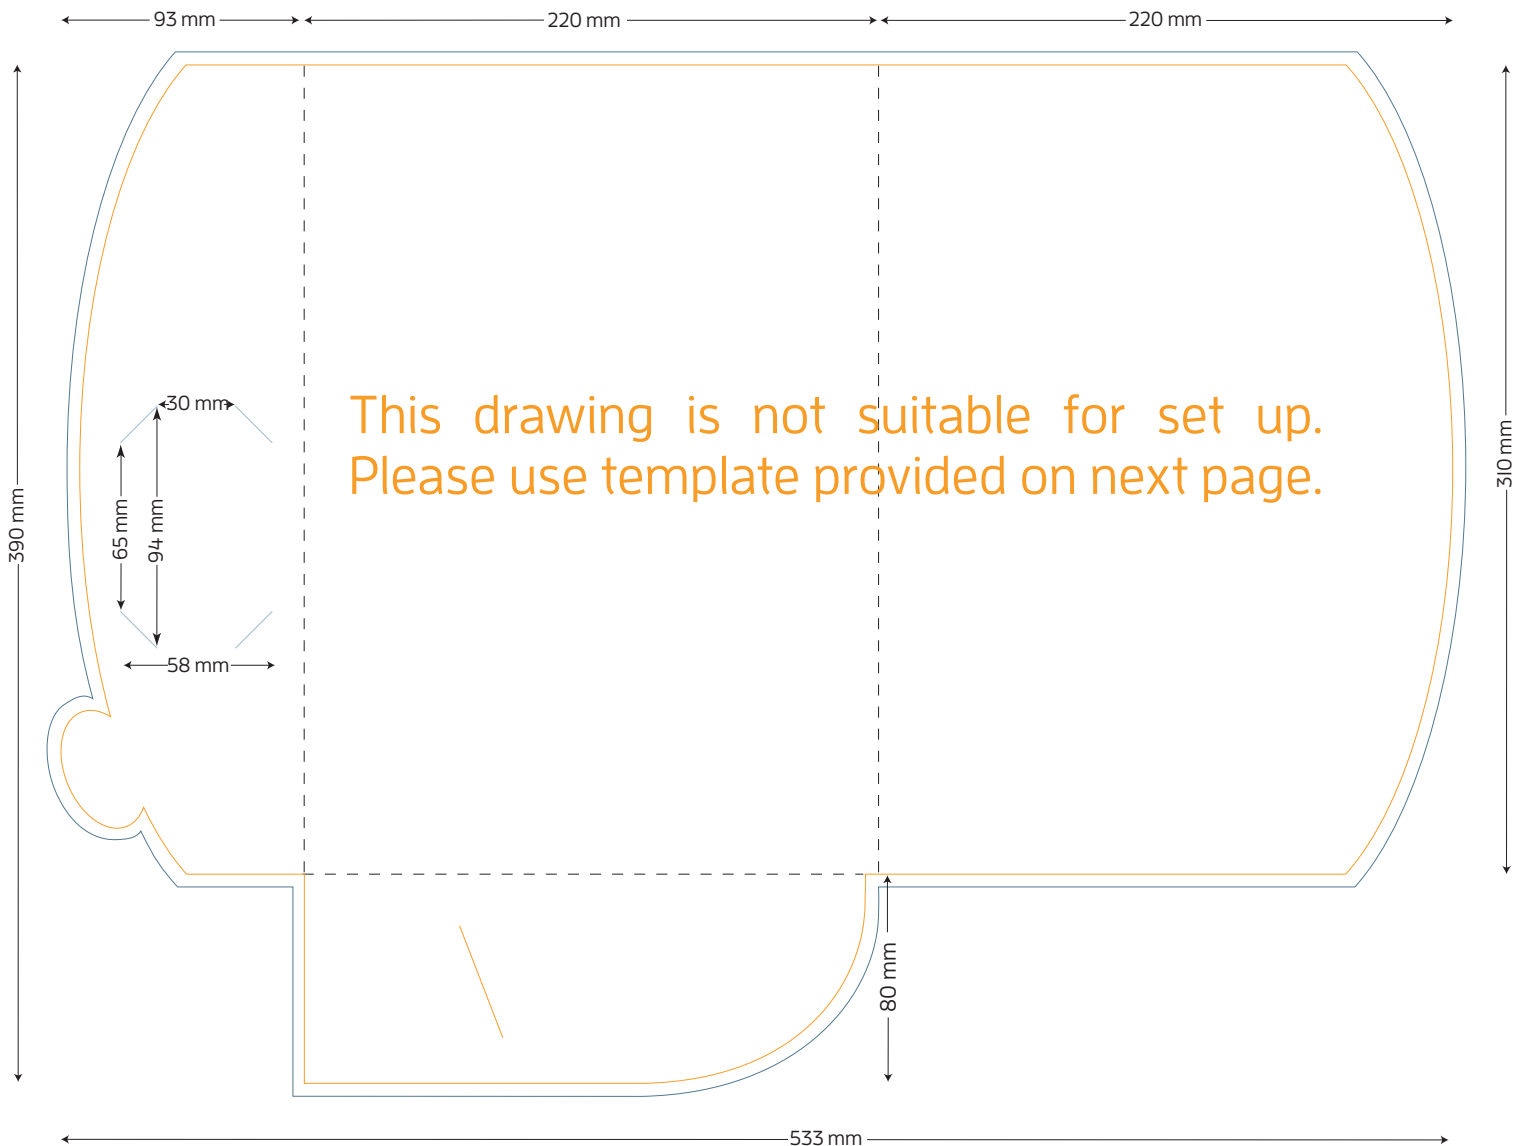

Style M A4 Presentation Folder - No Gusset

FOLDED SIZE: 220mm x 310mm

TRIM SIZE: 533mm x 390mm

BLEED: 5mm on all sides

BUSINESS CARD SLITS

LOCKING TAB SLIT

Presentation Folder artwork needs to be supplied as a two page PDF per side.

Page 1 Artwork needs to include key lines. This is to demonstrate the position of images and text.

Page 2 Artwork has no key lines. This page will be used to generate the print file.

Phone: 1800 537 774
www.lepcolourprinters.com.au

Last update 01/08/2017 #T0025

Style M A4 Presentation Folder - No Gusset

FOLDED SIZE: 220mm x 310mm