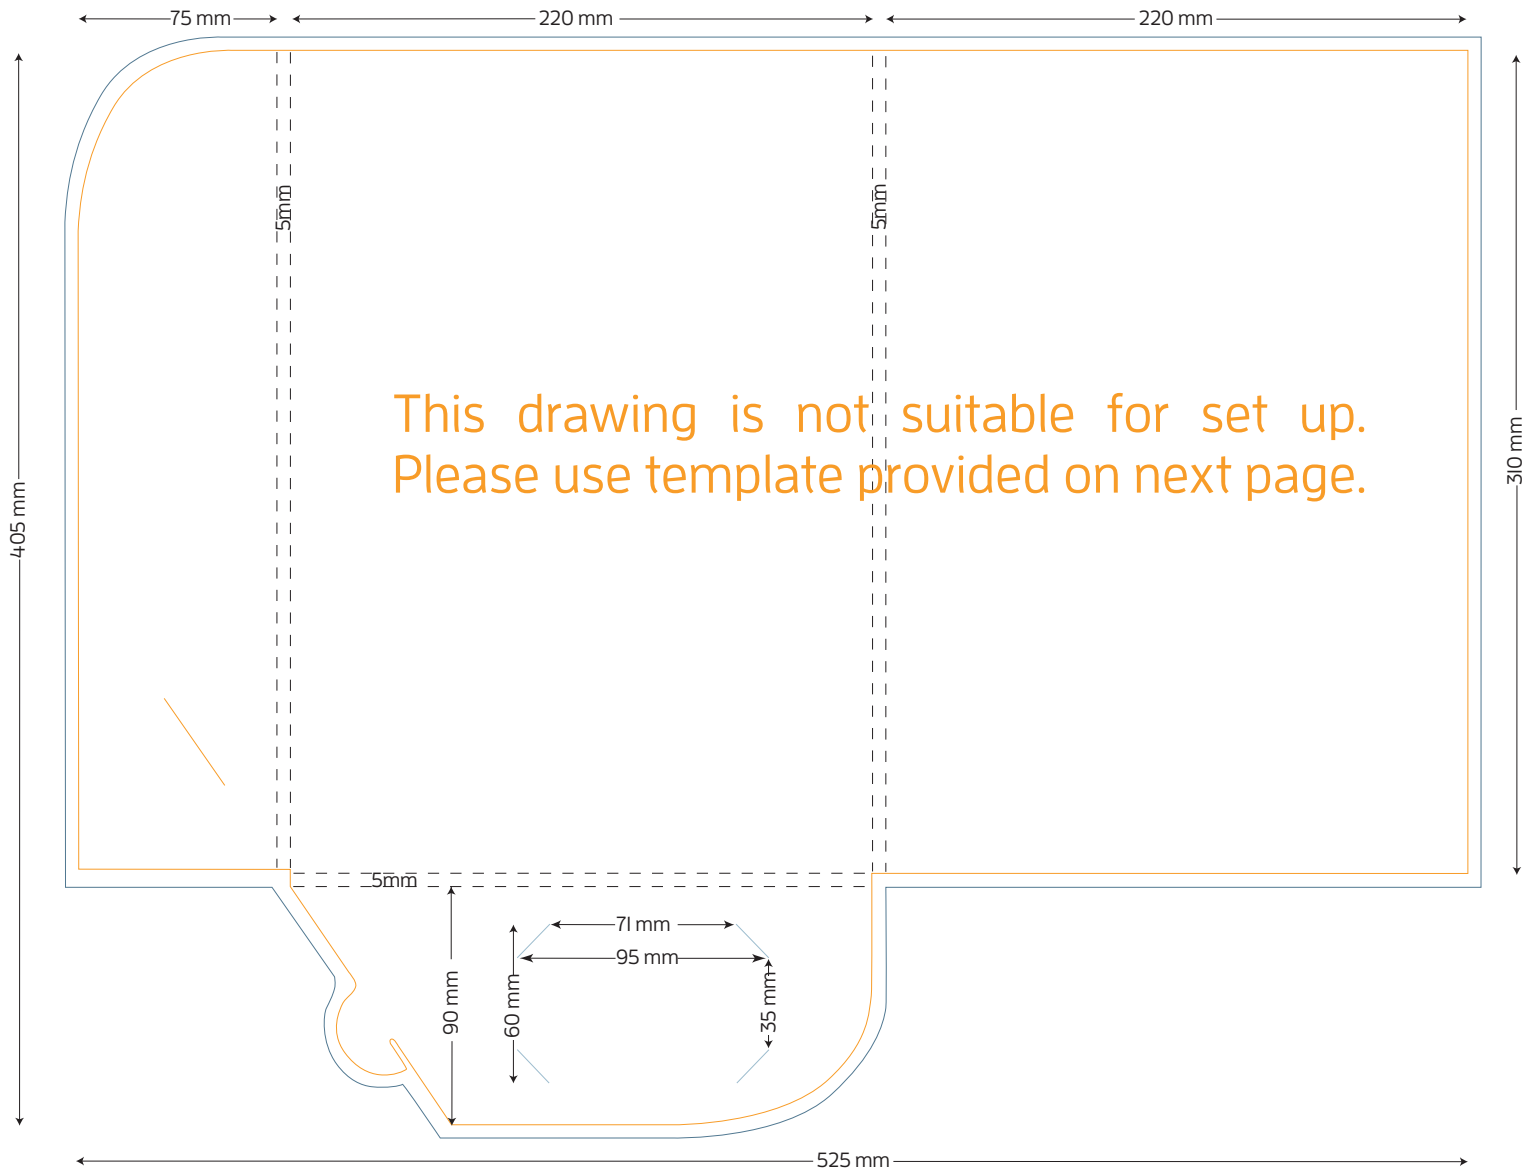

Style L A4 Presentation Folder - 5mm Gusset

FOLDED SIZE: 220mm x 310mm

TRIM SIZE: 525mm x 405mm

BLEED: 5mm on all sides

BUSINESS CARD SLITS

LOCKING TAB SLIT

Presentation Folder artwork needs to be supplied as a two page PDF per side.

Page 1 Artwork needs to include key lines. This is to demonstrate the position of images and text.

Page 2 Artwork has no key lines. This page will be used to generate the print file.

Phone: 1800 537 774
www.lepcolourprinters.com.au

Last update 06/08/2017 #T0024

Style L A4 Presentation Folder - 5mm Gusset

FOLDED SIZE: 220mm x 310mm