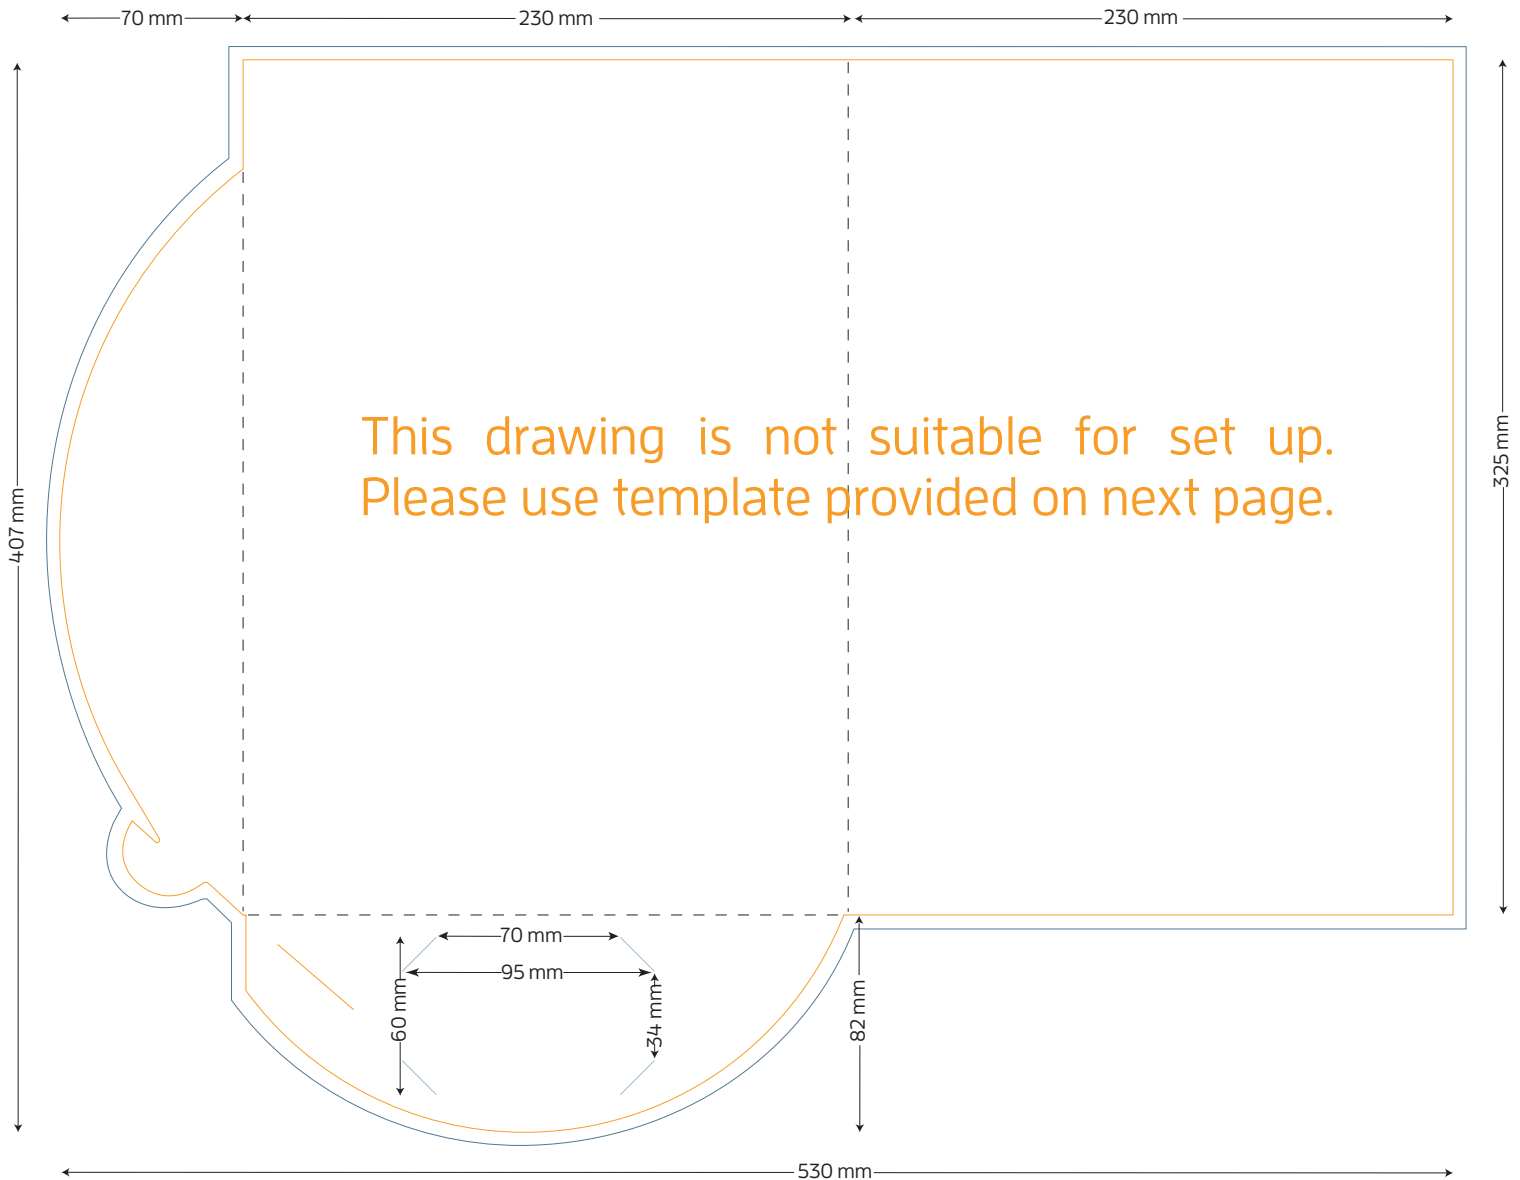

# Style K A4 Presentation Folder - No Gusset

FOLDED SIZE: 230mm x 325mm

TRIM SIZE: 530mm x 407mm

BLEED: 5mm on all sides

BUSINESS CARD SLITS

LOCKING TAB SLIT

Presentation Folder artwork needs to be supplied as a two page PDF per side.

Page 1 Artwork needs to include key lines. This is to demonstrate the position of images and text.

Page 2 Artwork has no key lines. This page will be used to generate the print file.

Phone: 1800 537 774  
[www.lepcolourprinters.com.au](http://www.lepcolourprinters.com.au)