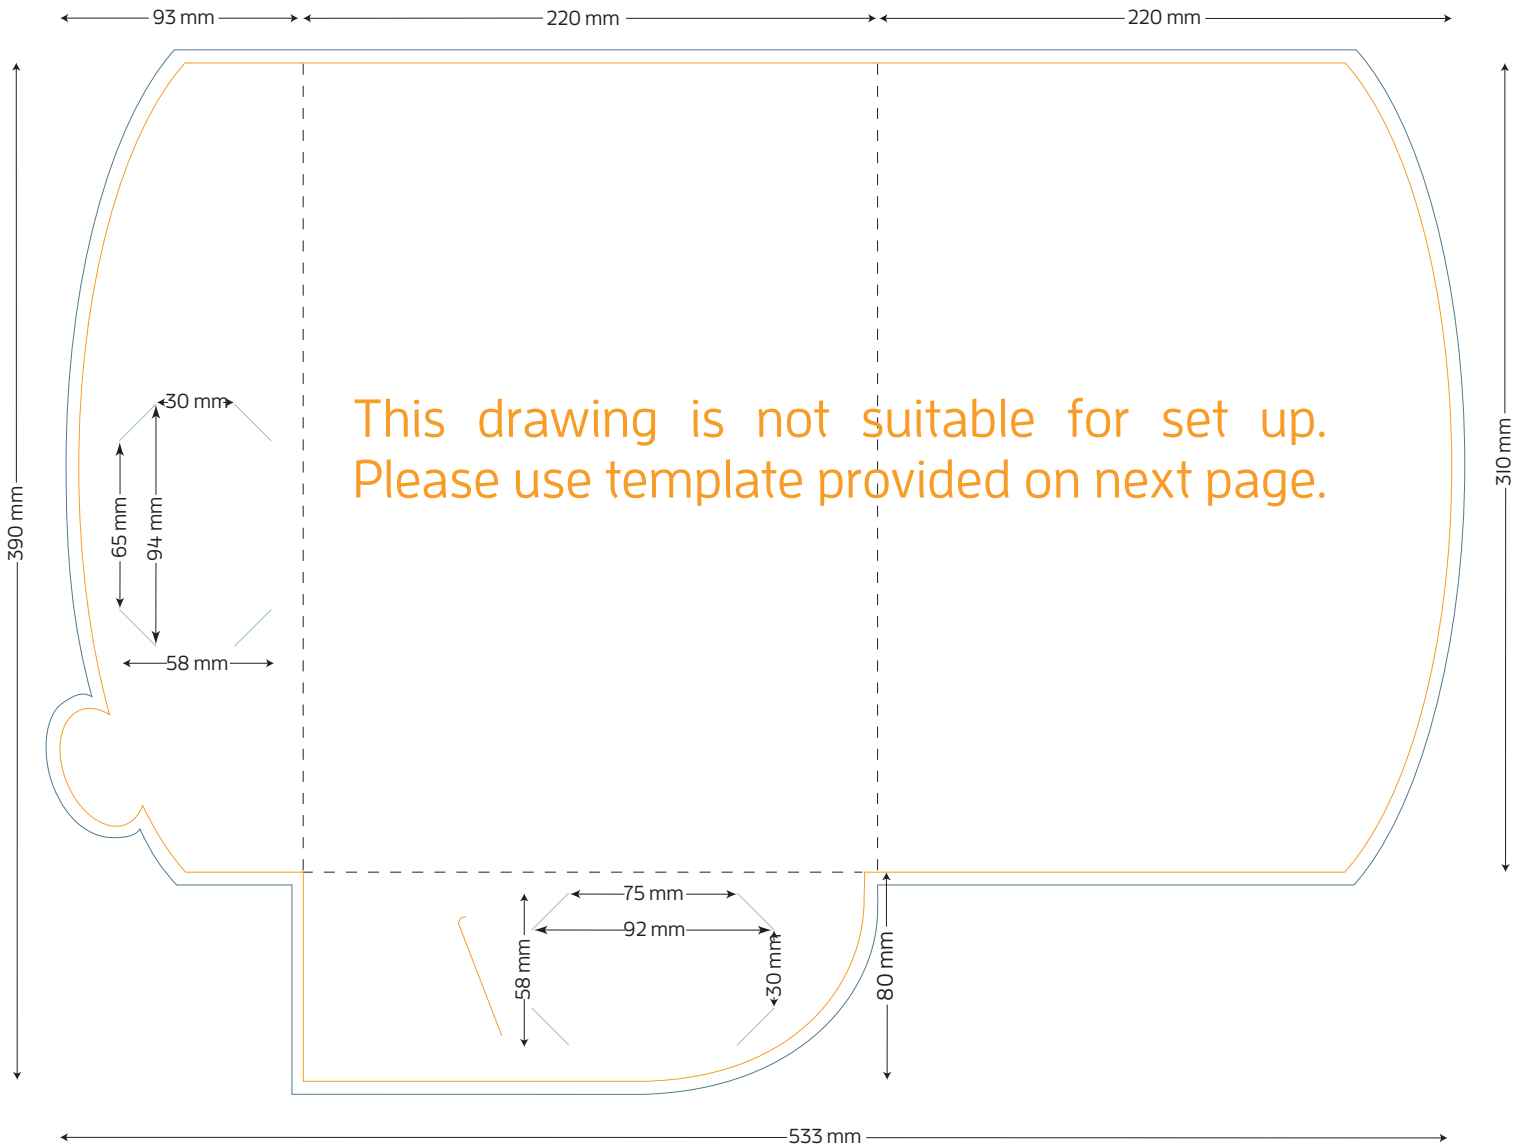

# Style I A4 Presentation Folder - No Gusset

FOLDED SIZE: 220mm x 310mm

TRIM SIZE: 533mm x 390mm

BLEED: 5mm on all sides

BUSINESS CARD SLITS

LOCKING TAB SLIT

Presentation Folder artwork needs to be supplied as a two page PDF per side.

Page 1 Artwork needs to include key lines. This is to demonstrate the position of images and text.

Page 2 Artwork has no key lines. This page will be used to generate the print file.

**Style I A4 Presentation Folder - No Gusset**

FOLDED SIZE: 220mm x 310mm