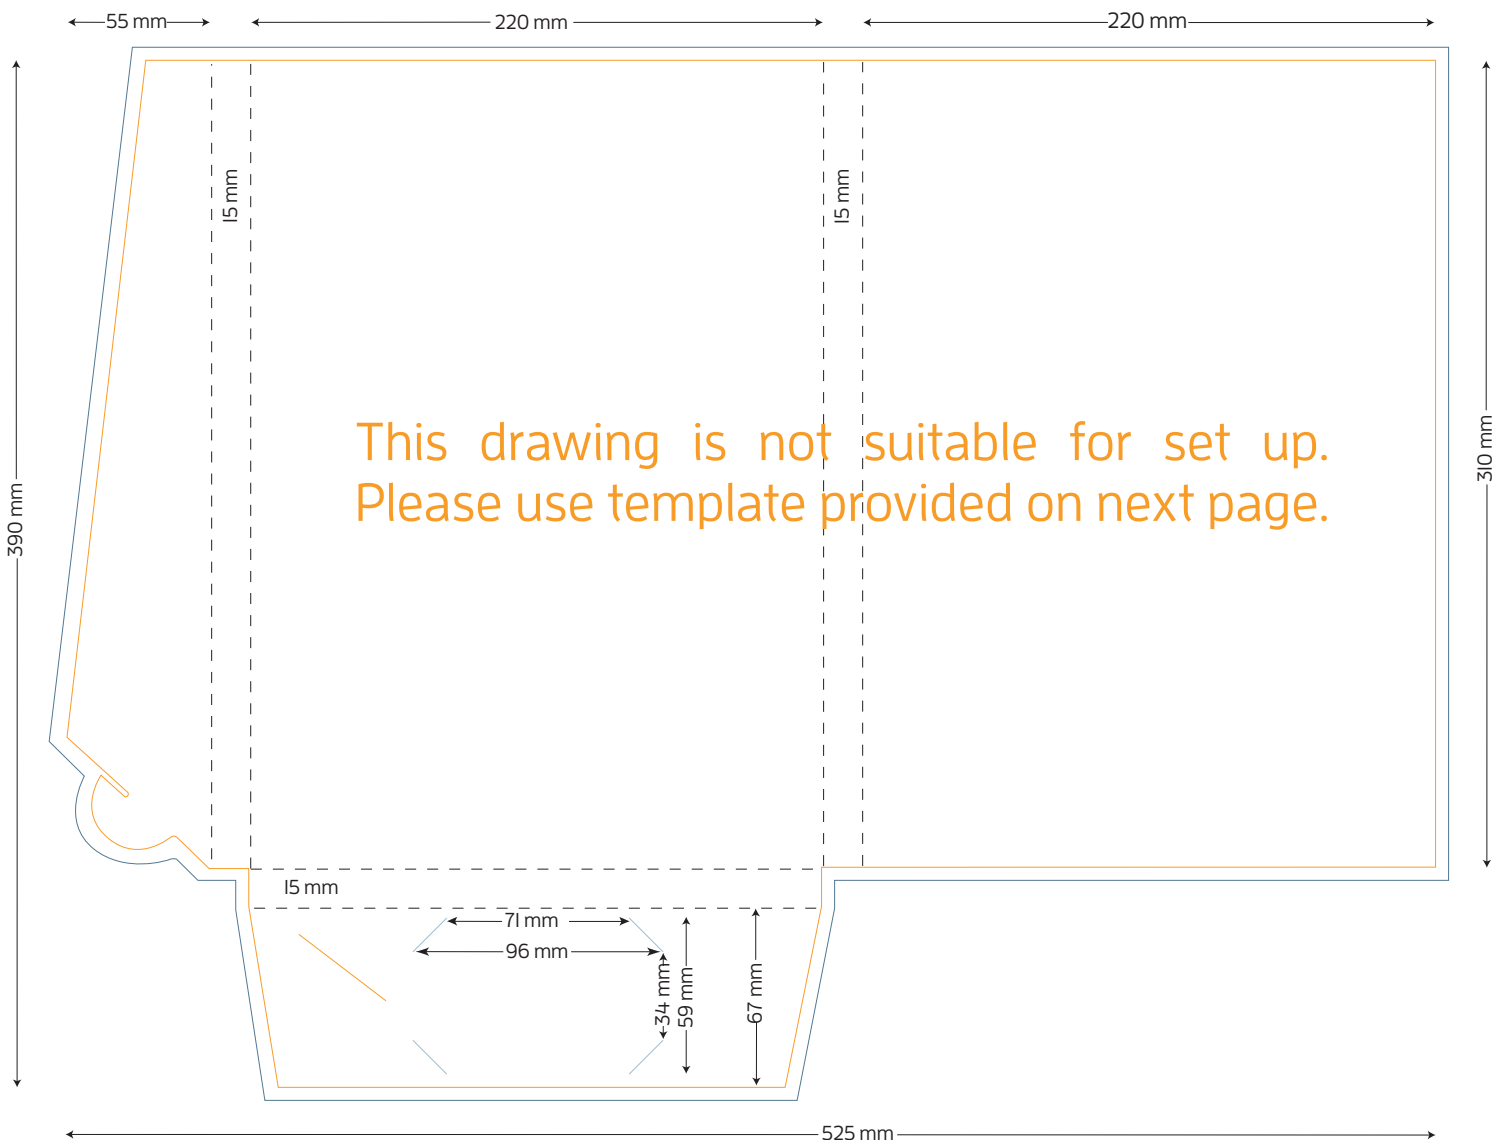

Style F A4 Presentation Folder - 15mm Gusset

15mm GUSSET

FOLDED SIZE: 220mm x 310mm

TRIM SIZE: 525mm x 392mm

BLEED: 5mm on all sides

BUSINESS CARD SLITS

LOCKING TAB SLIT

Presentation Folder artwork needs to be supplied as a two page PDF per side.

Page 1 Artwork needs to include key lines. This is to demonstrate the position of images and text.

Page 2 Artwork has no key lines. This page will be used to generate the print file.

Phone: 1800 537 774
www.lepcolourprinters.com.au

Last update 31/07/2017 #T0018

Style F A4 Presentation Folder - 15mm Gusset

15mm GUSSET

FOLDED SIZE: 220mm x 310mm