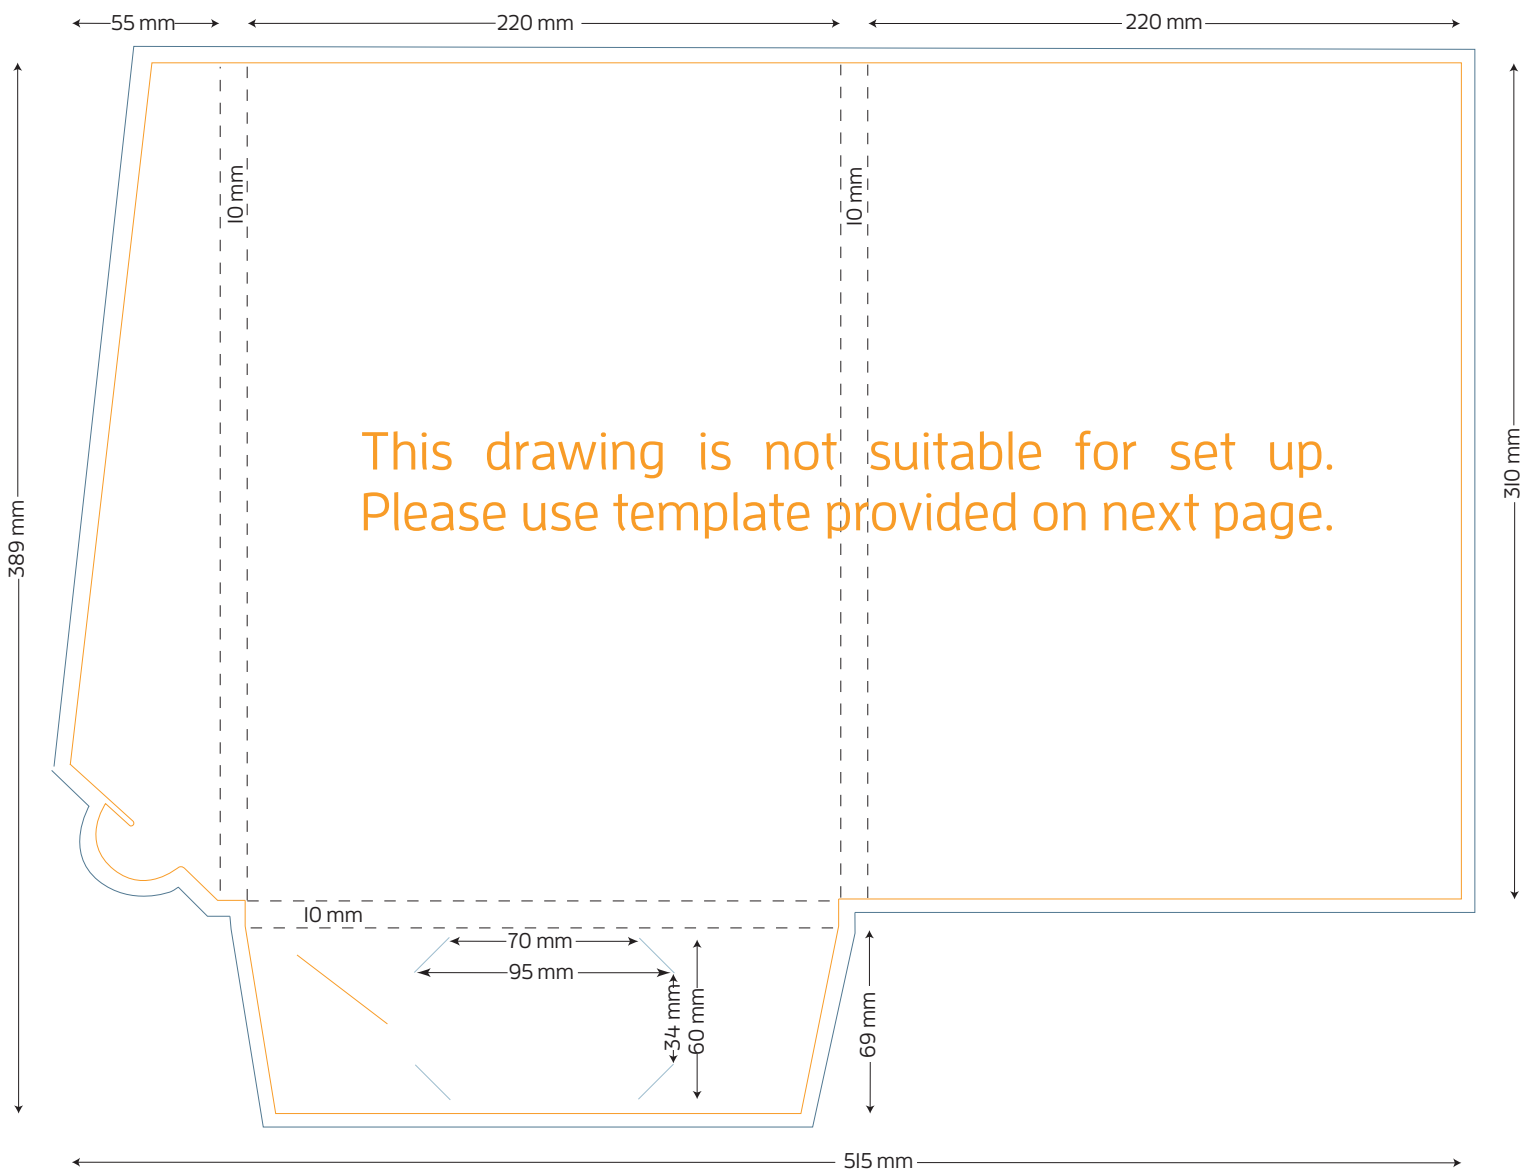

Style E A4 Presentation Folder - 10mm Gusset

10mm GUSSET

FOLDED SIZE: 220mm x 310mm

- TRIM SIZE: 515mm x 389mm
- BLEED: 5mm on all sides
- BUSINESS CARD SLITS
- LOCKING TAB SLIT

Presentation Folder artwork needs to be supplied as a two page PDF per side.

Page 1 Artwork needs to include key lines. This is to demonstrate the position of images and text.

Page 2 Artwork has no key lines. This page will be used to generate the print file.

Style E A4 Presentation Folder - 10mm Gusset

10mm GUSSET

FOLDED SIZE: 220mm x 310mm