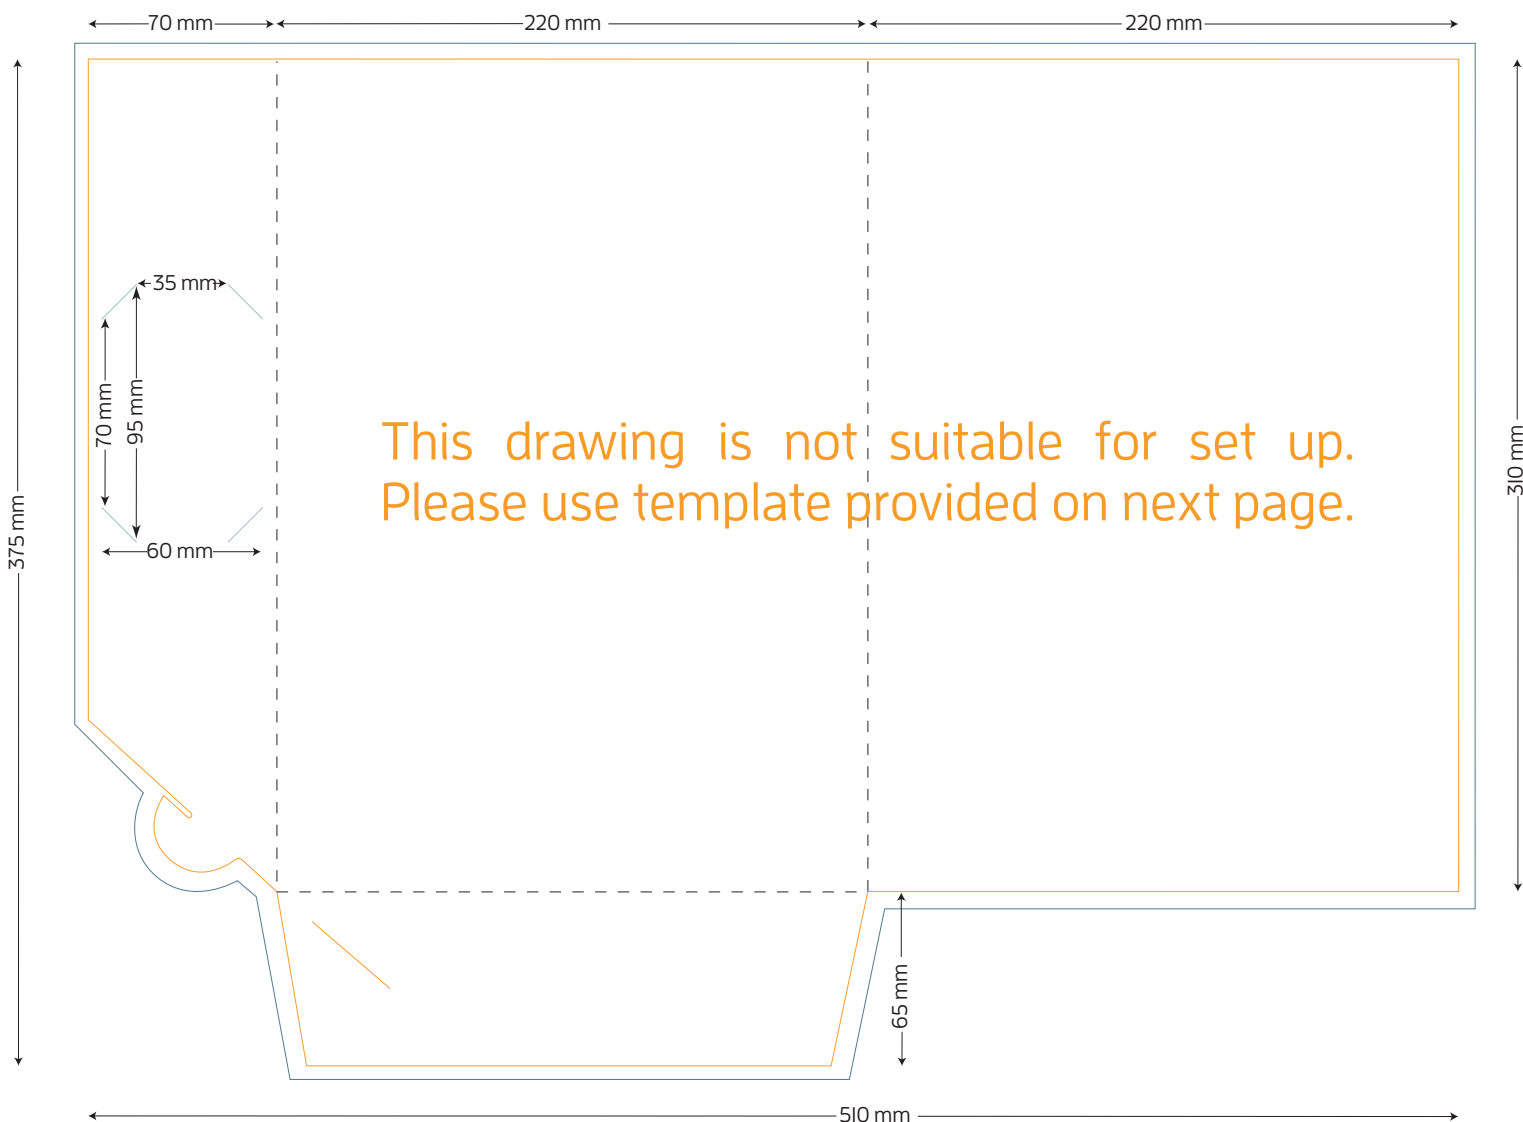

Style C A4 Presentation Folder - No Gusset

FOLDED SIZE: 220mm x 310mm

- TRIM SIZE: 510mm x 375mm
- BLEED: 5mm on all sides
- BUSINESS CARD SLITS
- LOCKING TAB SLIT

Presentation Folder artwork needs to be supplied as a two page PDF per side.
Page 1 Artwork needs to include key lines. This is to demonstrate the position of images and text.
Page 2 Artwork has no key lines. This page will be used to generate the print file.

Phone: 1800 537 774
www.lepcolourprinters.com.au

Last update 01/08/2017 #T0015

Style C A4 Presentation Folder - No Gusset

FOLDED SIZE: 220mm x 310mm