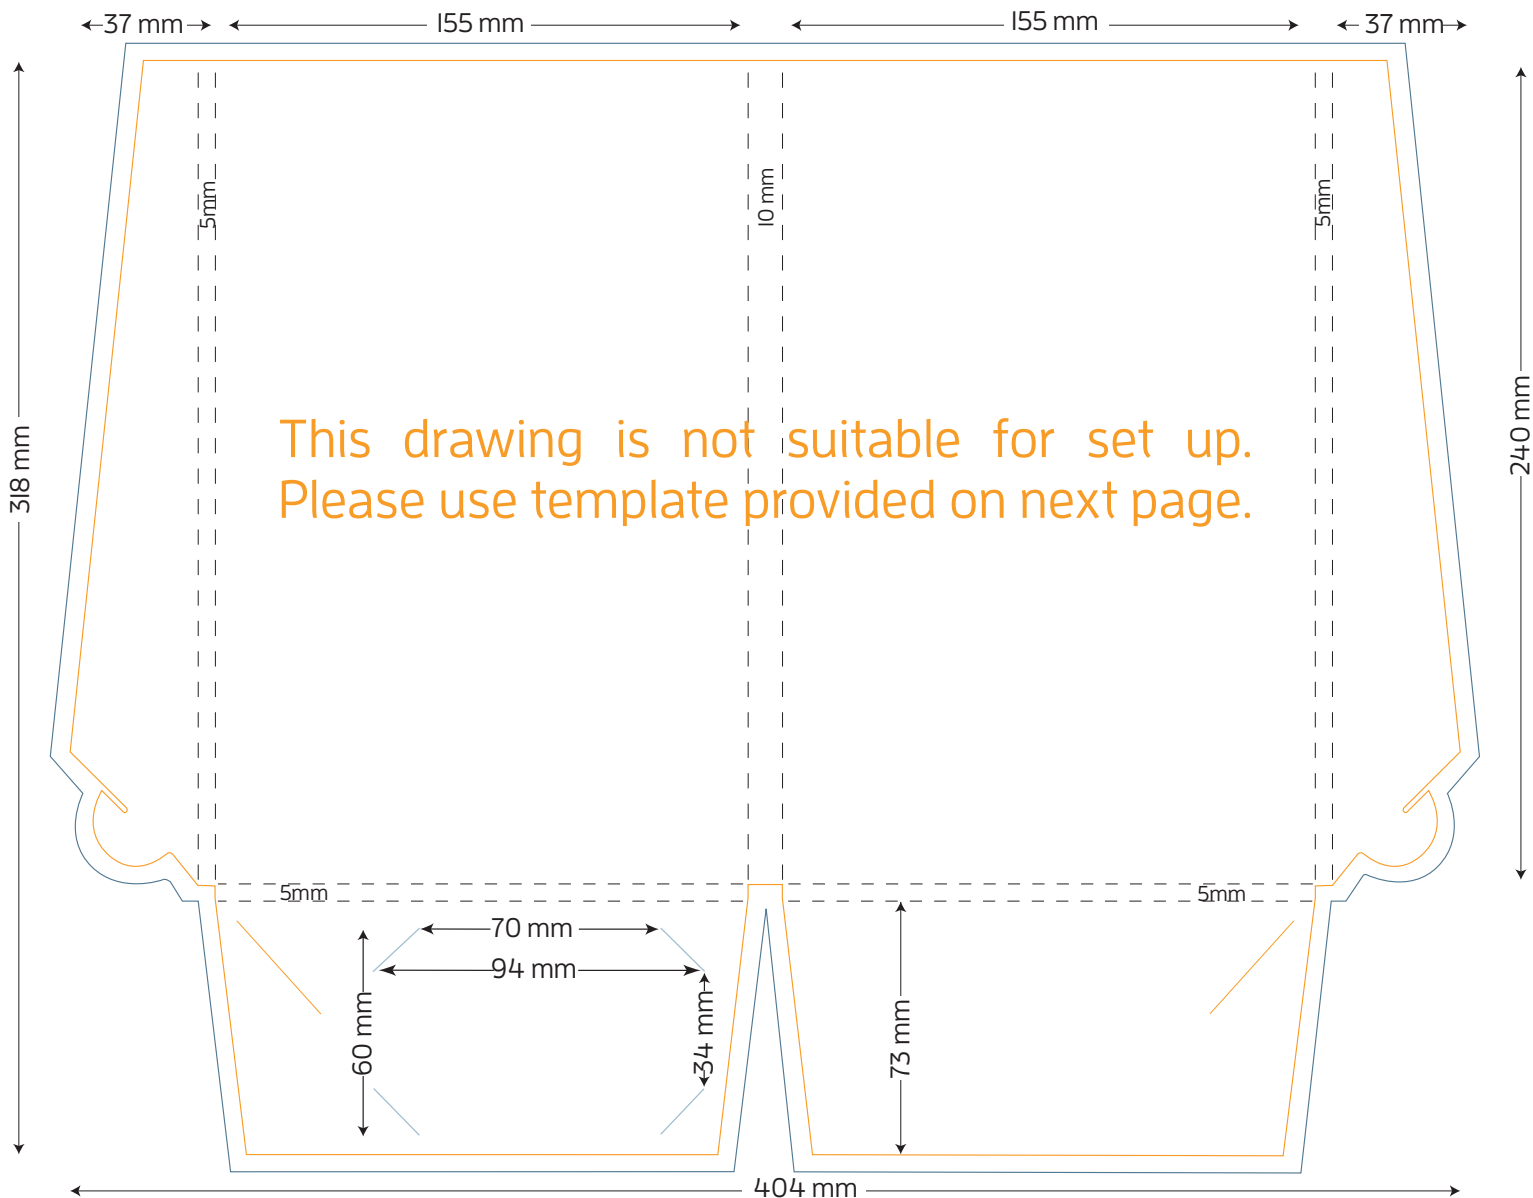

Style B Presentation Folder - A5 Portrait

10mm GUSSET (5mm on POCKETS)

FOLDED SIZE: 155mm x 240mm

TRIM SIZE: 404mm x 318mm

BLEED: 5mm on all sides

BUSINESS CARD SLITS

LOCKING TAB SLIT

Presentation Folder artwork needs to be supplied as a two page PDF per side.

Page 1 Artwork needs to include key lines. This is to demonstrate the position of images and text.

Page 2 Artwork has no key lines. This page will be used to generate the print file.

Phone: 1800 537 774
www.lepcolourprinters.com.au

Last update 31/07/2017 #T0014

Style B Presentation Folder - A5 Portrait

10mm GUSSET (5mm on POCKETS)

FOLDED SIZE: 155mm x 240mm