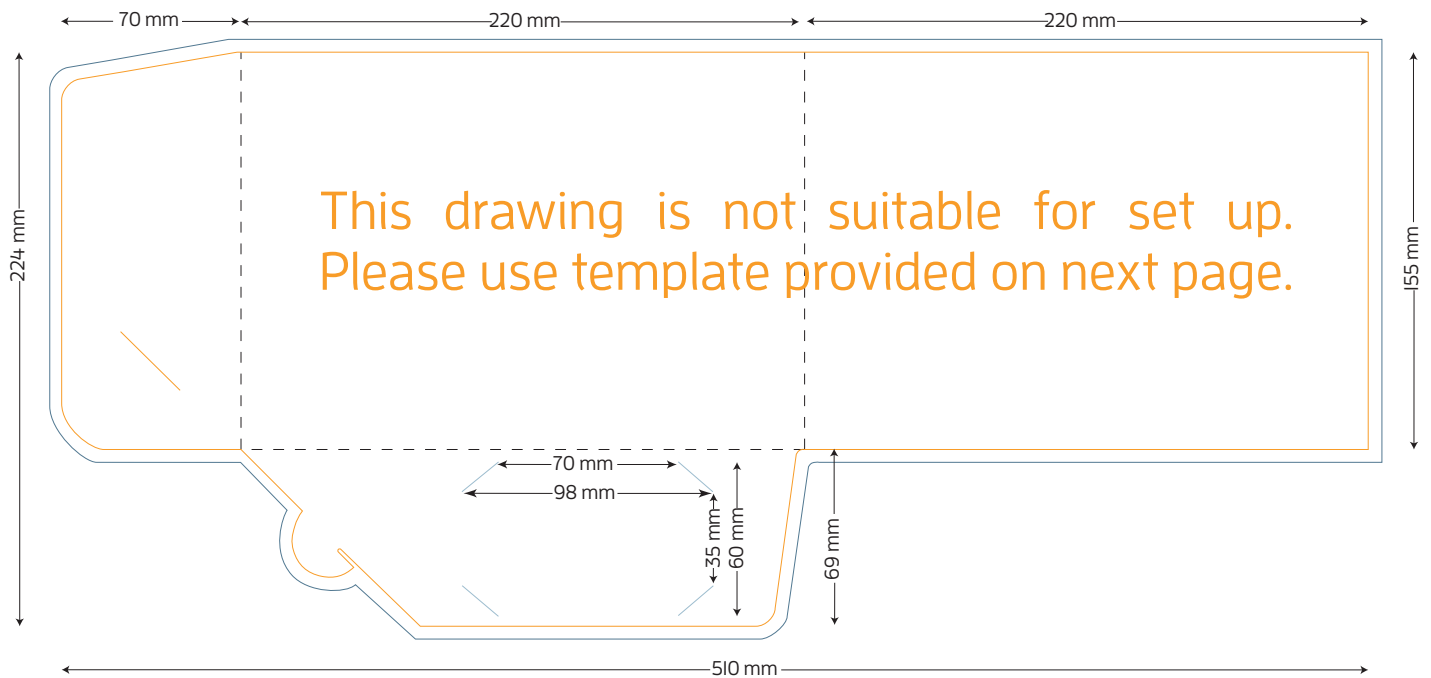

# Style A Presentation Folder - A5 Landscape - No Gusset

FOLDED SIZE: 220mm x 155mm

-  TRIM SIZE: 510mm x 224mm
-  BLEED: 5mm on all sides
-  BUSINESS CARD SLITS
-  LOCKING TAB SLIT

Presentation Folder artwork needs to be supplied as a two page PDF per side.

Page 1 Artwork needs to include key lines. This is to demonstrate the position of images and text.

Page 2 Artwork has no key lines. This page will be used to generate the print file.

# Style A Presentation Folder - A5 Landscape - No Gusset

FOLDED SIZE: 220mm x 155mm