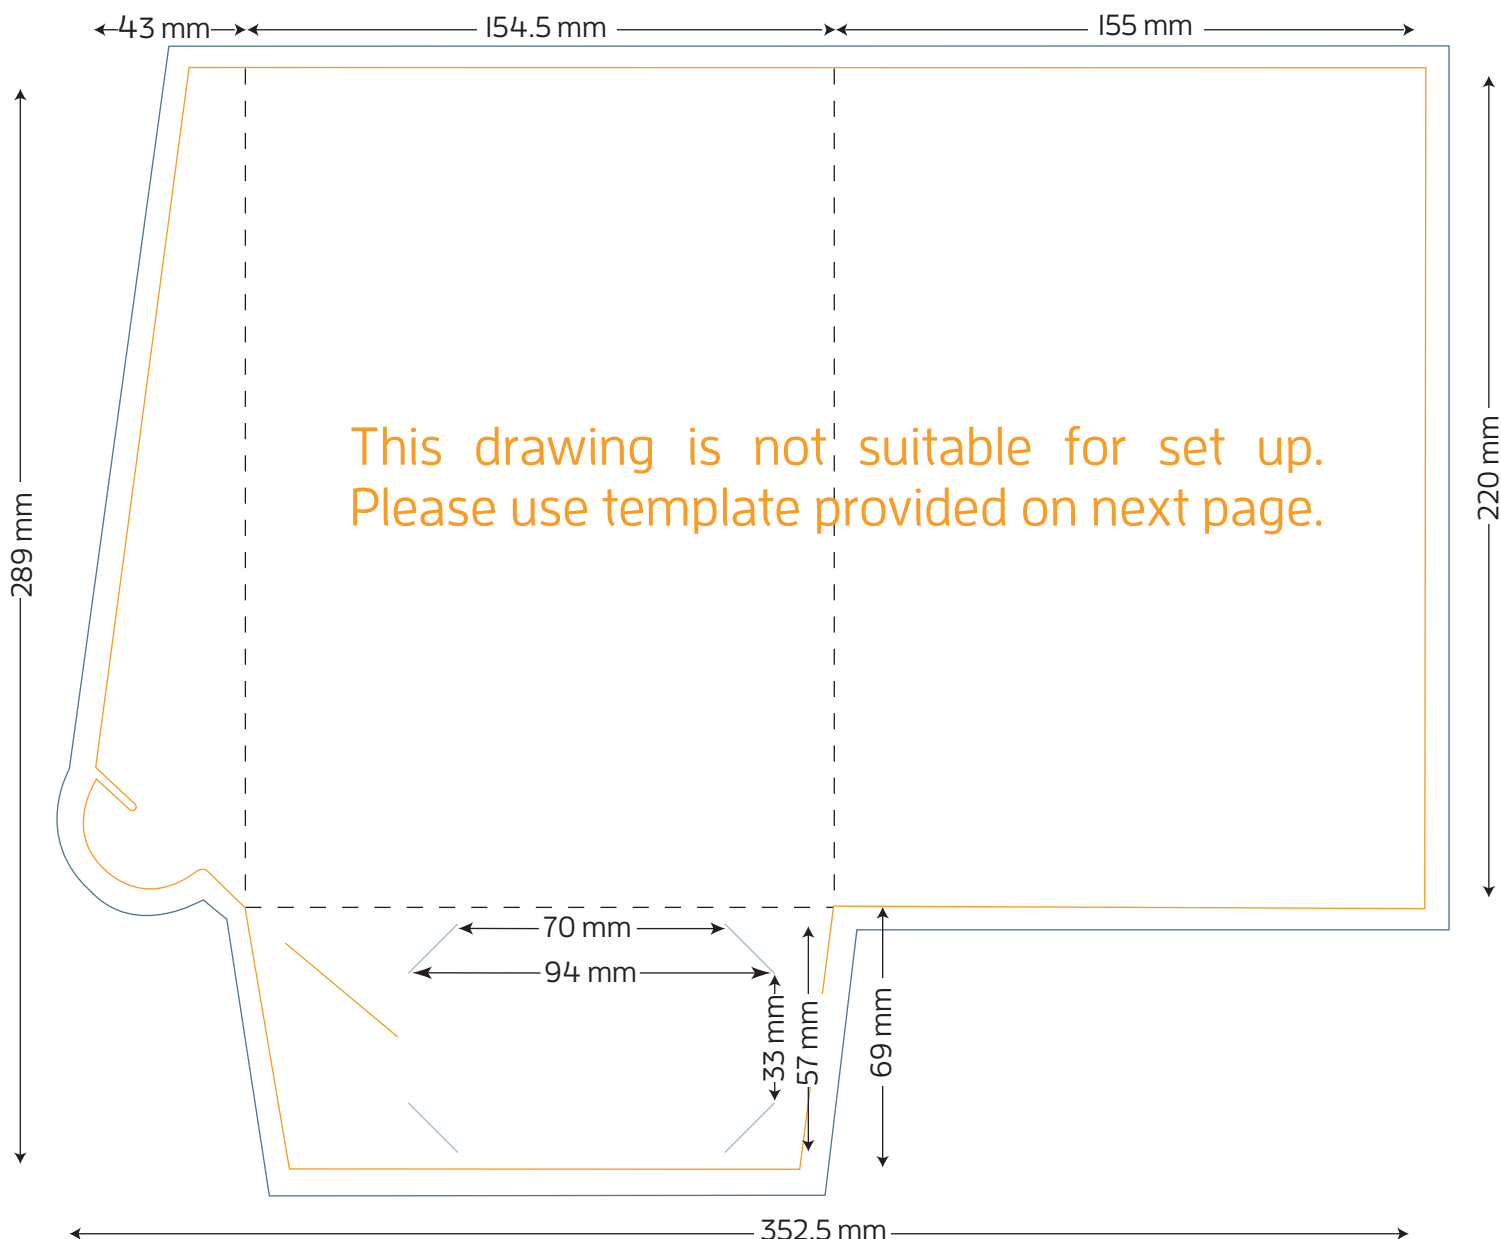

Standard A5 Presentation Folder - No Gusset

FOLDED SIZE: 155mm x 220mm

- TRIM SIZE: 352.5mm x 289mm
- BLEED: 5mm on all sides
- BUSINESS CARD SLITS
- LOCKING TAB SLIT

Presentation Folder artwork needs to be supplied as a two page PDF per side.
Page 1 Artwork needs to include key lines. This is to demonstrate the position of images and text.
Page 2 Artwork has no key lines. This page will be used to generate the print file.

Standard A5 Presentation Folder - No Gusset

FOLDED SIZE: 155mm x 220mm