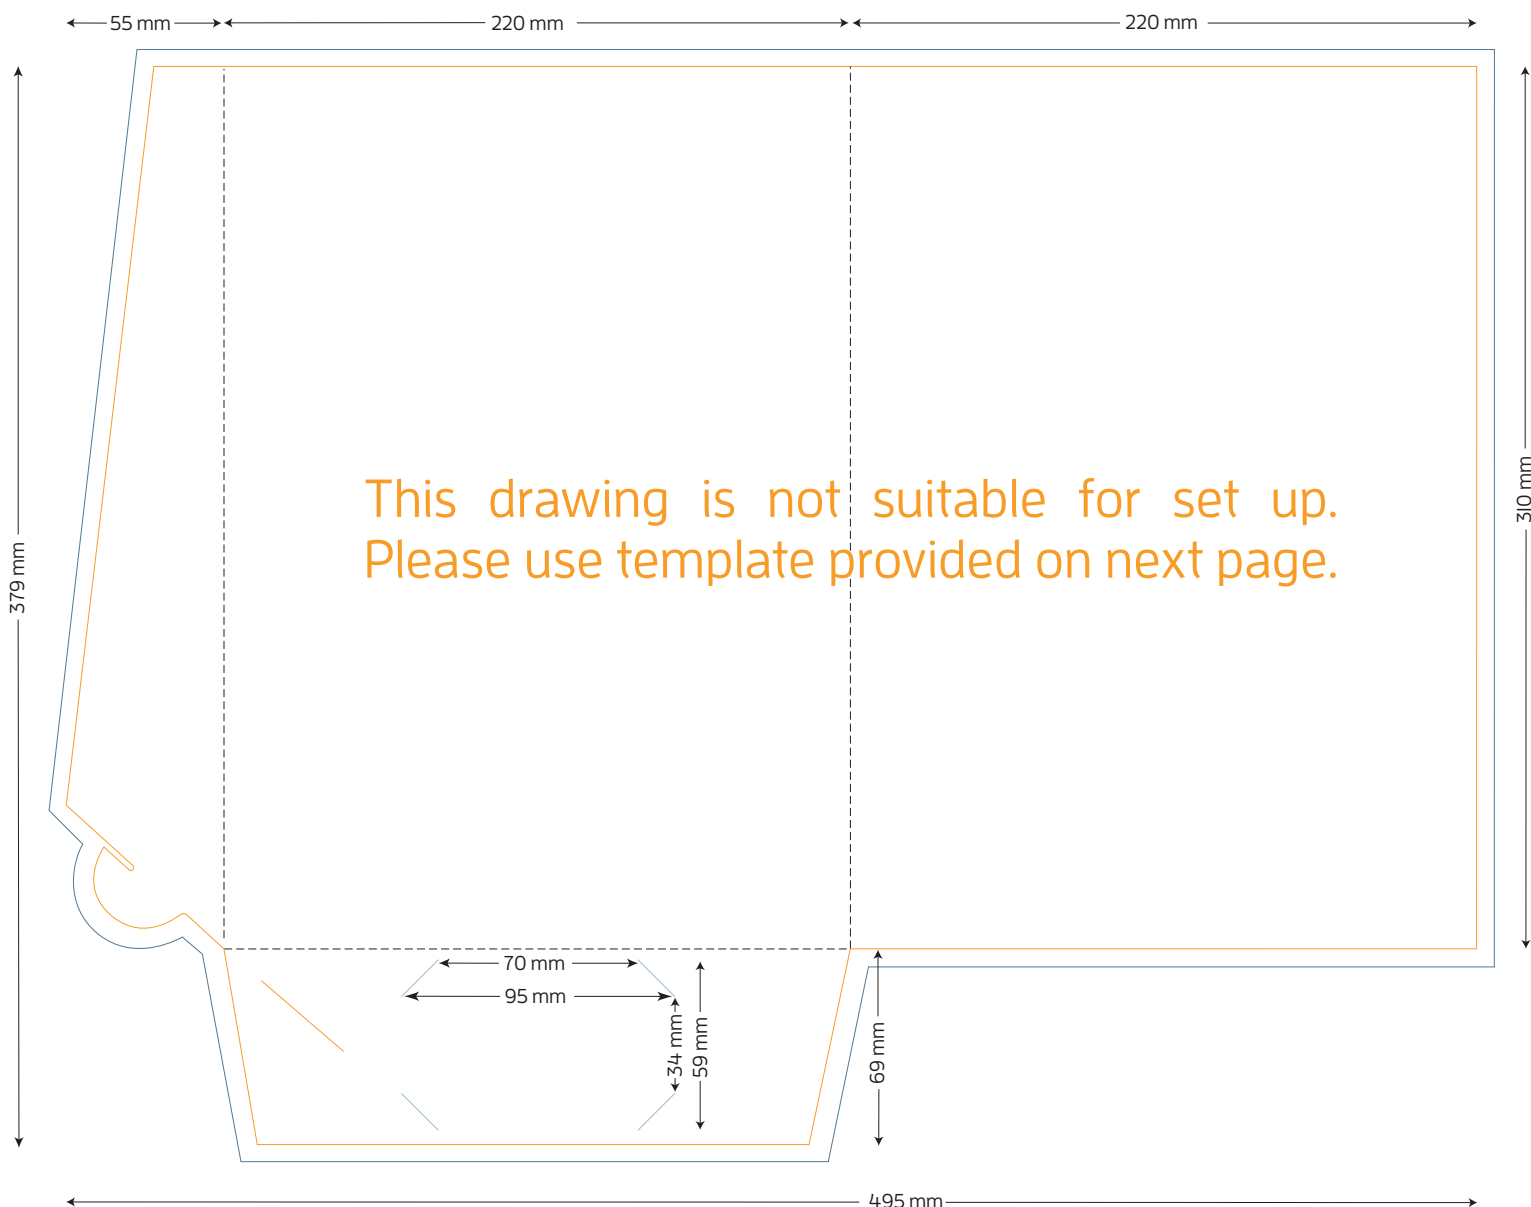

Standard A4 Presentation Folder - No Gusset

FOLDED SIZE: 220mm x 310mm

- TRIM SIZE: 495mm x 379mm
- BLEED: 5mm on all sides
- BUSINESS CARD SLITS
- LOCKING TAB SLIT

Presentation Folder artwork needs to be supplied as a two page PDF per side.
Page 1 Artwork needs to include key lines. This is to demonstrate the position of images and text.
Page 2 Artwork has no key lines. This page will be used to generate the print file.

Phone: 1800 537 774
www.lepcolourprinters.com.au

Last update 01/08/2017 #T0009

Standard A4 Presentation Folder - No Gusset

FOLDED SIZE: 220mm x 310mm