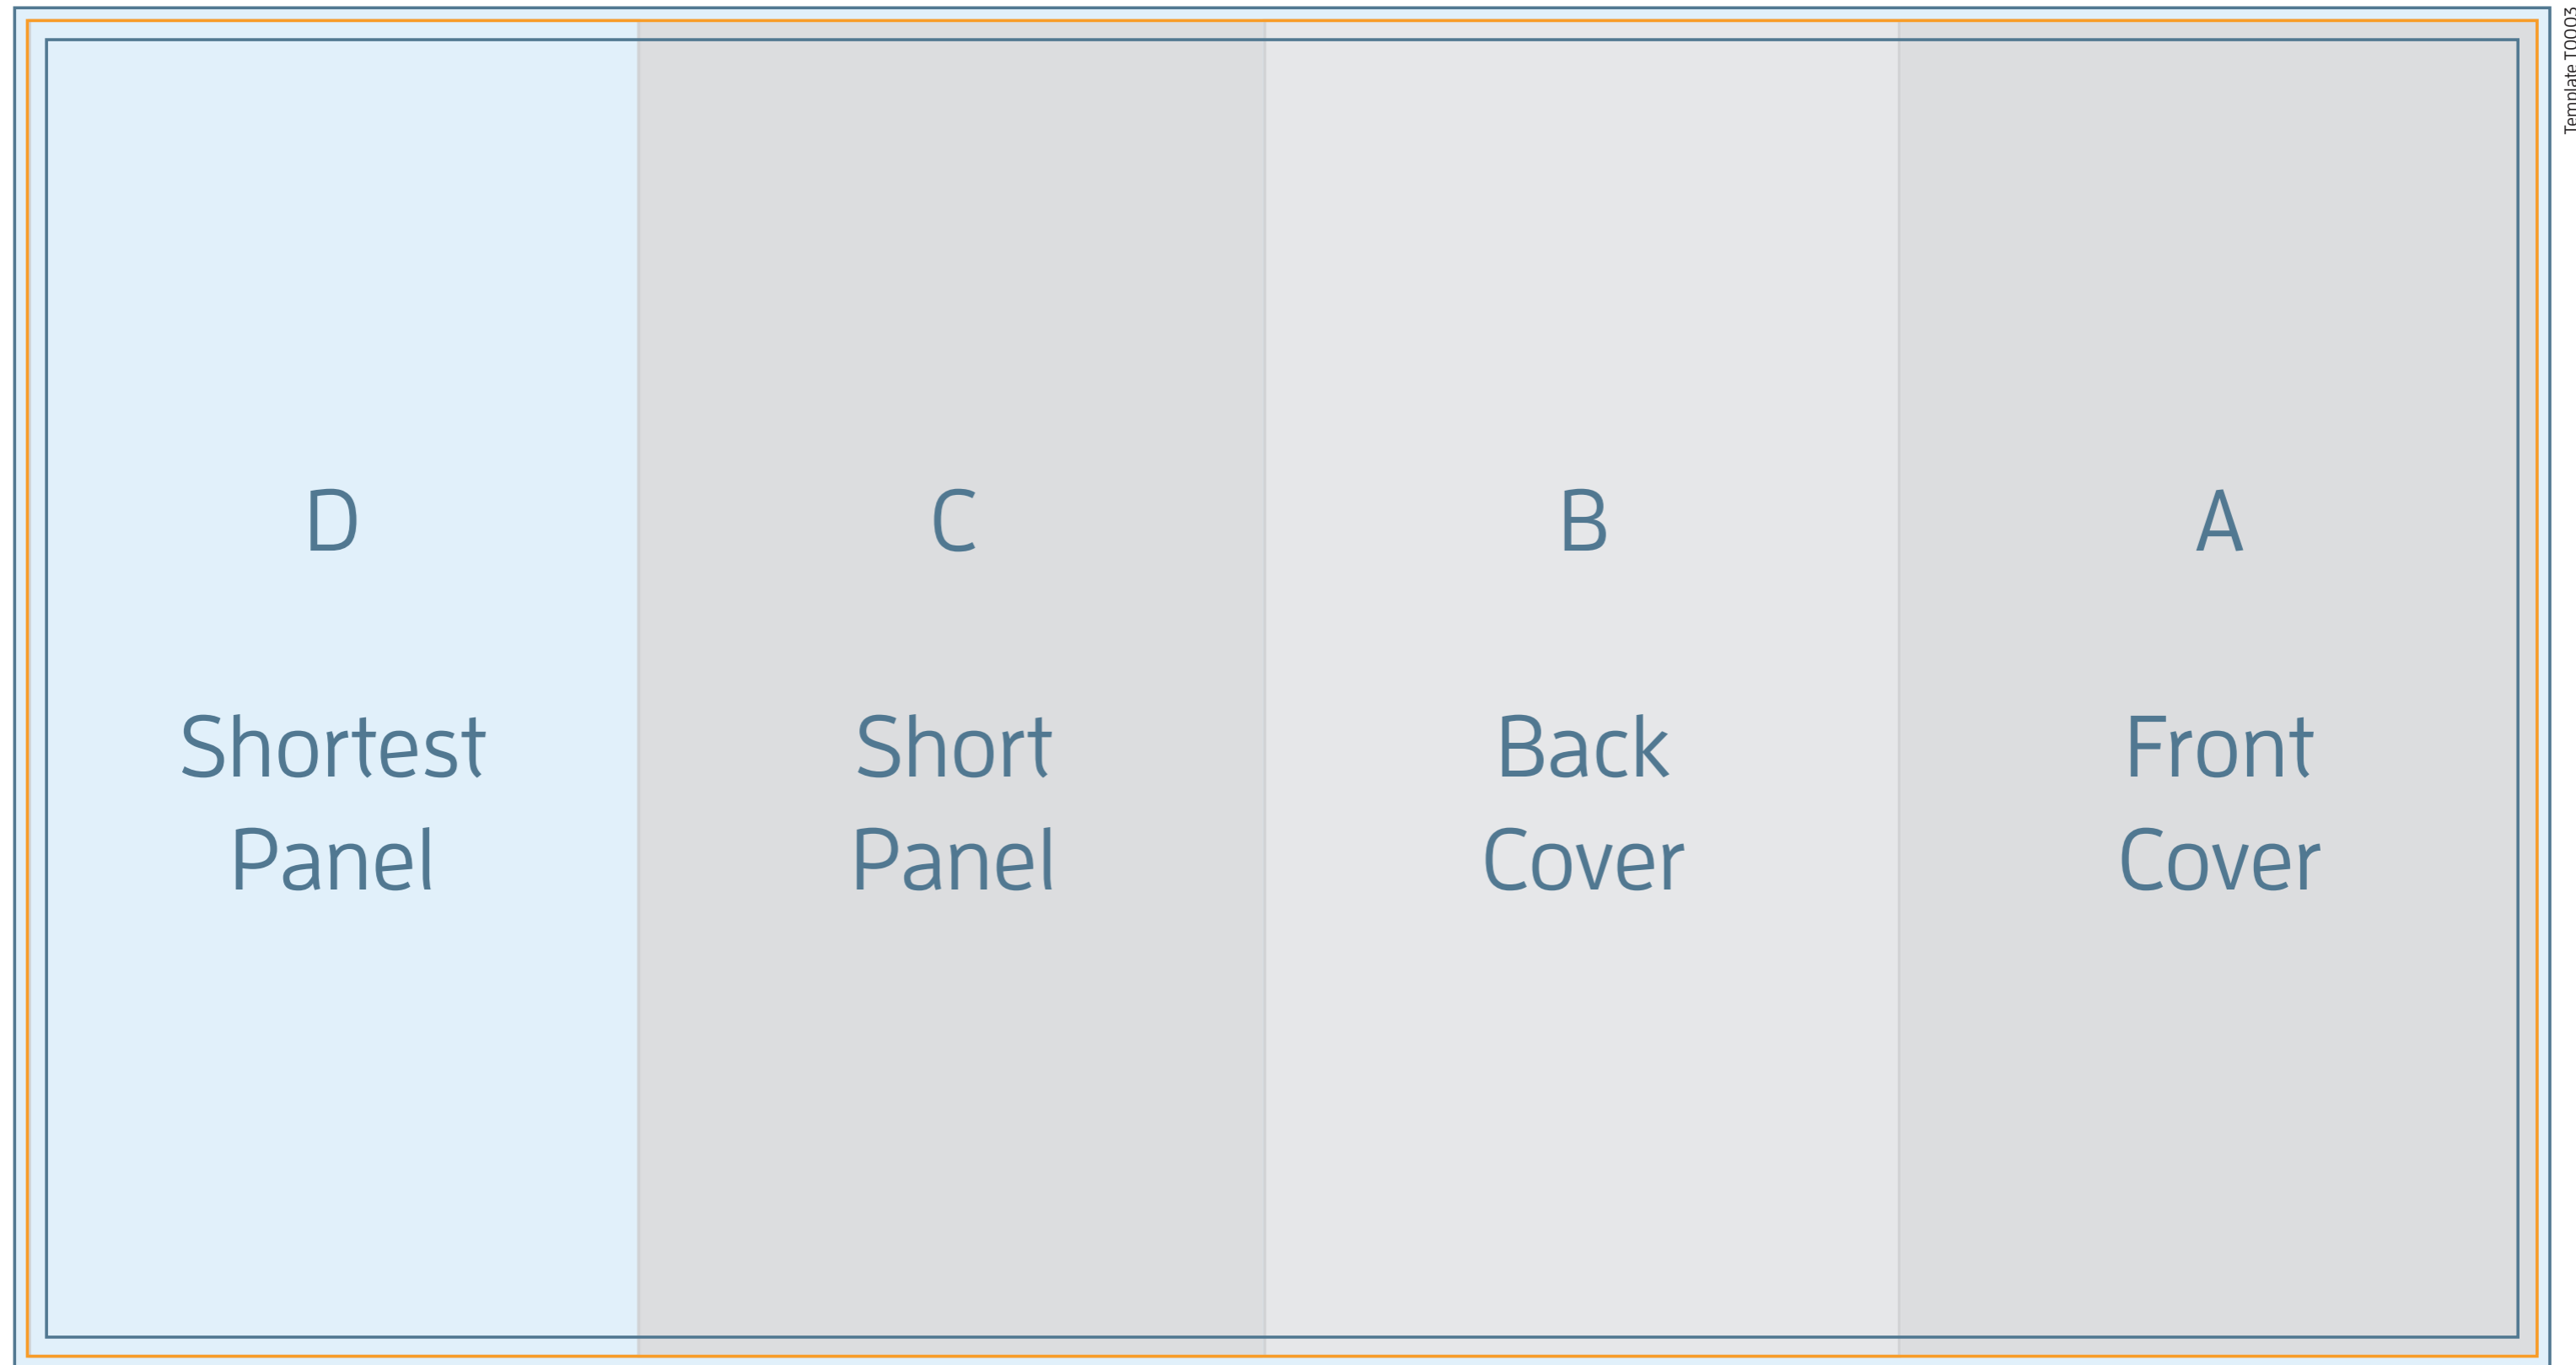

# DL 8pp BROCHURE - ROLL FOLD

FOLDED SIZE: 100mm x 210mm

TRIM SIZE: 396mm x 210mm

BLEED: 400mm x 214mm

SAFE PRINT AREA: 390mm x 204mm

Brochure artwork needs to be supplied as a two page PDF.  
Outside as Part I and Inside as Part 2.

# DL 8pp BROCHURE - ROLL FOLD

FOLDED SIZE: 100mm x 210mm