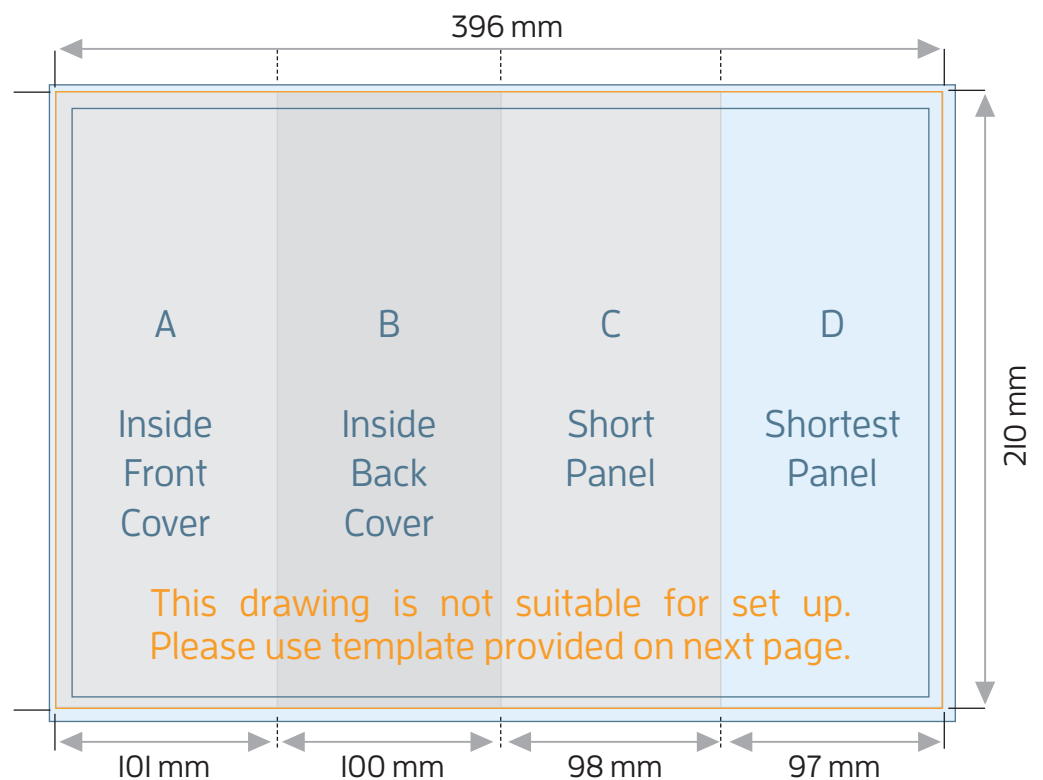

# DL 8pp BROCHURE - ROLL FOLD

FOLDED SIZE: 100mm x 210mm

TRIM SIZE: 396mm x 210mm

BLEED: 400mm x 214mm

SAFE PRINT AREA: 390mm x 204mm

Brochure artwork needs to be supplied as a two page PDF.  
Outside as Part I and Inside as Part 2.

# DL 8pp BROCHURE - ROLL FOLD

FOLDED SIZE: 100mm x 210mm