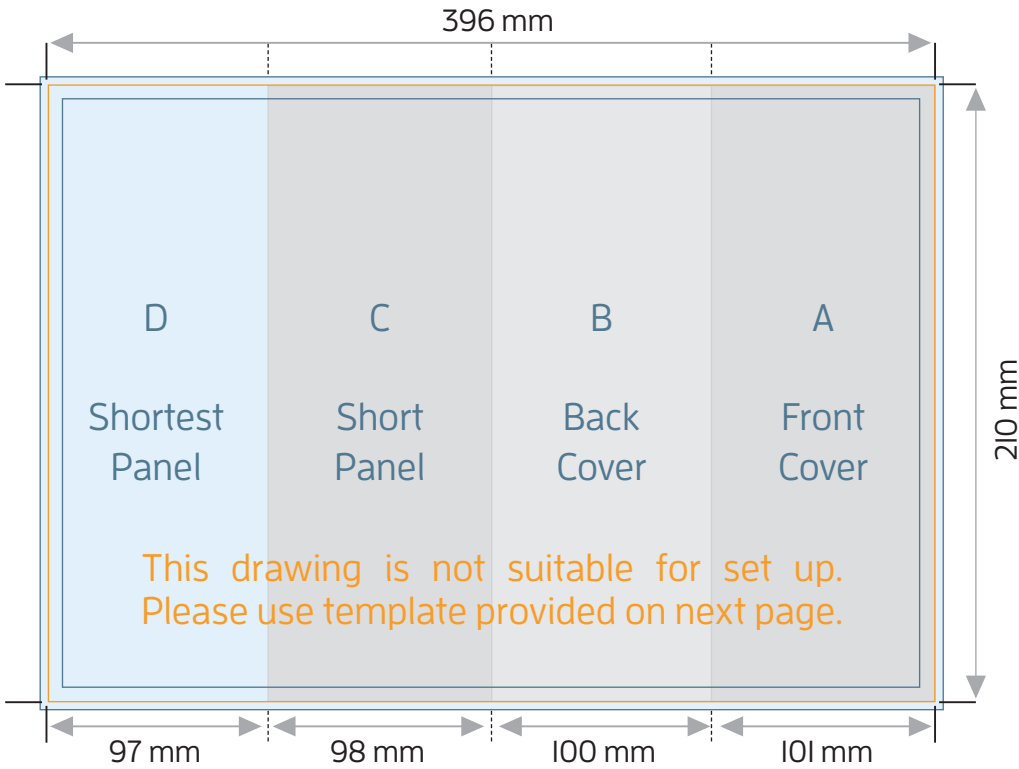

# DL 8pp BROCHURE - ROLL FOLD

FOLDED SIZE: 100mm x 210mm

TRIM SIZE: 396mm x 210mm

BLEED: 400mm x 214mm

SAFE PRINT AREA: 390mm x 204mm

Brochure artwork needs to be supplied as a two page PDF.  
Outside as Part I and Inside as Part 2.

# DL 8pp BROCHURE - ROLL FOLD

FOLDED SIZE: 100mm x 210mm