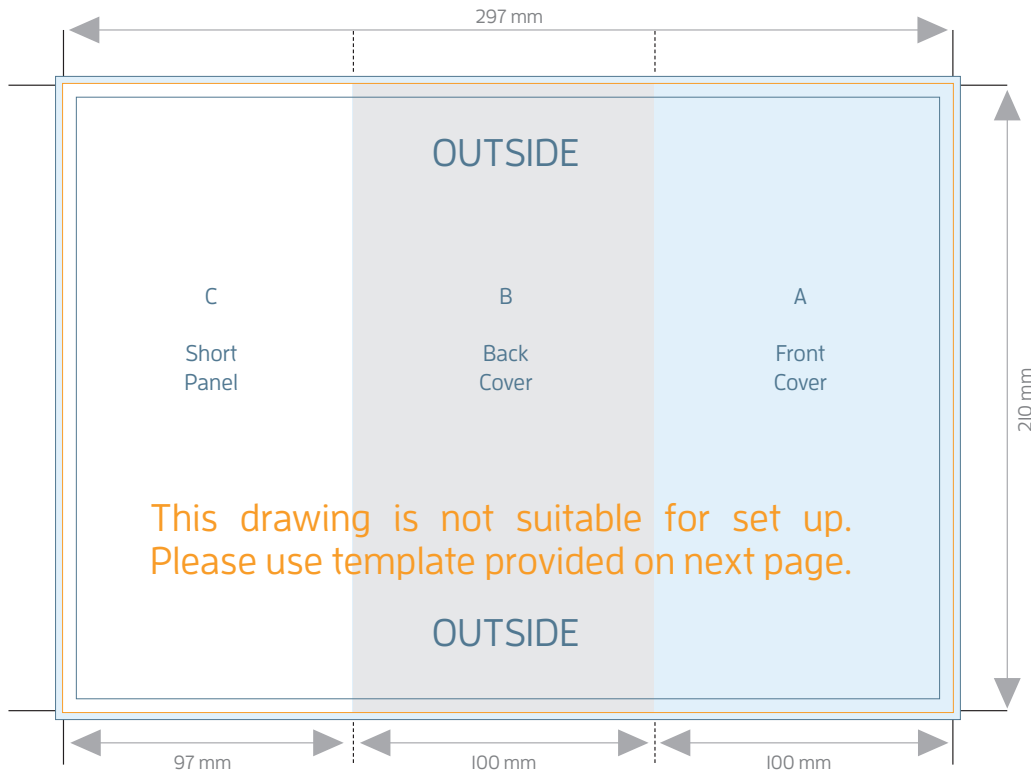

# A4 to DL 6pp FLYERS - ROLL FOLD (100x100x97mm)

FOLDED SIZE: 100mm x 210mm

TRIM SIZE: 297mm x 210mm

BLEED: 301mm x 214mm

SAFE PRINT AREA: 291mm x 204mm

Brochure artwork needs to be supplied as a two page PDF.  
Outside as Page 1 and Inside as Page 2.

# A4 to DL 6pp FLYERS - ROLL FOLD (100x100x97mm)

FOLDED SIZE: 100mm x 210mm

OUTSIDE file supplied as Page 1

# A4 to DL 6pp FLYERS - ROLL FOLD (100x100x97mm)

FOLDED SIZE: 100mm x 210mm

INSIDE file supplied as Page 2