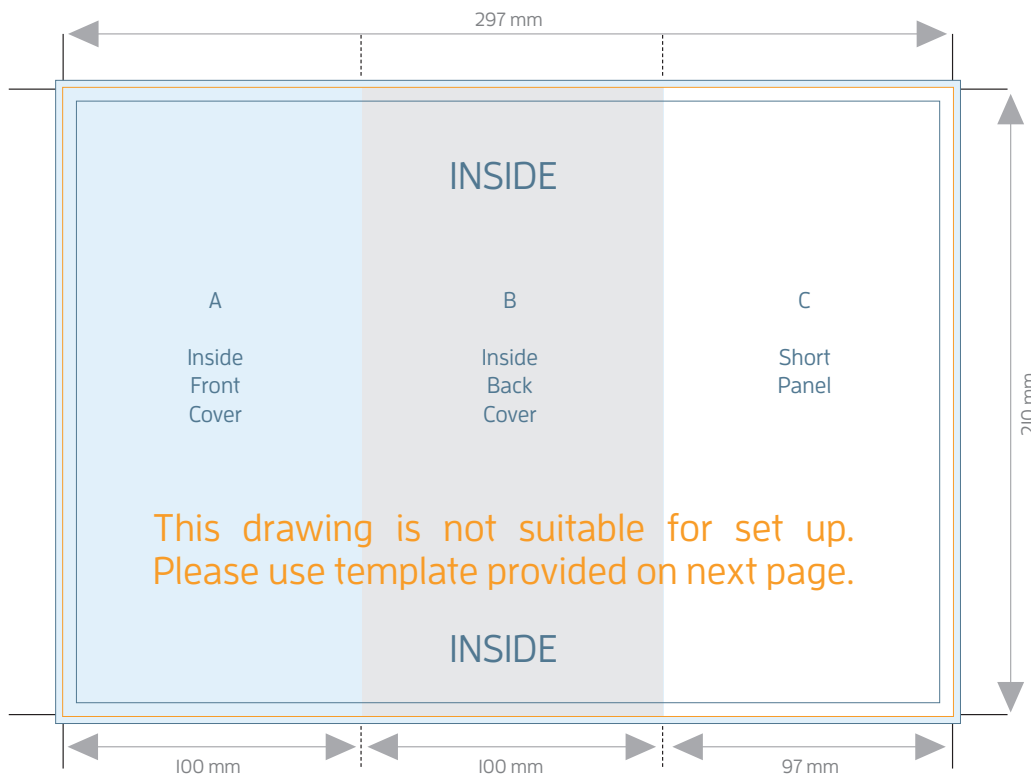

# A4 to DL 6pp FLYERS - ROLL FOLD (100x100x97mm)

FOLDED SIZE: 100mm x 210mm

TRIM SIZE: 297mm x 210mm

BLEED: 301mm x 214mm

SAFE PRINT AREA: 291mm x 204mm

Brochure artwork needs to be supplied as a two page PDF.  
Outside as Page 1 and Inside as Page 2.

# A4 to DL 6pp FLYERS - ROLL FOLD (100x100x97mm)

FOLDED SIZE: 100mm x 210mm

OUTSIDE file supplied as Page 1

# A4 to DL 6pp FLYERS - ROLL FOLD (100x100x97mm)

FOLDED SIZE: 100mm x 210mm

INSIDE file supplied as Page 2