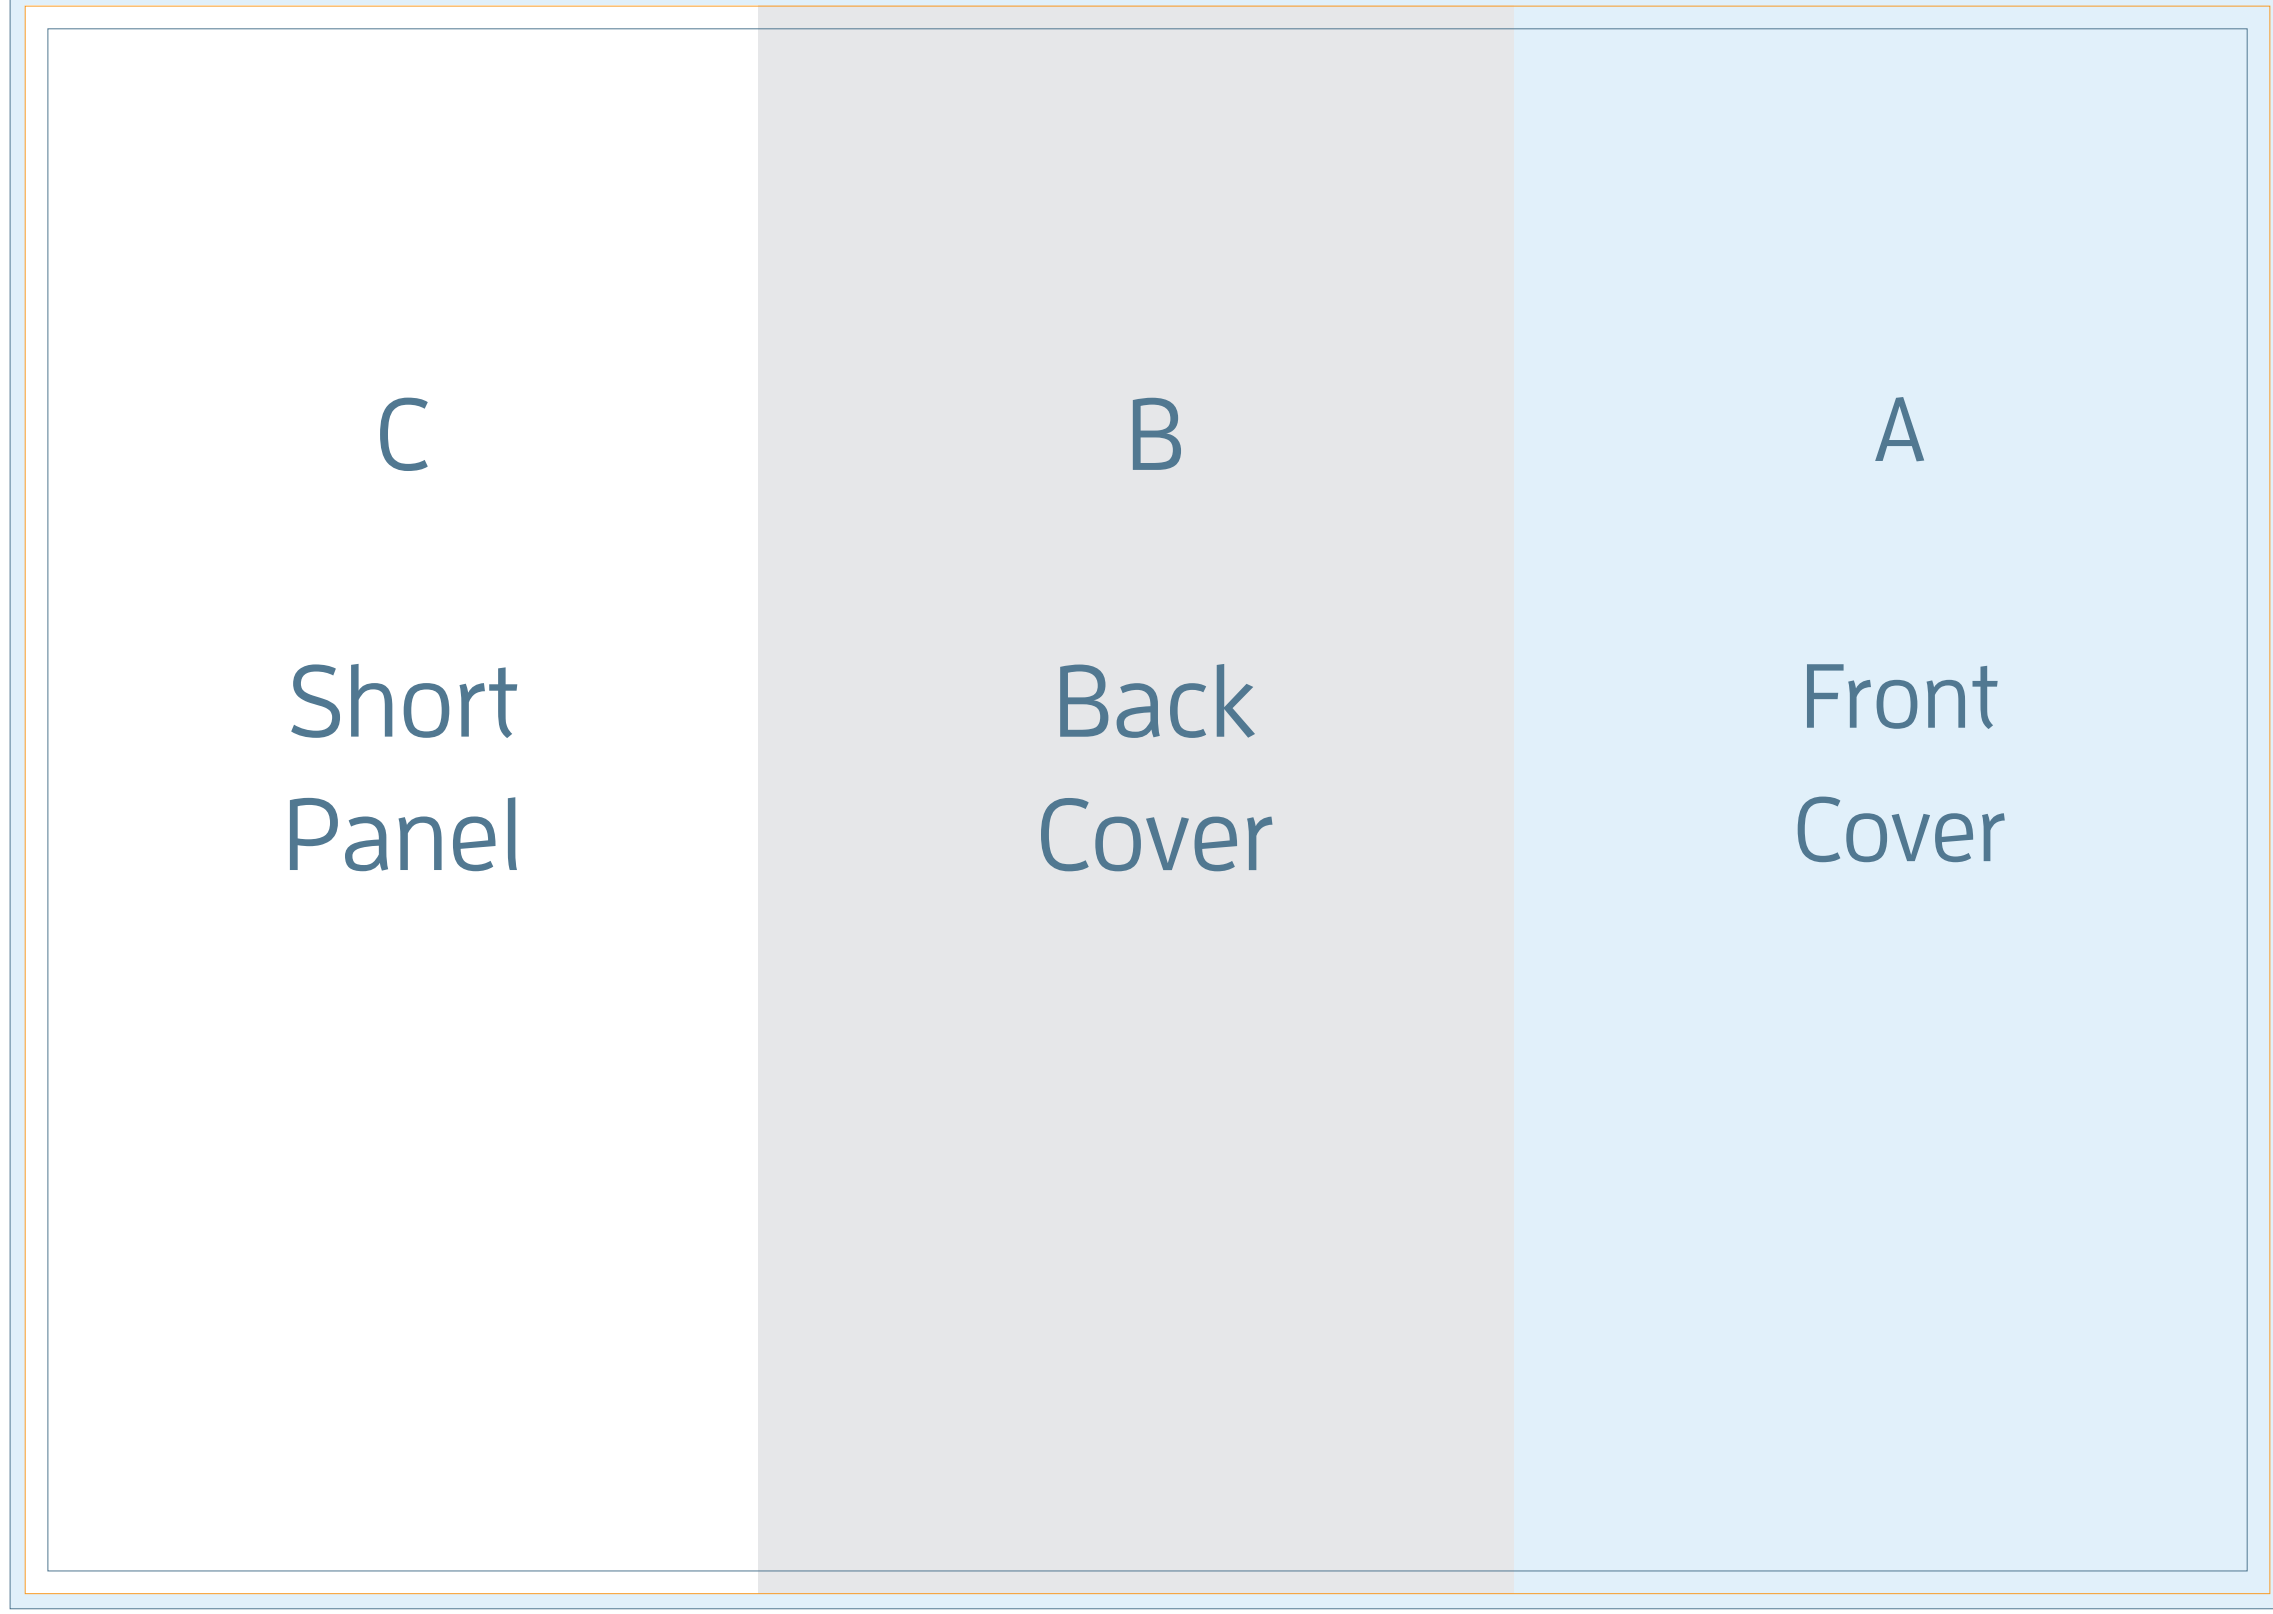

A4 to DL 6pp FLYERS - ROLL FOLD (100x100x97mm)

FOLDED SIZE: 100mm x 210mm

OUTSIDE file supplied as Page 1