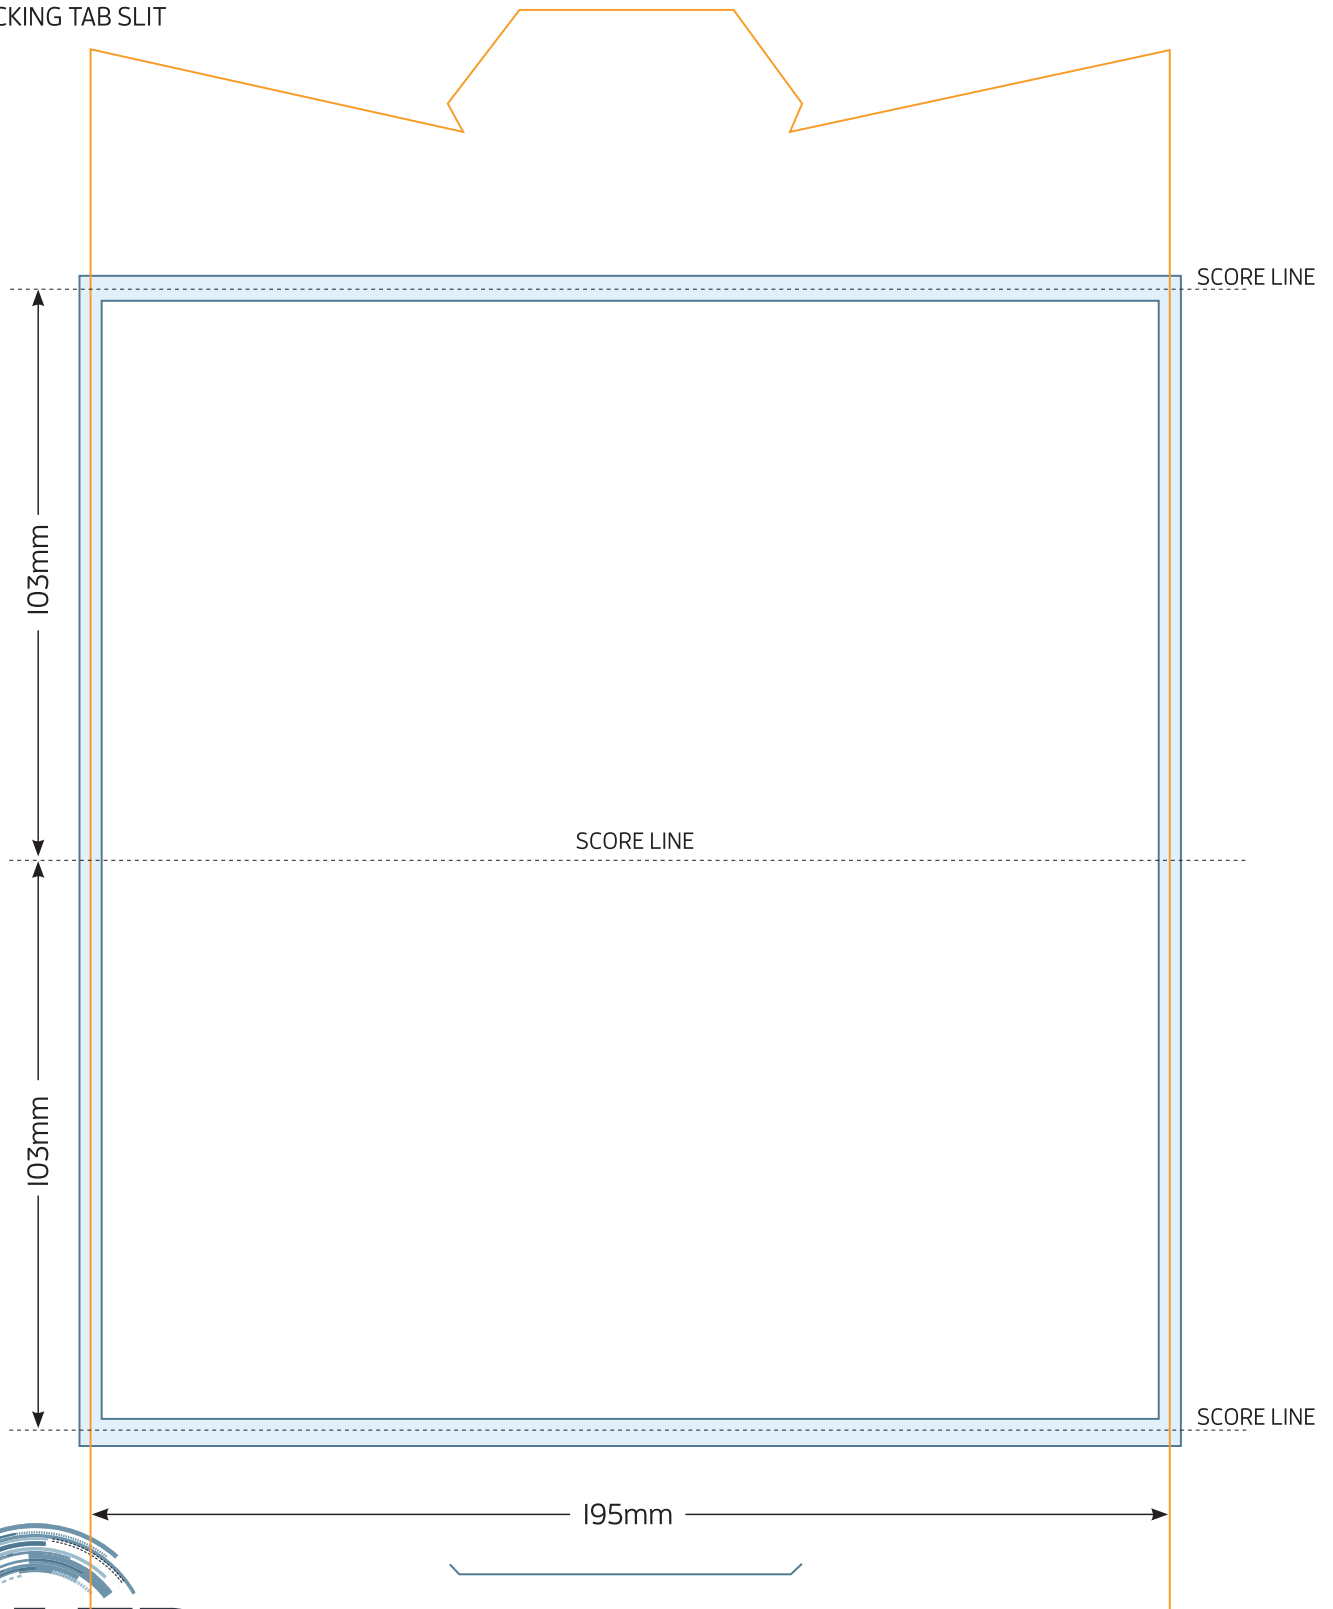

TENT CALENDAR

FOLDED SIZE: 195mm x 103mm

 TRIM DIE CUT: 195mm x 290mm

 BLEED: 199mm x 210mm

 SAFE PRINT AREA: 189mm X 200mm

 LOCKING TAB SLIT

HOW TO ORDER

SELECT: CALENDAR/GREETING CARD

SELECT: TENT CALENDAR

SELECT: SIZE A4

SELECT: STOCK & ALL OTHER REQUIREMENTS

SELECT: DIECUTTING LEP STANDARD OR CUSTOM
TO ATTACH YOUR OWN TO BE QUOTED

Phone: 1800 537 774
www.lepcolourprinters.com.au

Last update 30/07/2021 #T0028

TENT CALENDAR

FOLDED SIZE: 195mm x 103mm