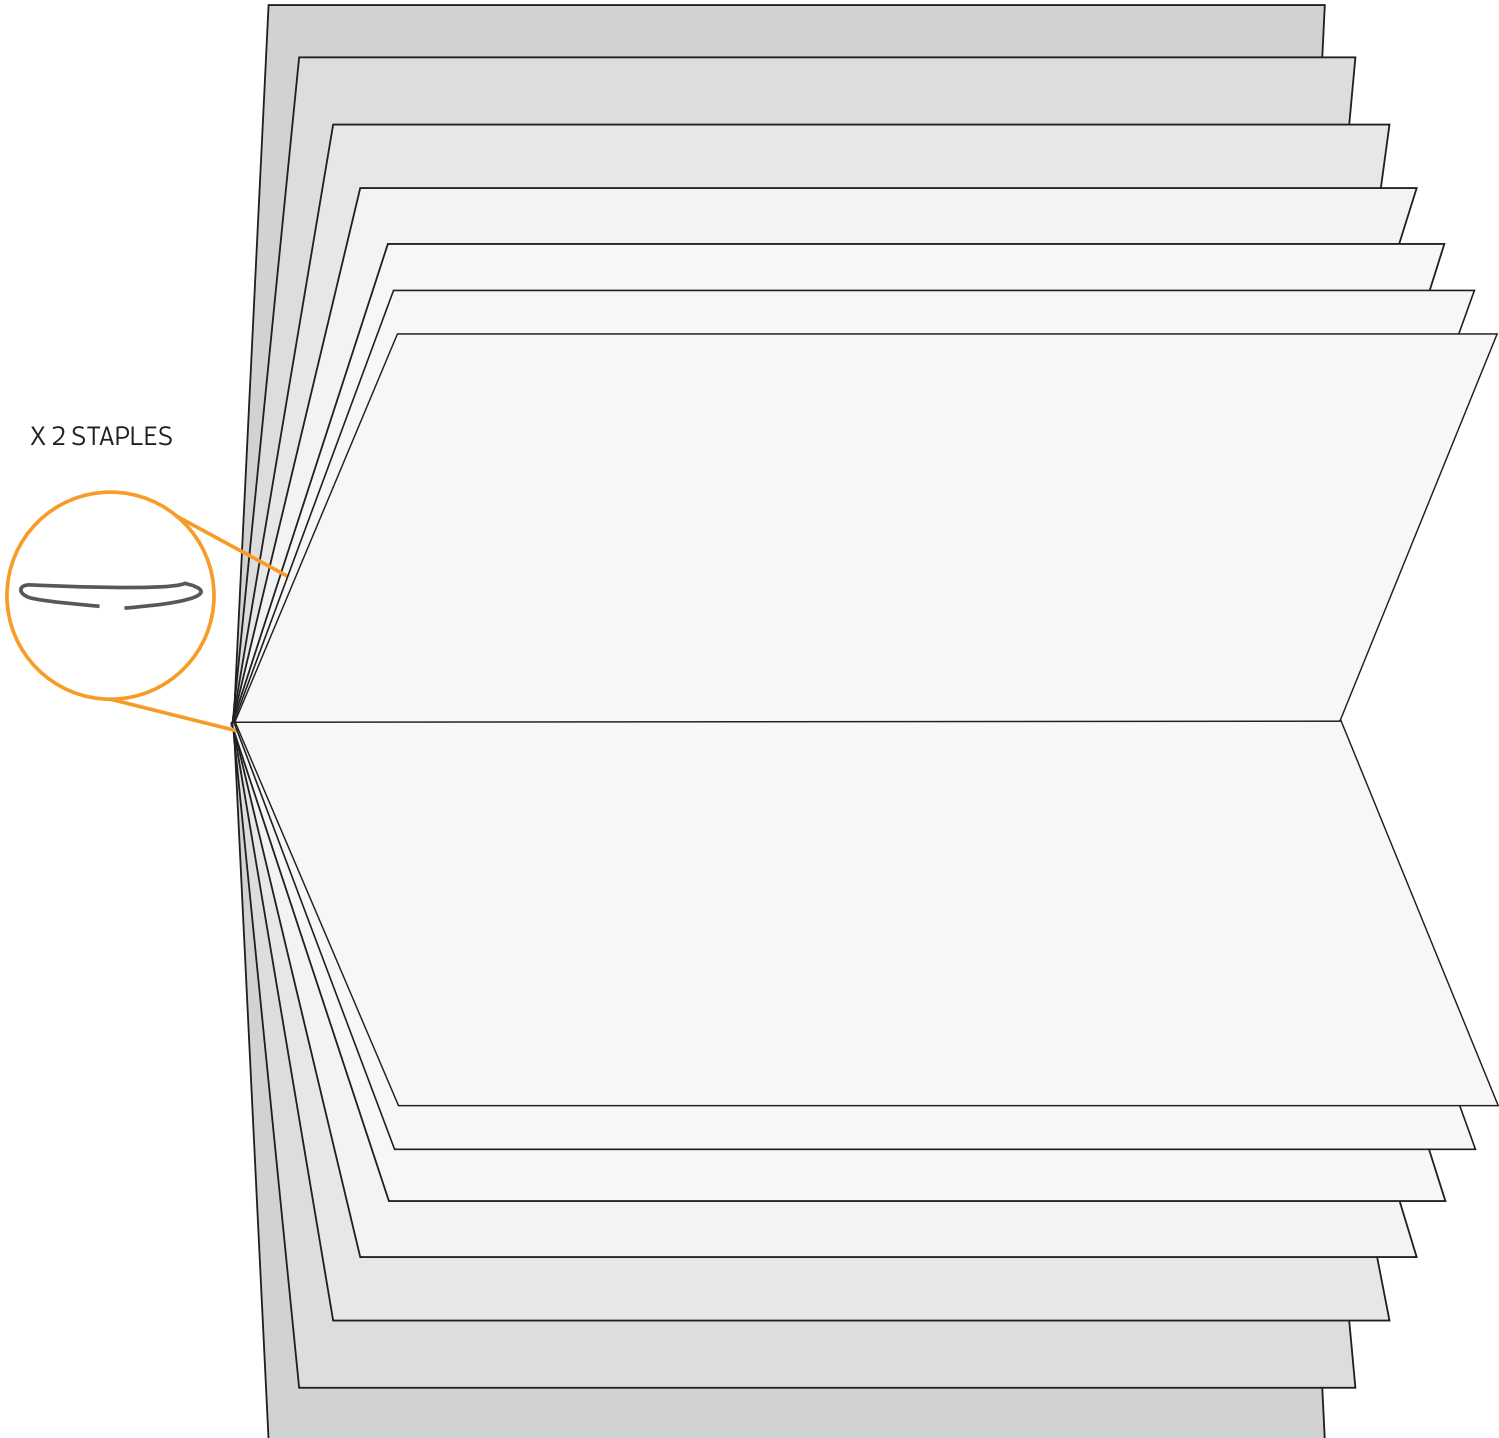

A4 LANDSCAPE WALL CALENDAR

SADDLE STITCHED

SIZE: 297mm x 210mm

Phone: 1800 537 774
www.lepcolourprinters.com.au

Last update 30/07/2021 #AG0029