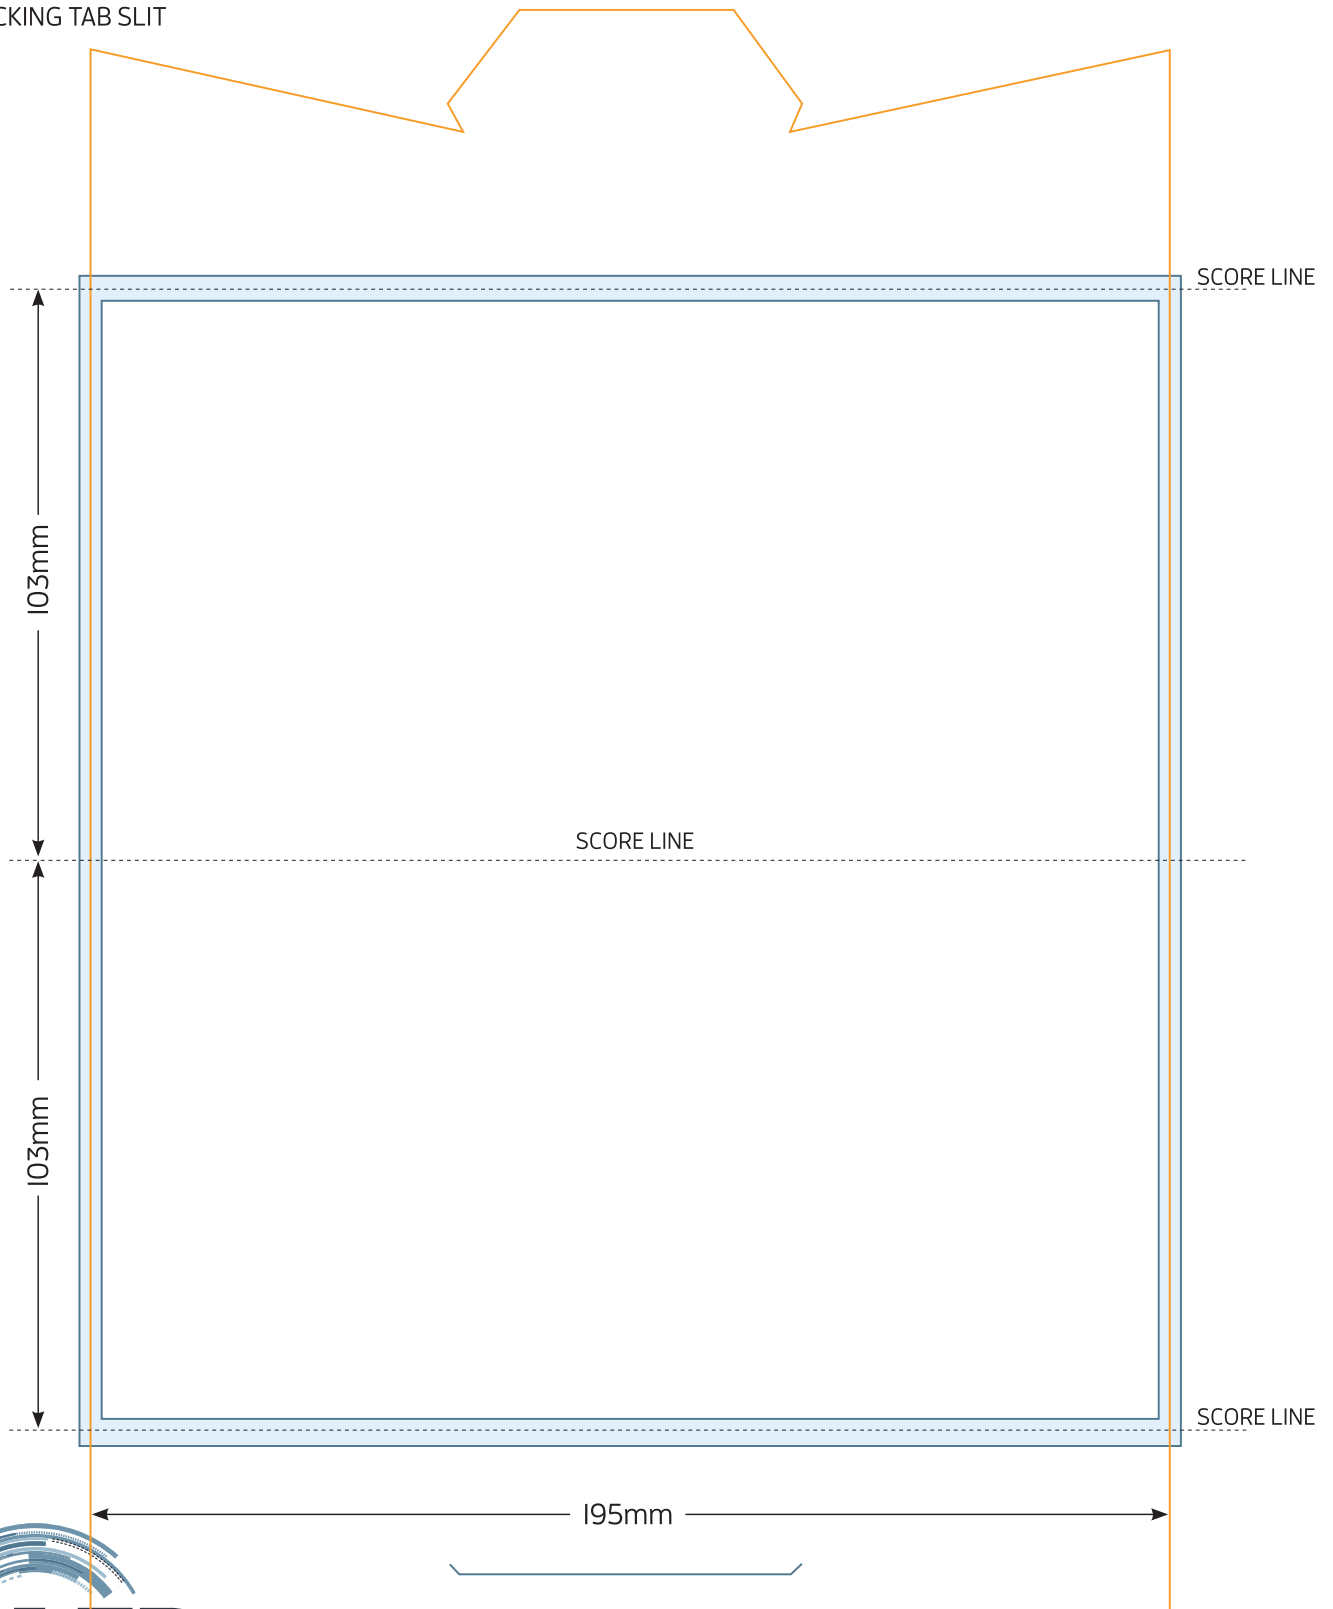

# TENT CALENDAR

FOLDED SIZE: 195mm x 103mm

 TRIM DIE CUT: 195mm x 290mm

 BLEED: 199mm x 210mm

 SAFE PRINT AREA: 189mm X 200mm

 LOCKING TAB SLIT

## HOW TO ORDER

SELECT: CALENDAR/GREETING CARD

SELECT: TENT CALENDAR

SELECT: SIZE A4

SELECT: STOCK & ALL OTHER REQUIREMENTS

SELECT: DIECUTTING LEP STANDARD OR CUSTOM  
TO ATTACH YOUR OWN TO BE QUOTED

Phone: 1800 537 774  
[www.lepcolourprinters.com.au](http://www.lepcolourprinters.com.au)

# TENT CALENDAR

FOLDED SIZE: 195mm x 103mm