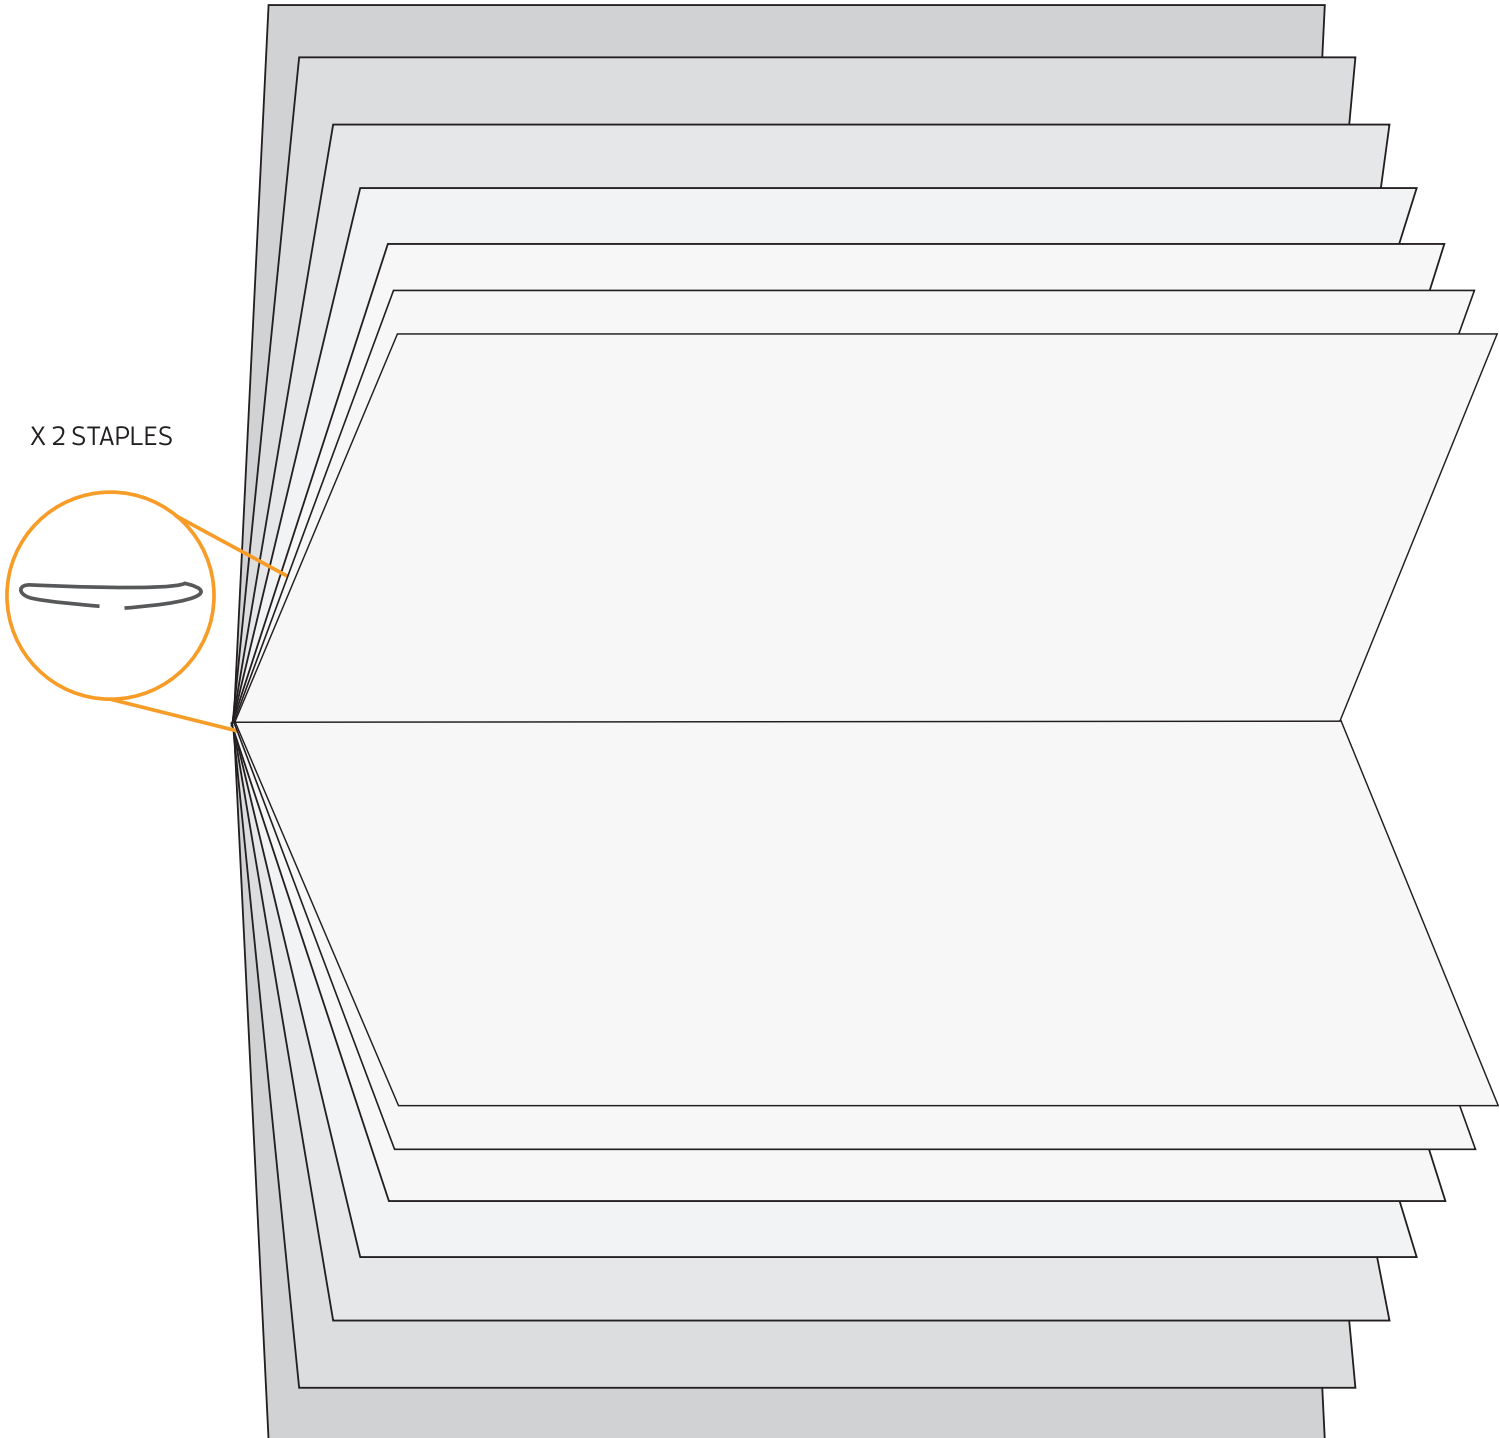

A4 LANDSCAPE WALL CALENDAR

SADDLE STITCHED

SIZE: 297mm x 210mm

Phone: 1800 537 774
www.lepcolourprinters.com.au

Last update 28/08/2020 #AG0029