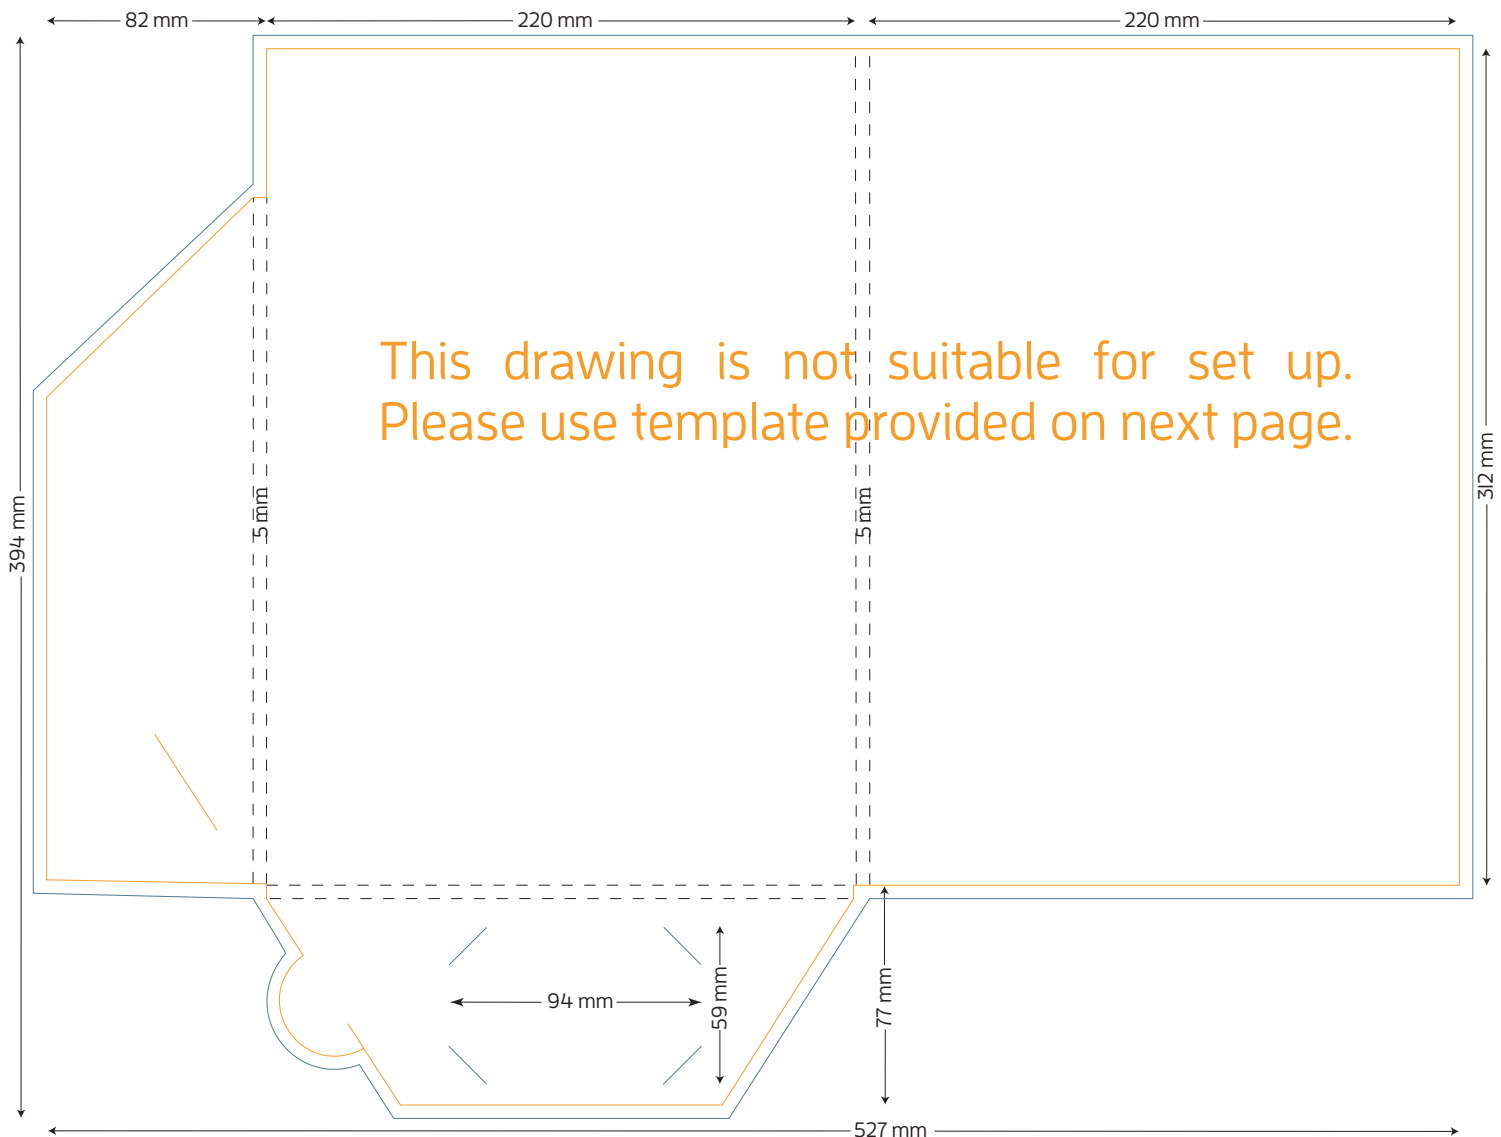

# Style W A4 Presentation Folder - 5mm Gusset

5mm GUSSET

FOLDED SIZE: 220mm x 312mm

TRIM SIZE: 527mm x 394mm

BLEED: 5mm on all sides

BUSINESS CARD SLITS

LOCKING TAB SLIT

Presentation Folder artwork needs to be supplied as a two page PDF per side.

Page 1 Artwork needs to include key lines. This is to demonstrate the position of images and text.

Page 2 Artwork has no key lines. This page will be used to generate the print file.

Phone: 1800 537 774  
[www.lepcolourprinters.com.au](http://www.lepcolourprinters.com.au)

# Style W A4 Presentation Folder - 5mm Gusset

5mm GUSSET

FOLDED SIZE: 220mm x 312mm