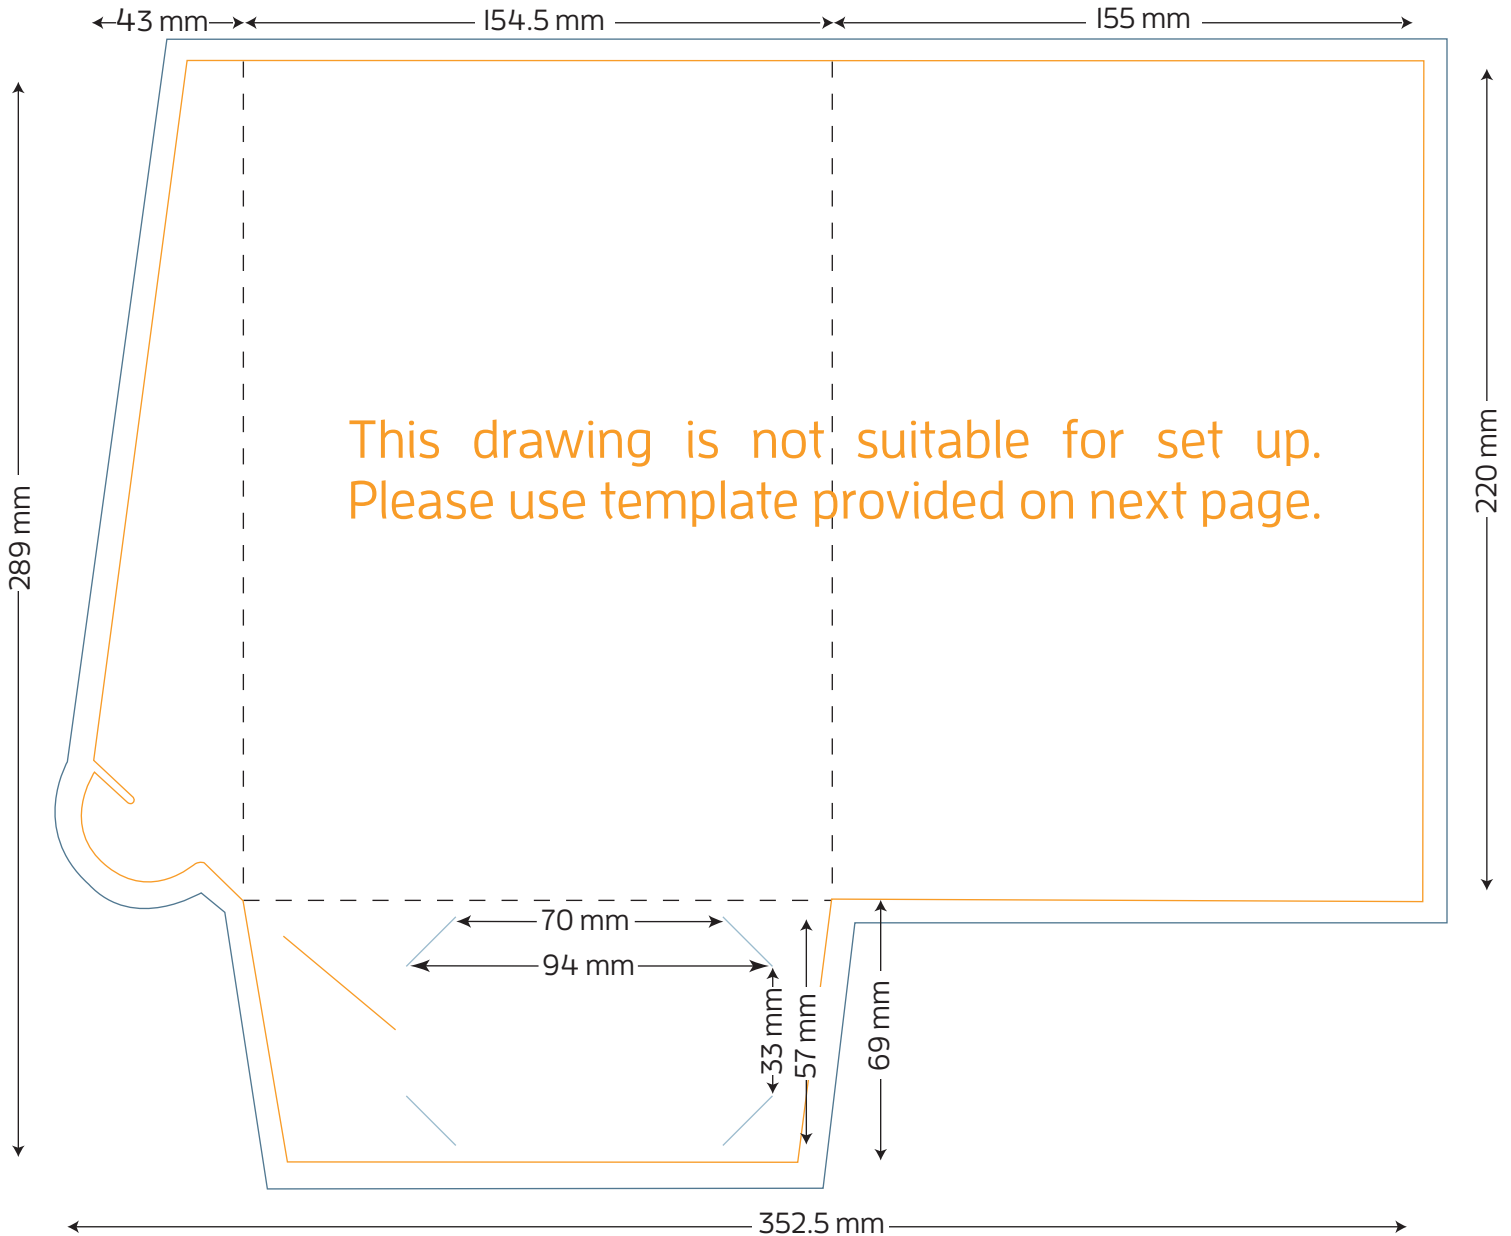

Single Gusset A5 Presentation Folder

FOLDED SIZE: 155mm x 220mm

- TRIM SIZE: 352.5mm x 289mm
- BLEED: 5mm on all sides
- BUSINESS CARD SLITS
- LOCKING TAB SLIT

Presentation Folder artwork needs to be supplied as a two page PDF per side.

Page 1 Artwork needs to include key lines. This is to demonstrate the position of images and text.

Page 2 Artwork has no key lines. This page will be used to generate the print file.

Single Gusset A5 Presentation Folder

FOLDED SIZE: 155mm x 220mm