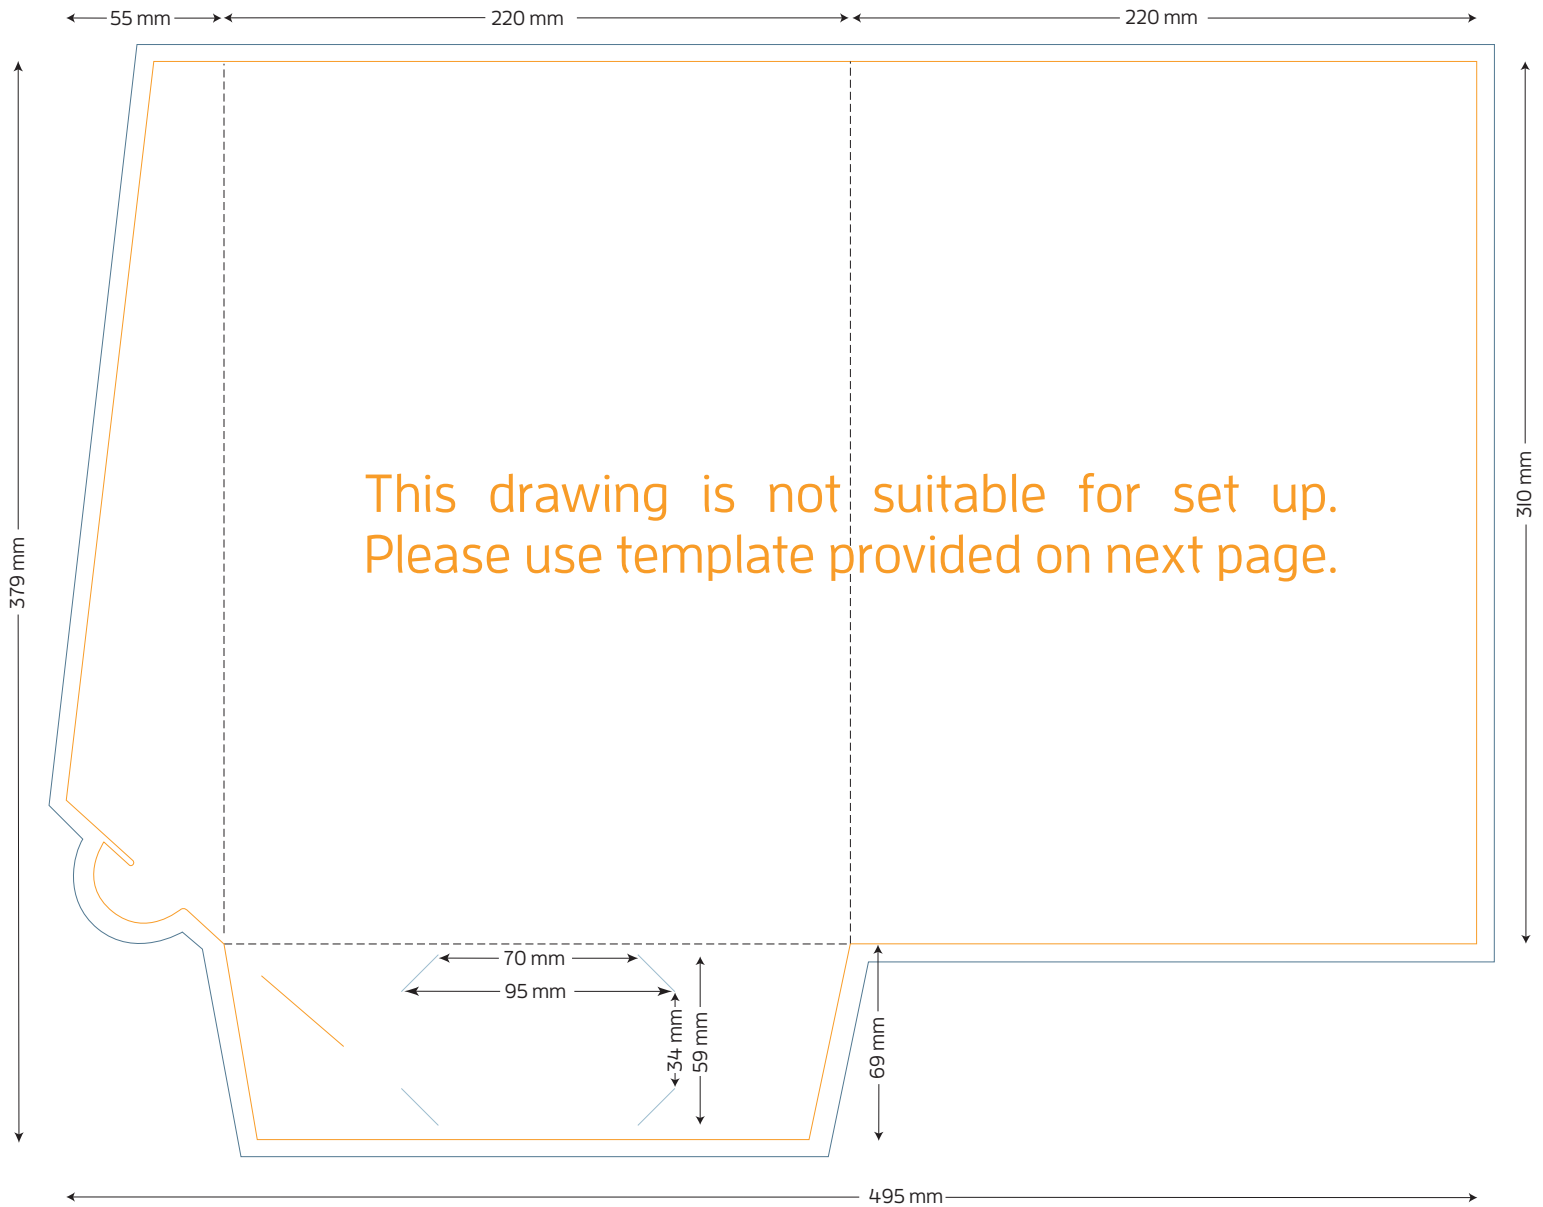

Single Gusset A4 Presentation Folder

FOLDED SIZE: 220mm x 310mm

- TRIM SIZE: 495mm x 379mm
- BLEED: 5mm on all sides
- BUSINESS CARD SLITS
- LOCKING TAB SLIT

Presentation Folder artwork needs to be supplied as a two page PDF per side.

Page 1 Artwork needs to include key lines. This is to demonstrate the position of images and text.

Page 2 Artwork has no key lines. This page will be used to generate the print file.

Phone: 1800 537 774
www.lepcolourprinters.com.au

Last update 21/09/2020 #T0009

Single Gusset A4 Presentation Folder

FOLDED SIZE: 220mm x 310mm