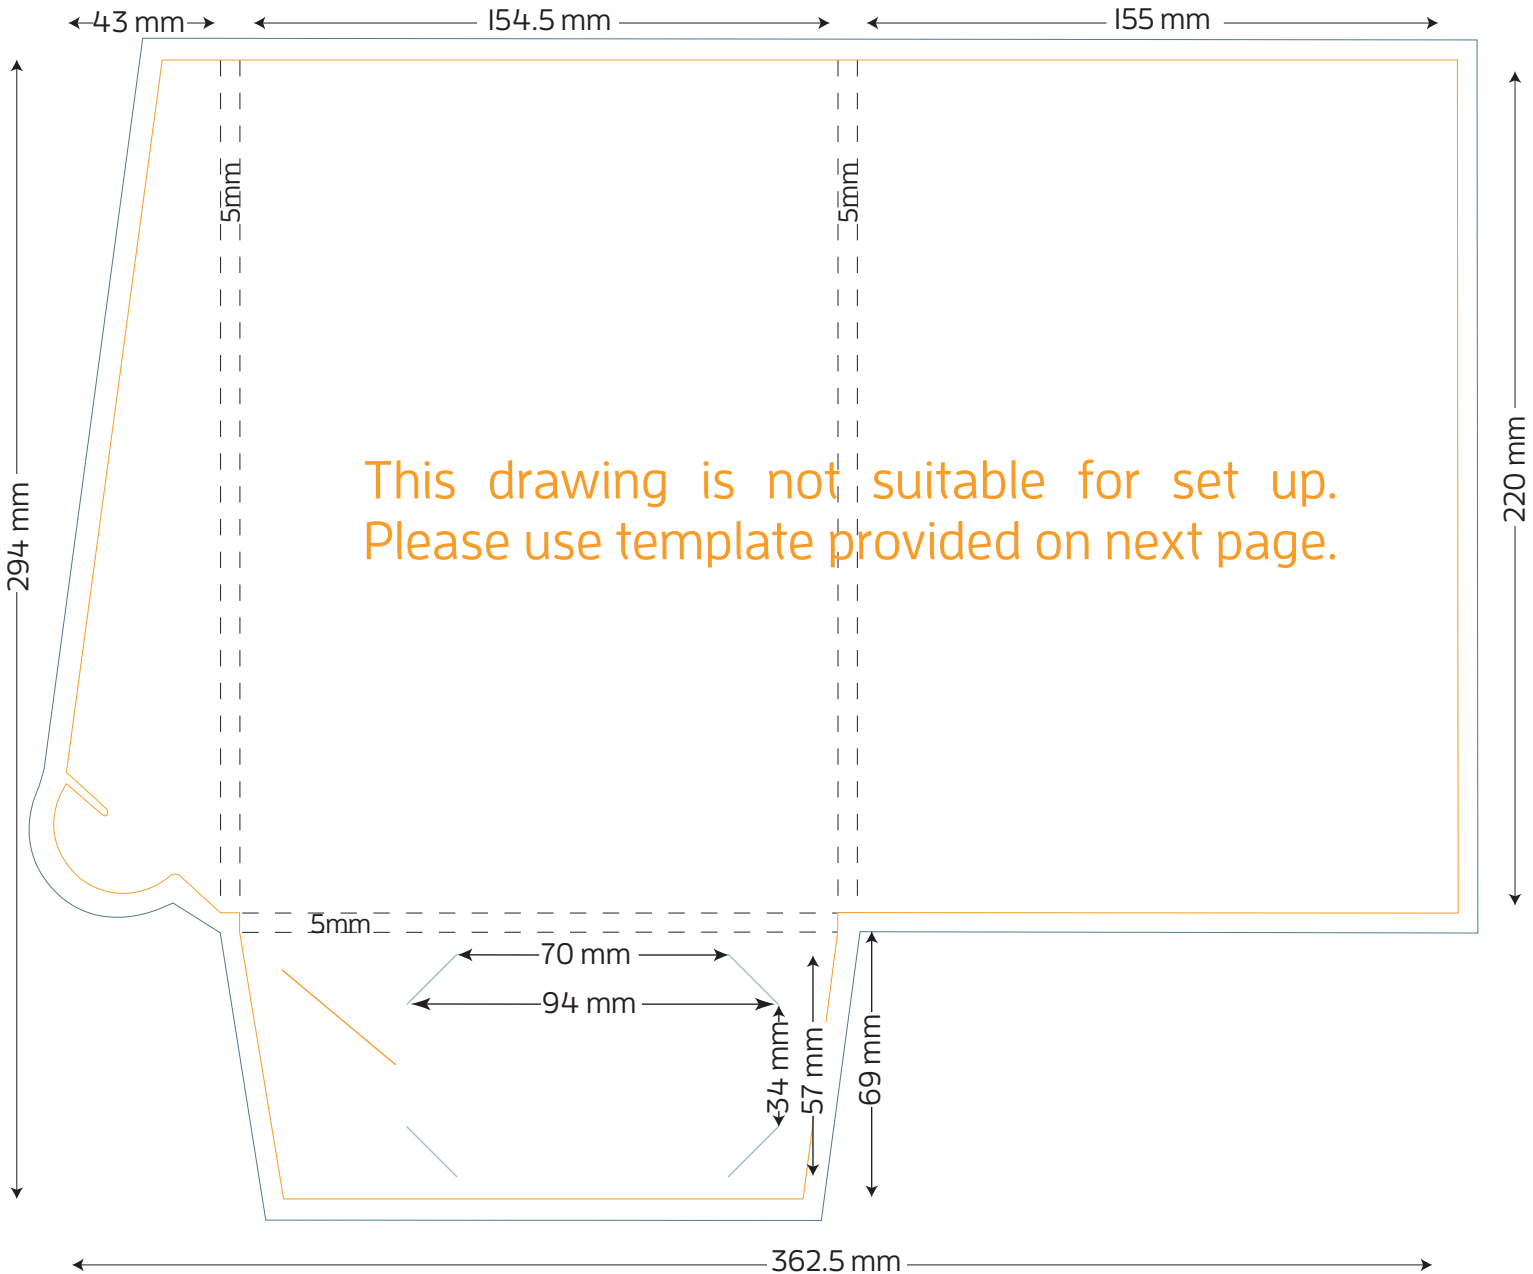

Double Gusset A5 Presentation Folder

5mm GUSSET

FOLDED SIZE: 155mm x 220mm

TRIM SIZE: 362.5mm x 294mm

BLEED: 5mm on all sides

BUSINESS CARD SLITS

LOCKING TAB SLIT

Presentation Folder artwork needs to be supplied as a two page PDF per side.

Page 1 Artwork needs to include key lines. This is to demonstrate the position of images and text.

Page 2 Artwork has no key lines. This page will be used to generate the print file.

Phone: 1800 537 774
www.lepcolourprinters.com.au

Last update 21/09/2020 #T0012

Double Gusset A5 Presentation Folder

5mm GUSSET

FOLDED SIZE: 155mm x 220mm

Template T0012