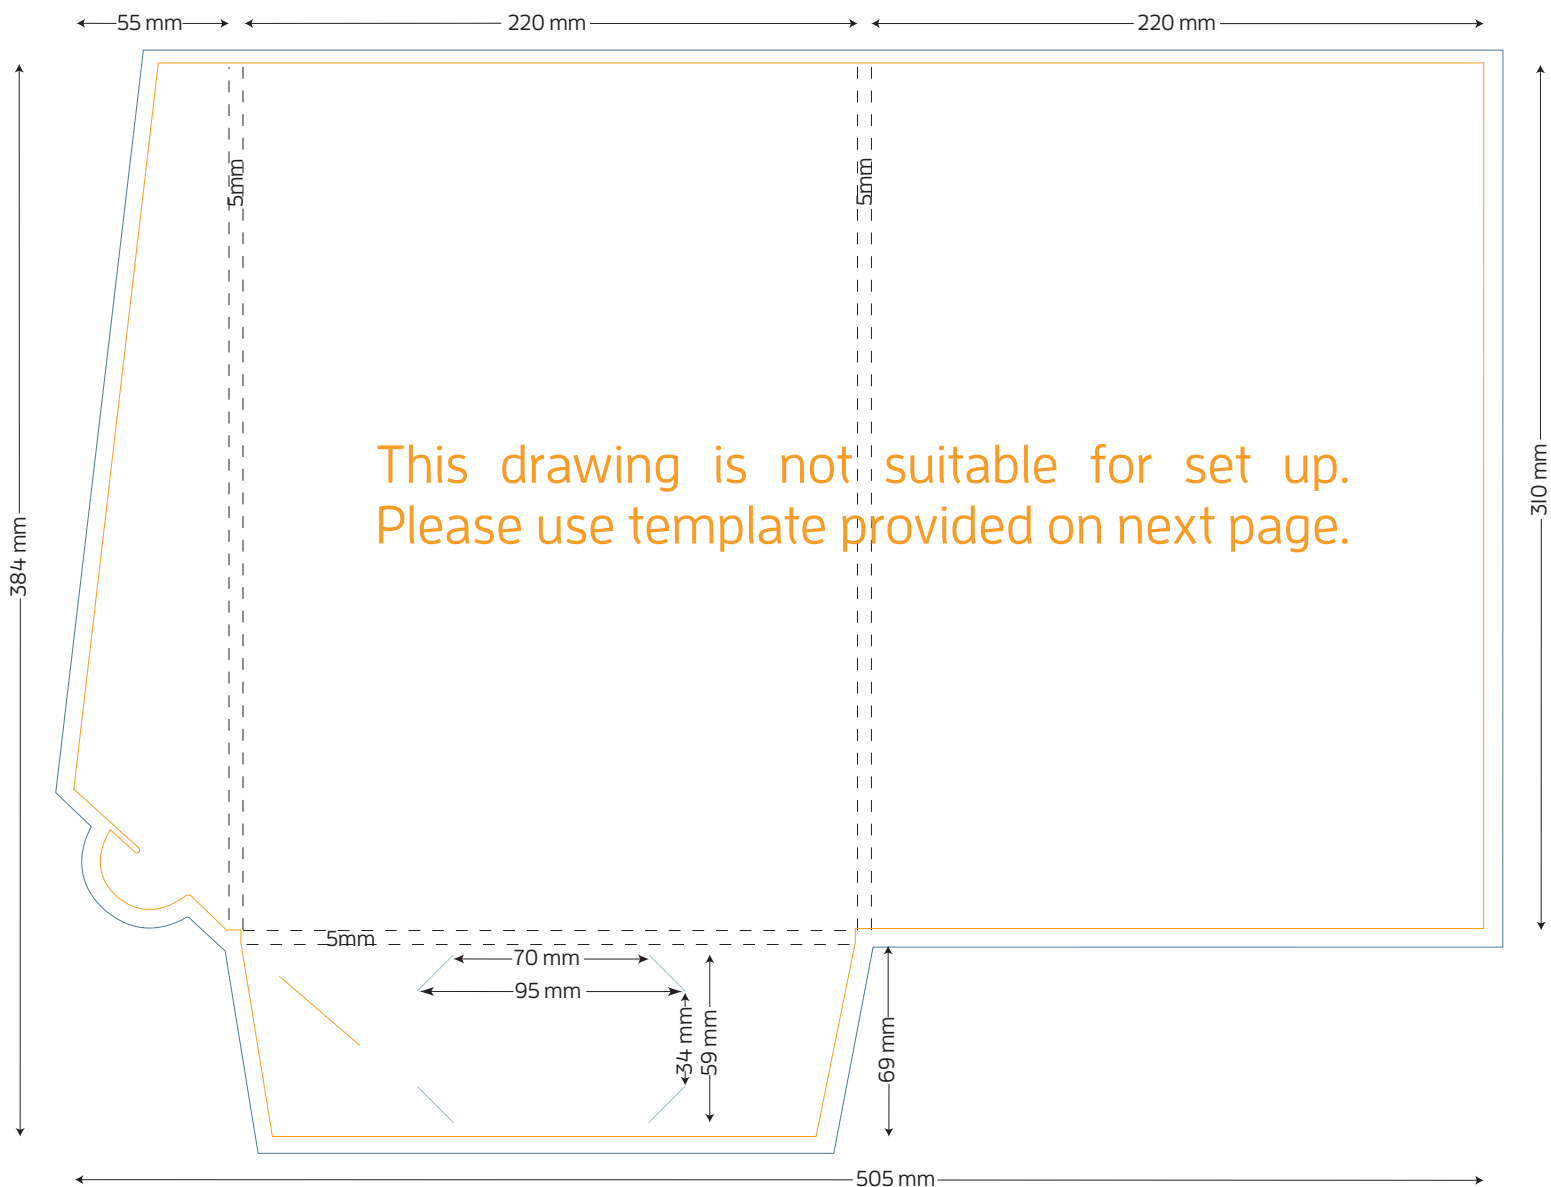

# Double Gusset A4 Presentation Folder

5mm GUSSET

FOLDED SIZE: 220mm x 310mm

TRIM SIZE: 505mm x 384mm

BLEED: 5mm on all sides

BUSINESS CARD SLITS

LOCKING TAB SLIT

Presentation Folder artwork needs to be supplied as a two page PDF per side.

Page 1 Artwork needs to include key lines. This is to demonstrate the position of images and text.

Page 2 Artwork has no key lines. This page will be used to generate the print file.

Phone: 1800 537 774  
[www.lepcolourprinters.com.au](http://www.lepcolourprinters.com.au)

# Double Gusset A4 Presentation Folder

5mm GUSSET

FOLDED SIZE: 220mm x 310mm