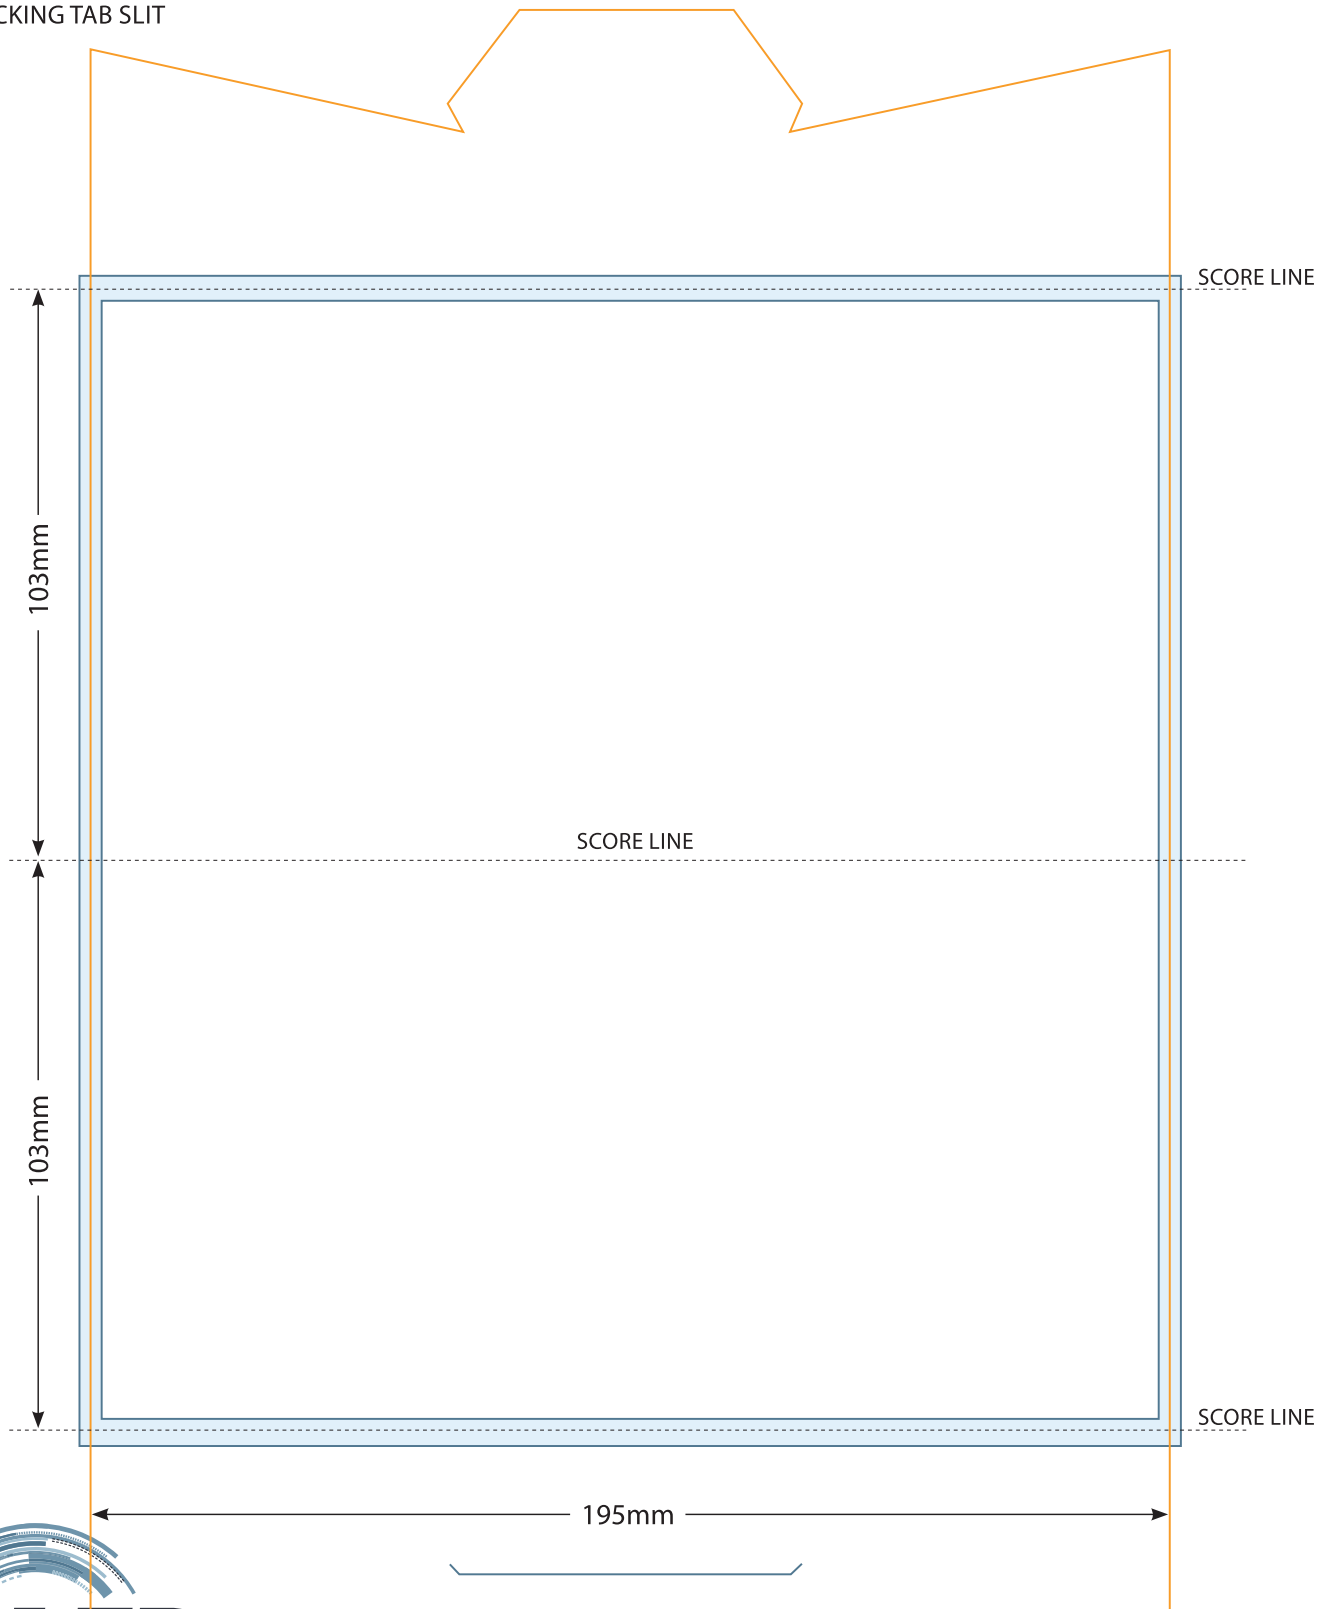

TENT CALENDAR

FOLDED SIZE: 195mm x 103mm

 TRIM DIE CUT: 195mm x 290mm

 BLEED: 199mm x 210mm

 SAFE PRINT AREA: 189mm X 200mm

 LOCKING TAB SLIT

HOW TO ORDER

SELECT "BROCHURES AND FLYERS"

TRIM SIZE : A4

SELECT STOCK (MINIMUM 300GSM IS REQUIRED)

SELECT PRINT TYPE: FRONT : COLOUR

BACK : UNPRINTED

SELECT : SCORING

UNDER SPECIAL INSTRUCTIONS : TYPE IN TENT CALENDAR

INCLUDE ANY OTHER INSTRUCTIONS, UPLOAD ARTWORK & CONTINUE
A QUOTE WILL BE GENERATED AND RETURNED TO YOU FOR APPROVAL
PRIOR TO SUBMITTING THE ORDER

TENT CALENDAR

FOLDED SIZE: 195mm x 103mm