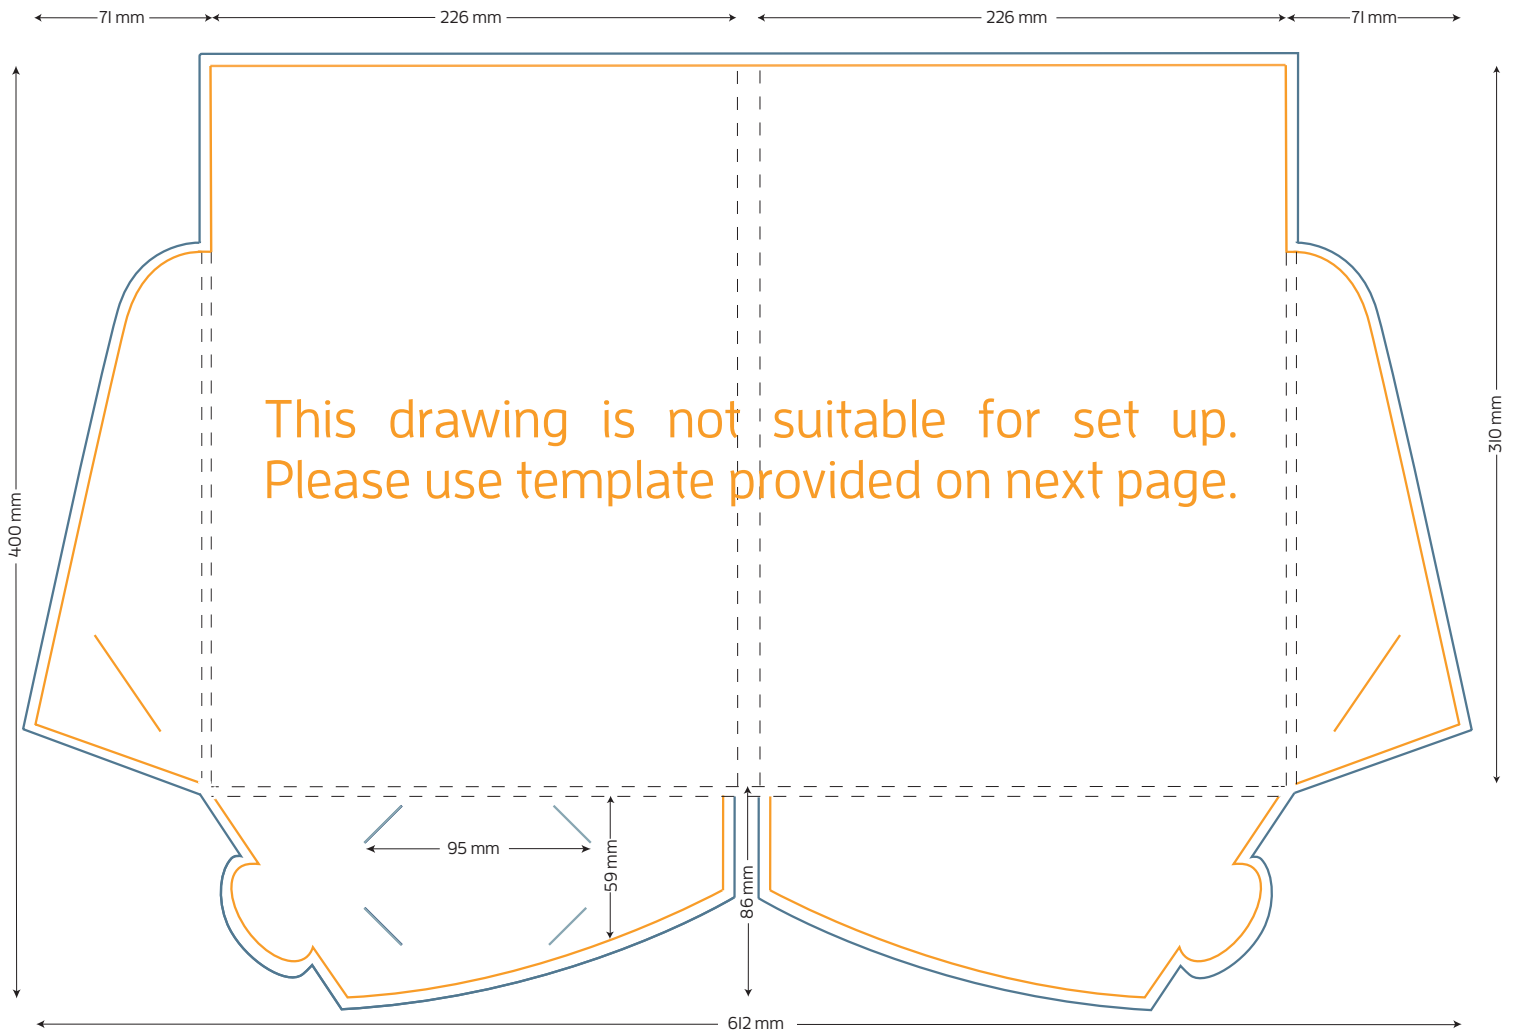

STYLE T A4 Presentation Folder

Double sided flap, 10mm spine, 4mm gussets

FOLDED SIZE: 226mm x 310mm

 TRIM SIZE: 612mm x 400mm

 BLEED: 5mm on all sides

 BUSINESS CARD SLITS

 LOCKING TAB SLIT

Presentation Folder artwork needs to be supplied as a two page PDF per side.

Page 1 Artwork needs to include key lines. This is to demonstrate the position of images and text.

Page 2 Artwork has no key lines. This page will be used to generate the print file.

STYLE T
A4 Presentation Folder
Double sided flap, 10mm spine,
4mm gussets
FOLDED SIZE: 226mm x 310mm