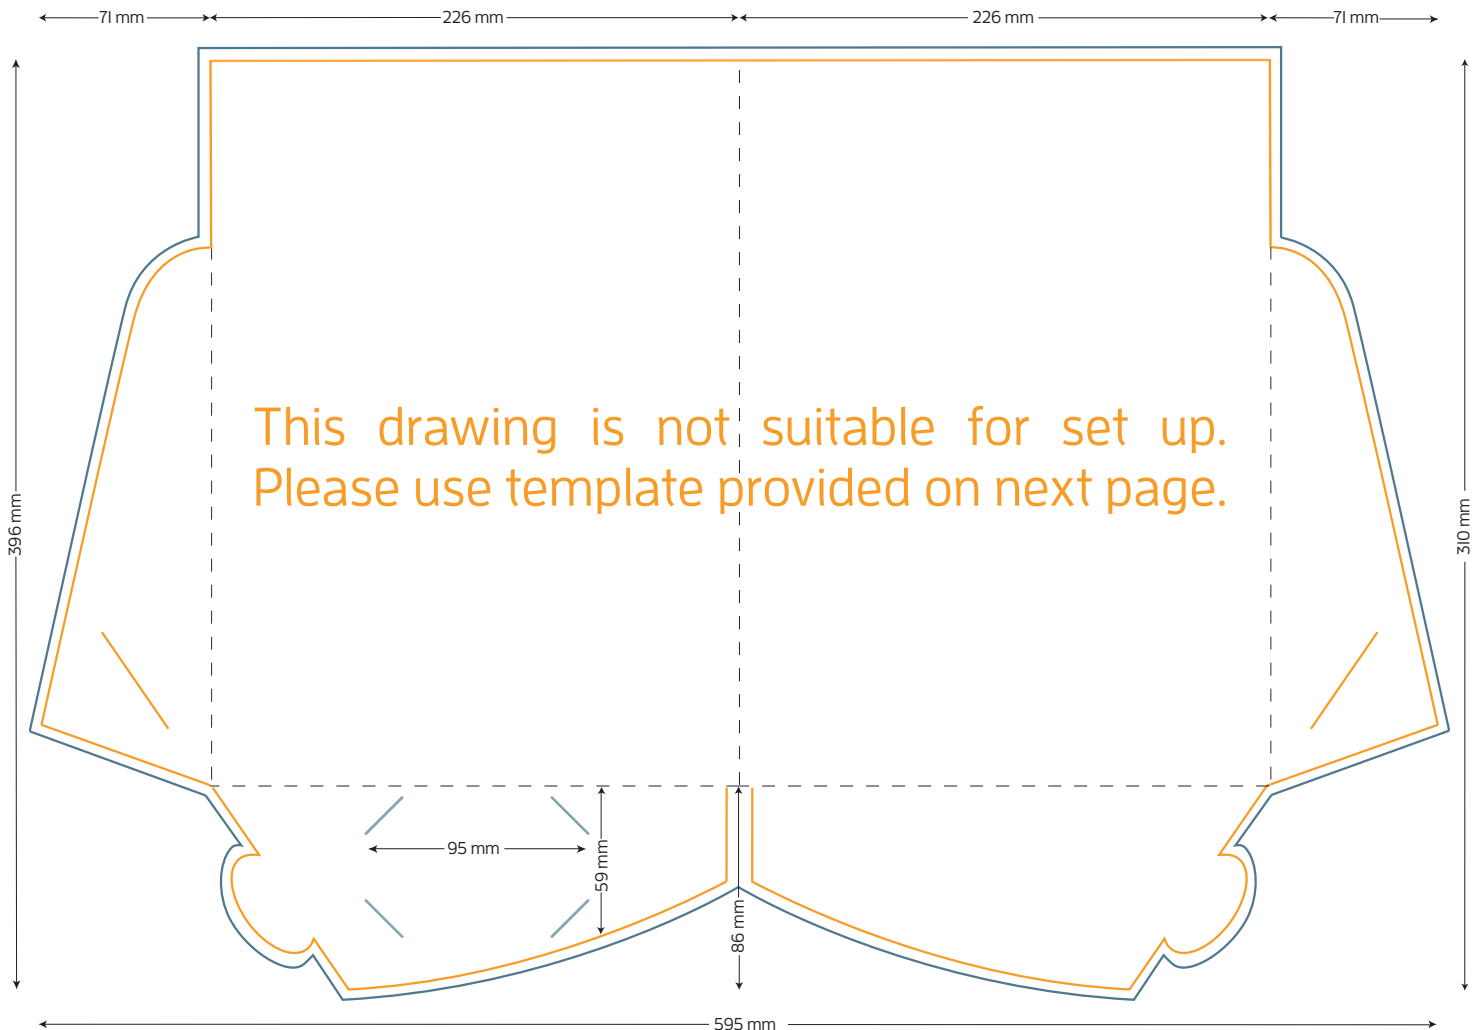

STYLE S A4 Presentation Folder

Double sided flap, no gusset

FOLDED SIZE: 226mm x 310mm

 TRIM SIZE: 595mm x 396mm

 BLEED: 5mm on all sides

 BUSINESS CARD SLITS

 LOCKING TAB SLIT

Presentation Folder artwork needs to be supplied as a two page PDF per side.

Page 1 Artwork needs to include key lines. This is to demonstrate the position of images and text.

Page 2 Artwork has no key lines. This page will be used to generate the print file.

Phone: 1800 537 774
www.lepcolourprinters.com.au

Last update 25/07/2019 #T0031

STYLE S A4 Presentation Folder

Double sided flap, no gusset

FOLDED SIZE: 226mm x 310mm