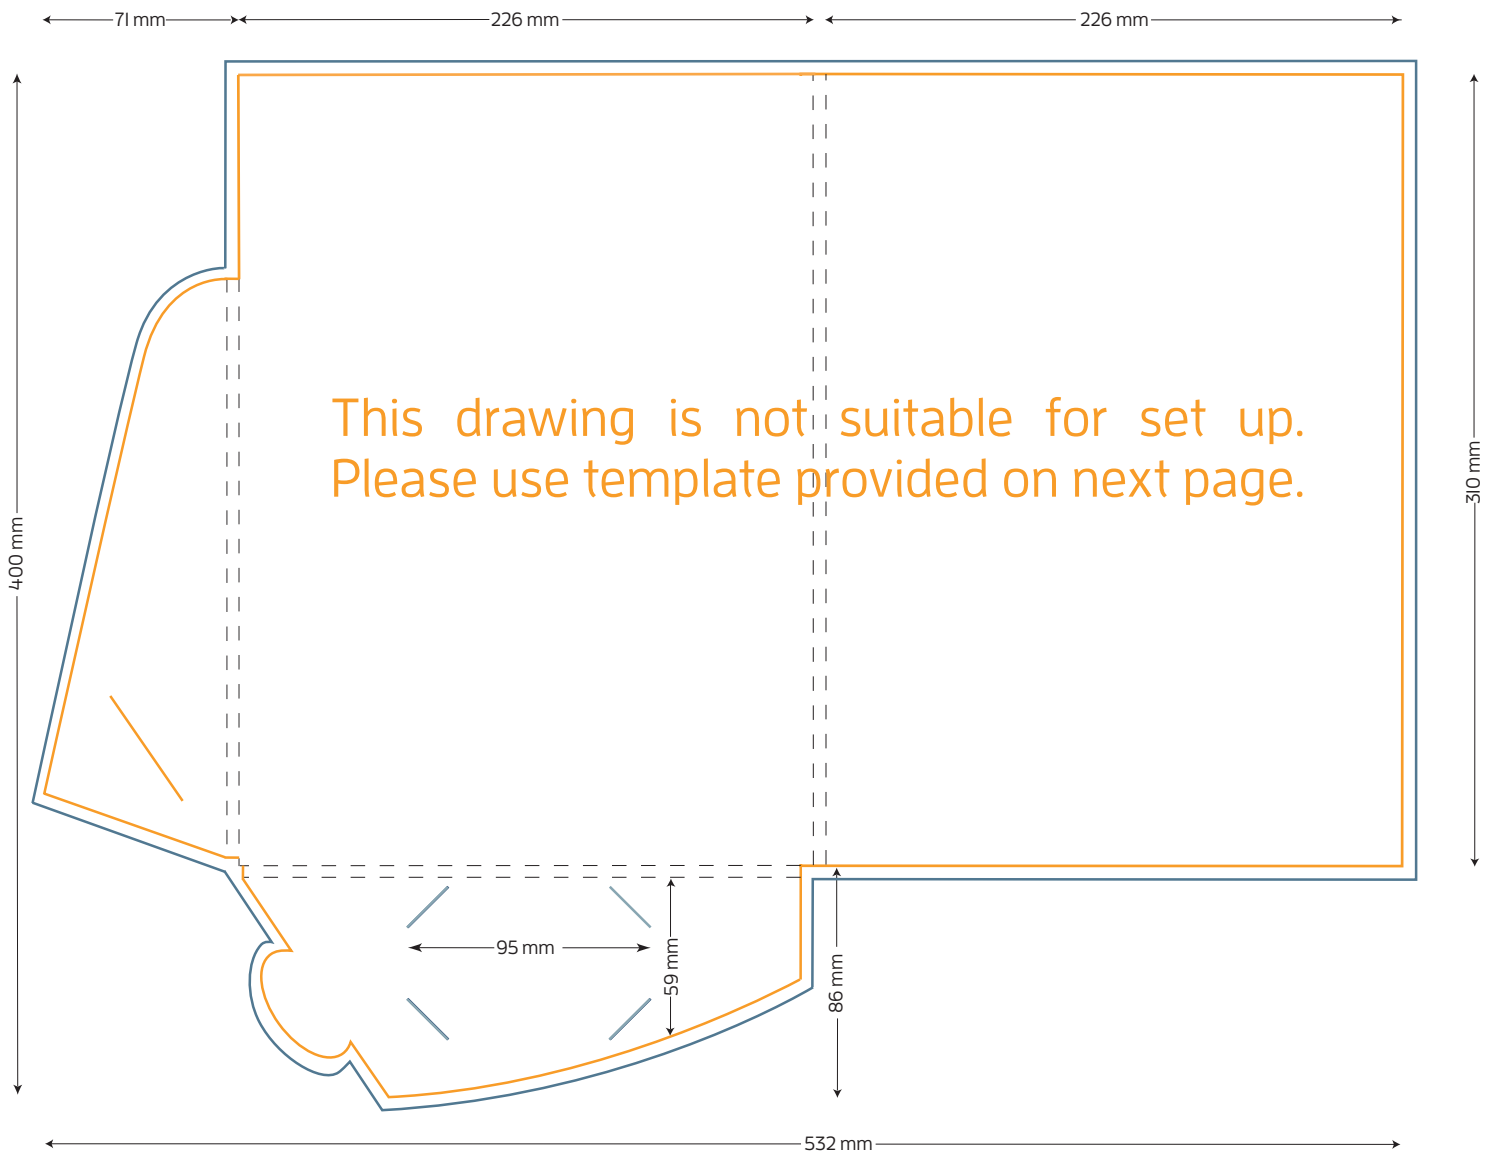

## Single sided flap, 4mm gussets, 5mm spine

FOLDED SIZE: 226mm x 310mm

-  TRIM SIZE: 532mm x 400mm
-  BLEED: 5mm on all sides
-  BUSINESS CARD SLITS
-  LOCKING TAB SLIT

Presentation Folder artwork needs to be supplied as a two page PDF per side.

Page 1 Artwork needs to include key lines. This is to demonstrate the position of images and text.

Page 2 Artwork has no key lines. This page will be used to generate the print file.

**STYLE R A4 Presentation Folder**  
Single sided flap, 4mm gussets, 5mm spine

FOLDED SIZE: 226mm x 310mm