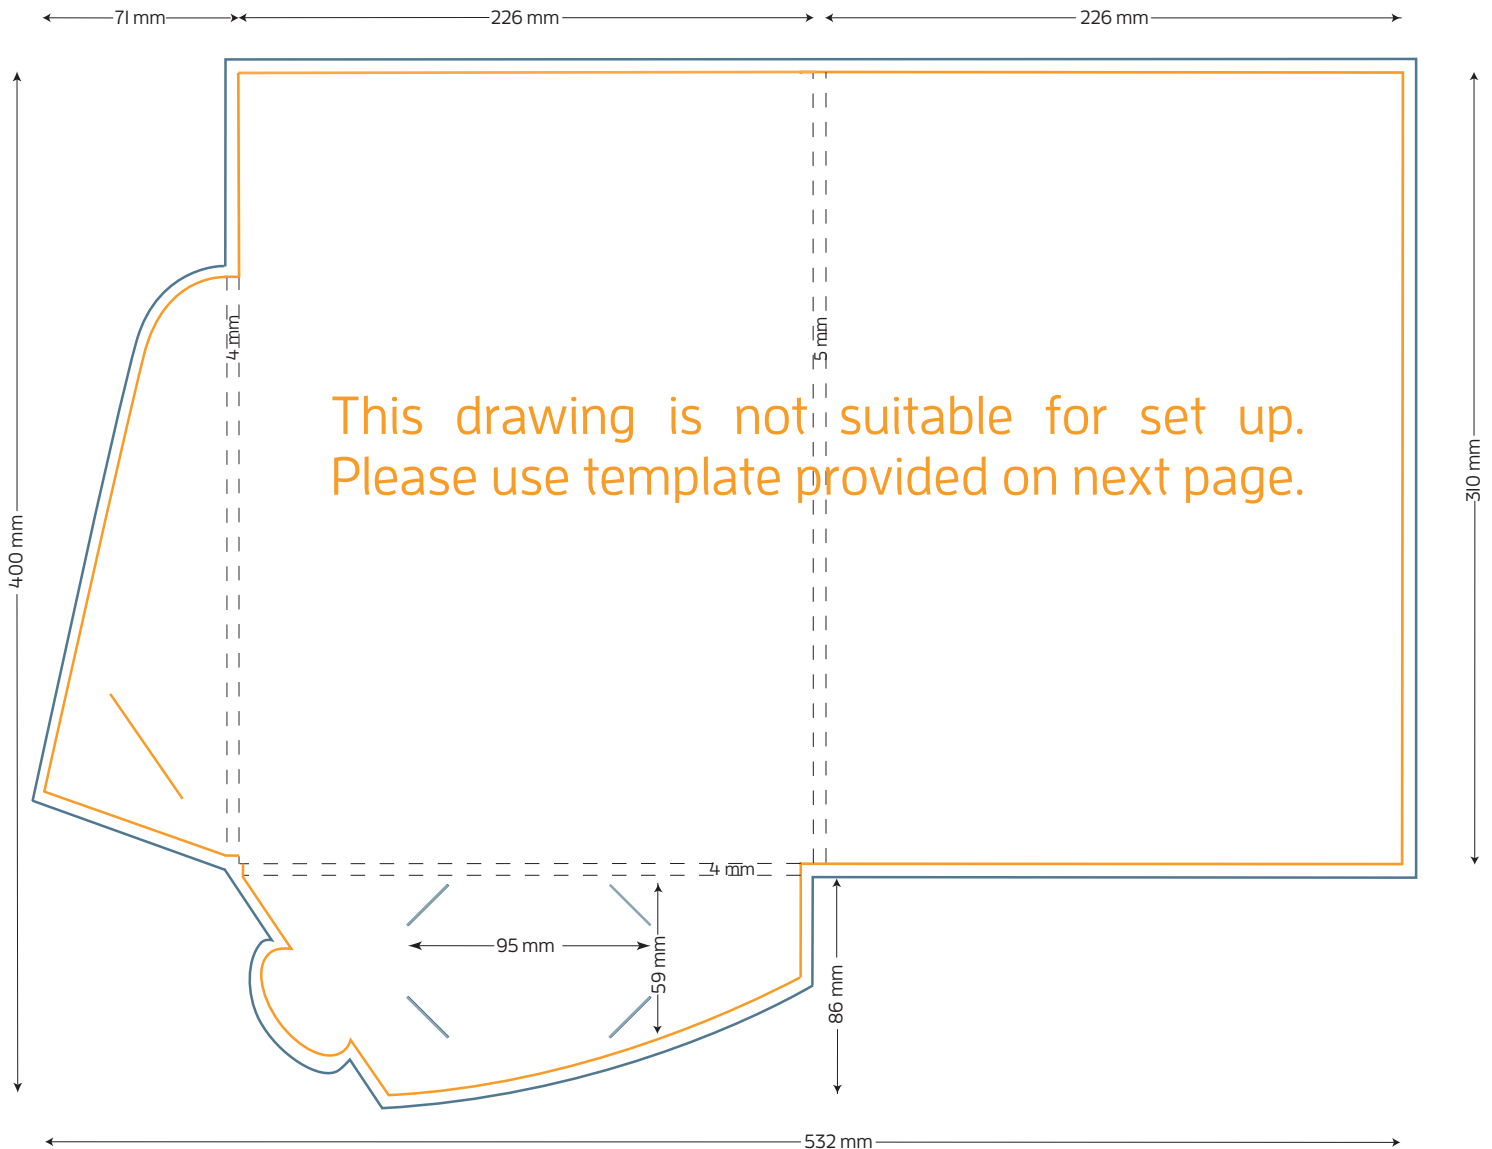

## Single sided flap, 4mm gussets, 5mm spine

FOLDED SIZE: 226mm x 310mm

- TRIM SIZE: 532mm x 400mm
- BLEED: 5mm on all sides
- BUSINESS CARD SLITS
- LOCKING TAB SLIT

This drawing is not suitable for set up.  
Please use template provided on next page.

Presentation Folder artwork needs to be supplied as a two page PDF per side.

Page 1 Artwork needs to include key lines. This is to demonstrate the position of images and text.

Page 2 Artwork has no key lines. This page will be used to generate the print file.

**STYLE R A4 Presentation Folder**  
Single sided flap, 4mm gussets, 5mm spine

FOLDED SIZE: 226mm x 310mm