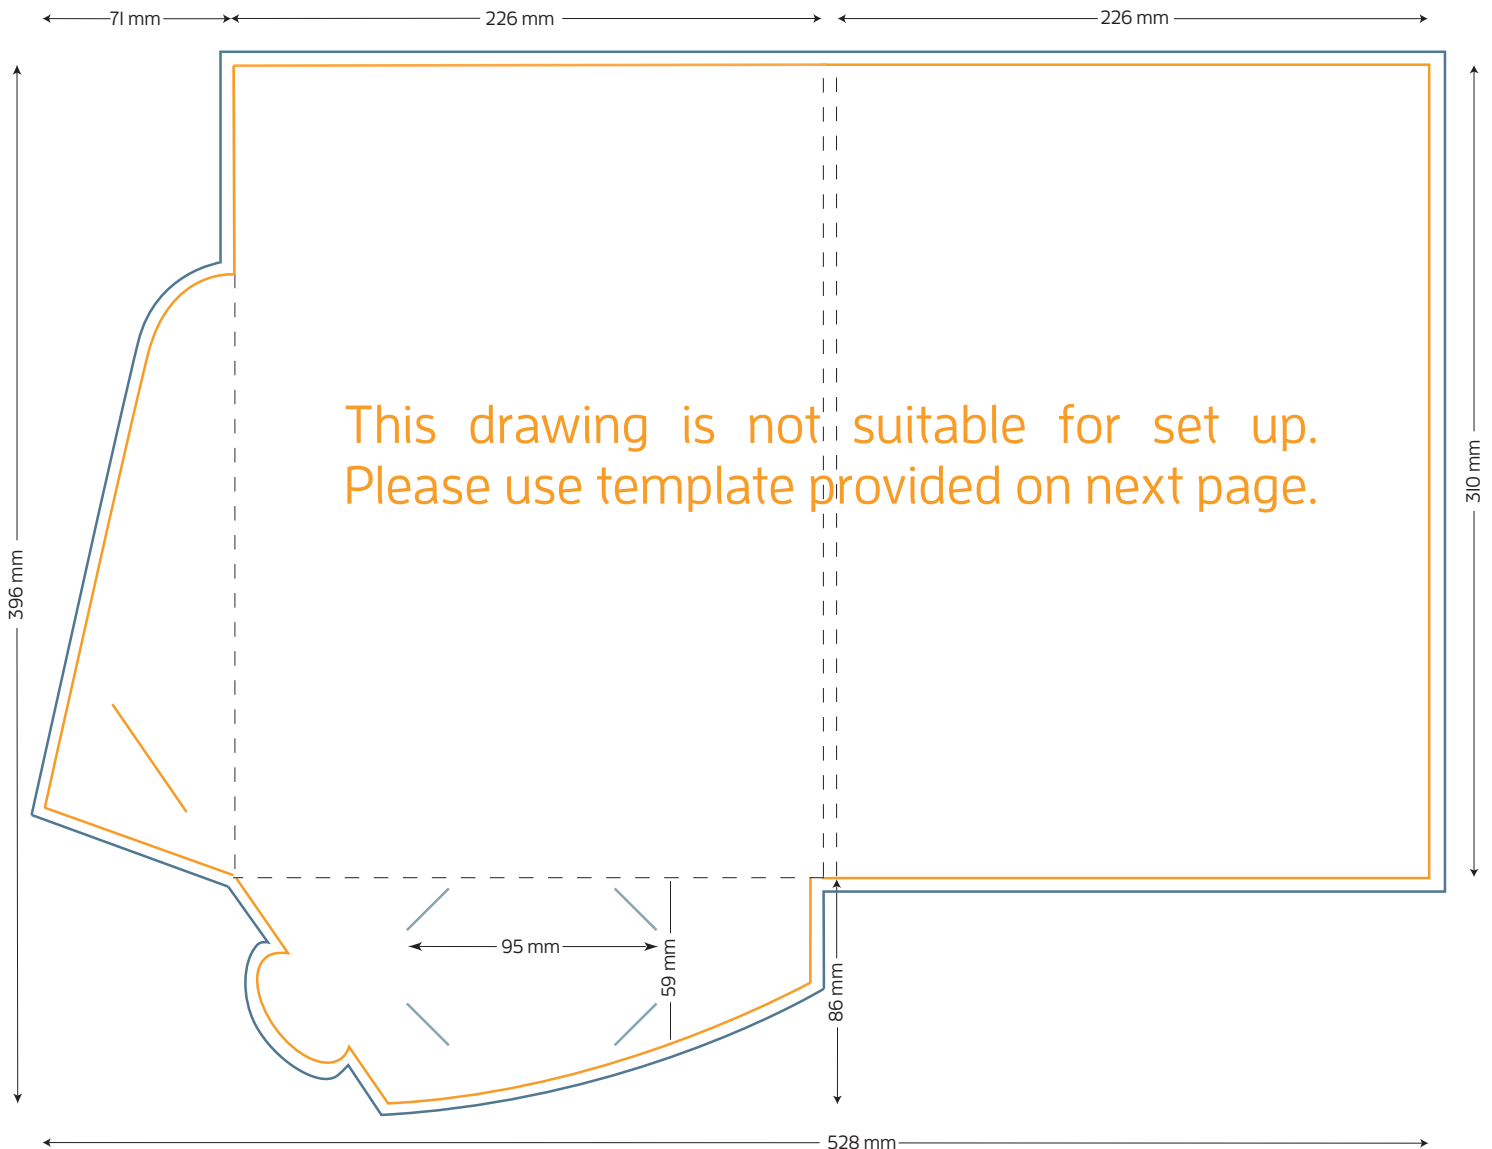

# STYLE Q A4 Presentation Folder

## Single sided flap, 5mm spine

FOLDED SIZE: 226mm x 310mm

-  TRIM SIZE: 528mm x 396mm
-  BLEED: 5mm on all sides
-  BUSINESS CARD SLITS
-  LOCKING TAB SLIT

Presentation Folder artwork needs to be supplied as a two page PDF per side.

Page 1 Artwork needs to include key lines. This is to demonstrate the position of images and text.

Page 2 Artwork has no key lines. This page will be used to generate the print file.

**STYLE Q A4 Presentation Folder**

Single sided flap, 5mm spine

FOLDED SIZE: 226mm x 310mm