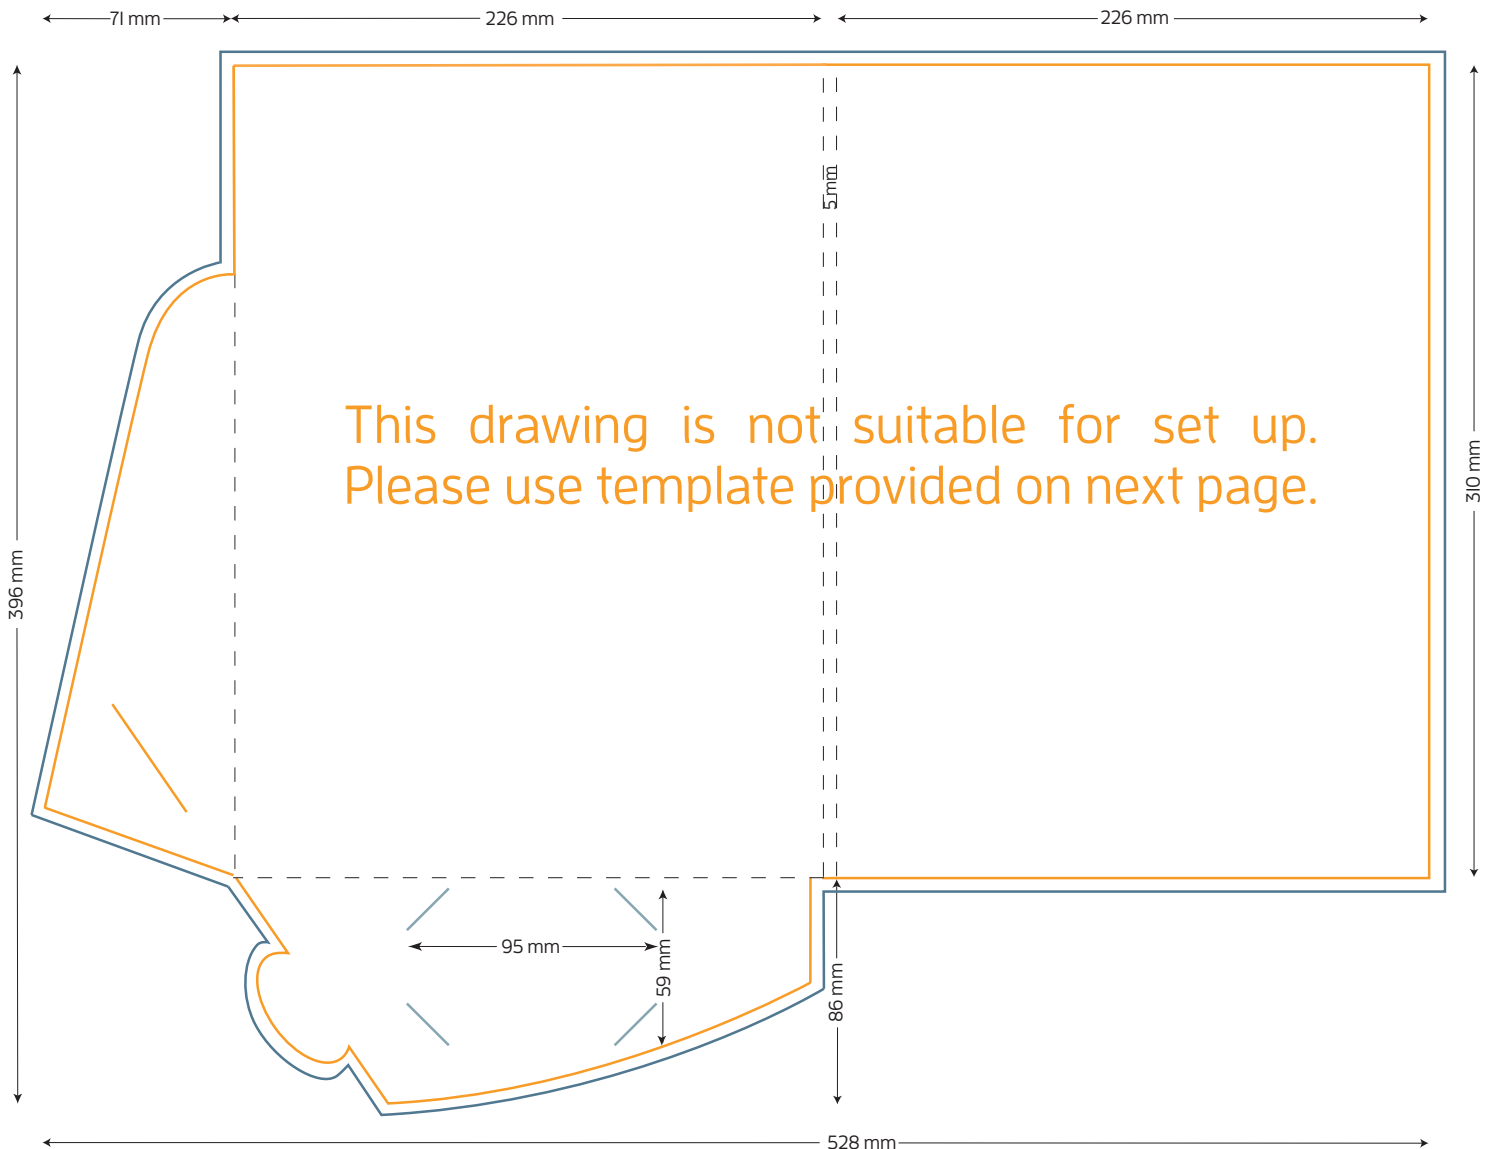

STYLE Q A4 Presentation Folder

Single sided flap, 5mm spine only

FOLDED SIZE: 226mm x 310mm

- TRIM SIZE: 528mm x 396mm
- BLEED: 5mm on all sides
- BUSINESS CARD SLITS
- LOCKING TAB SLIT

Presentation Folder artwork needs to be supplied as a two page PDF per side.

Page 1 Artwork needs to include key lines. This is to demonstrate the position of images and text.

Page 2 Artwork has no key lines. This page will be used to generate the print file.

STYLE Q A4 Presentation Folder

Single sided flap, 5mm spine only

FOLDED SIZE: 226mm x 310mm