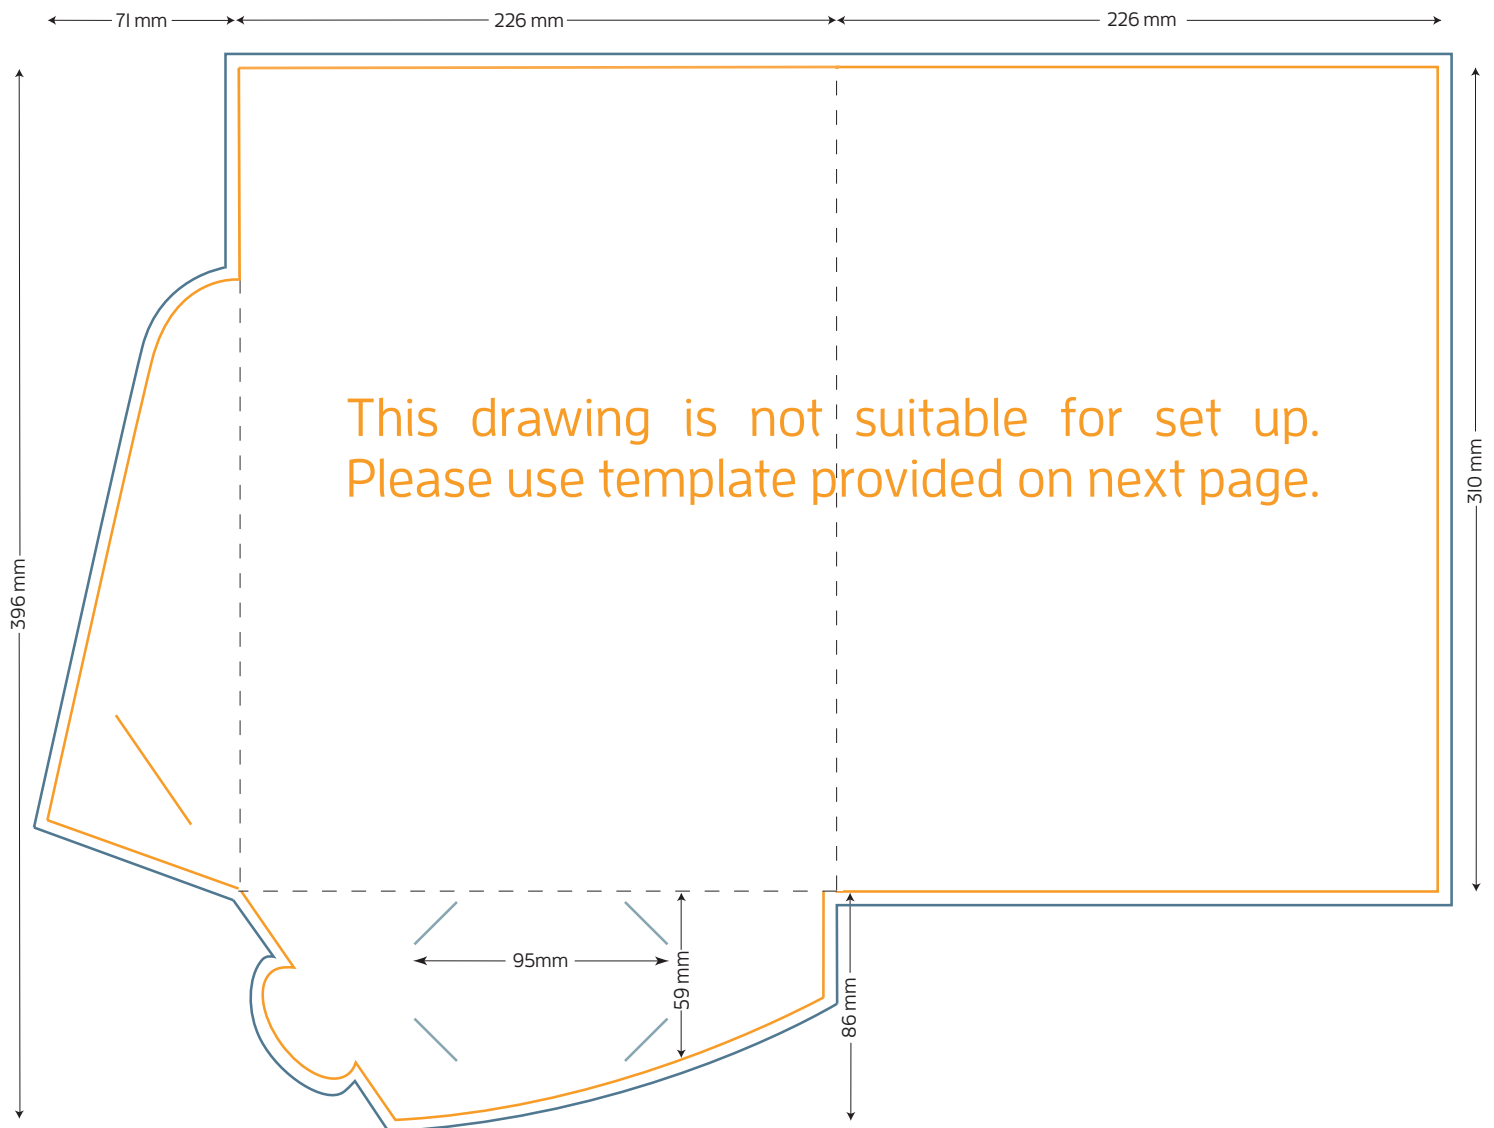

STYLE P A4 Presentation Folder

Single sided flap, no gusset

FOLDED SIZE: 226mm x 310mm

 TRIM SIZE: 523mm x 396mm

 BLEED: 5mm on all sides

 BUSINESS CARD SLITS

 LOCKING TAB SLIT

Presentation Folder artwork needs to be supplied as a two page PDF per side.

Page 1 Artwork needs to include key lines. This is to demonstrate the position of images and text.

Page 2 Artwork has no key lines. This page will be used to generate the print file.

Phone: 1800 537 774
www.lepcolourprinters.com.au

Last update 22/07/2019 #T0028

STYLE P A4 Presentation Folder

Single sided flap, no gusset

FOLDED SIZE: 226mm x 310mm