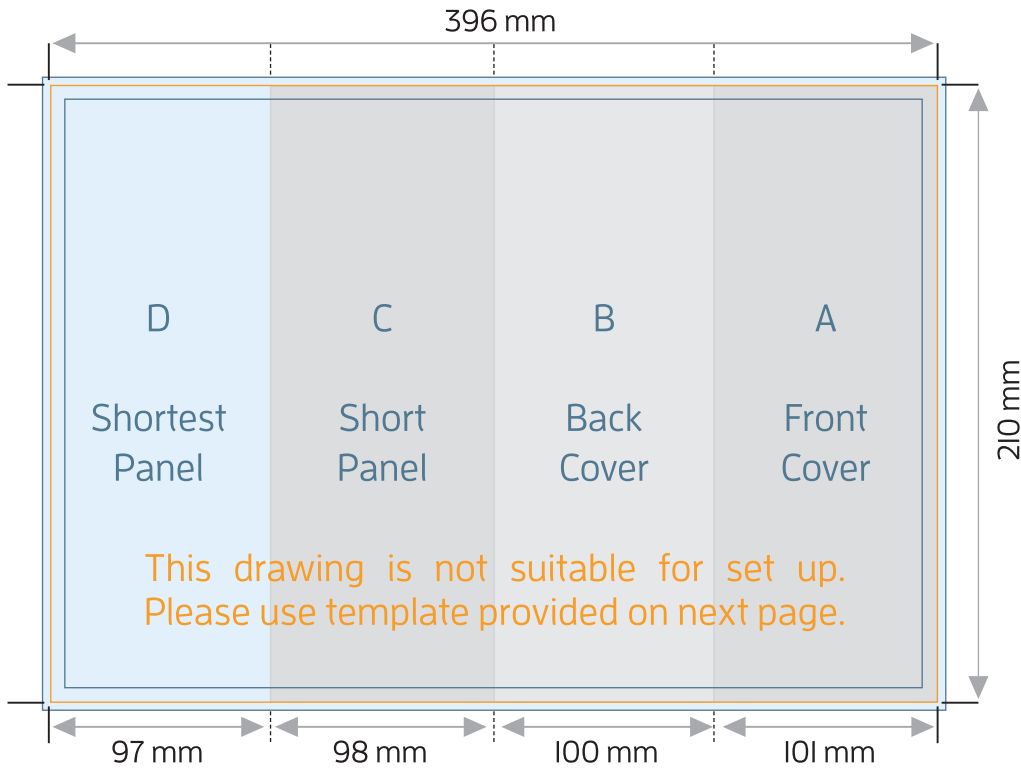

DL 8pp BROCHURE - ROLL FOLD

FOLDED SIZE: 101mm x 210mm

TRIM SIZE: 396mm x 210mm
 BLEED: 400mm x 214mm
 SAFE PRINT AREA: 390mm x 204mm

Brochure artwork needs to be supplied as a two page PDF.
 Outside as Part 1 and Inside as Part 2.

DL 8pp BROCHURE - ROLL FOLD

FOLDED SIZE: 101mm x 210mm

DL 8pp BROCHURE - ROLL FOLD

FOLDED SIZE: 101mm x 210mm