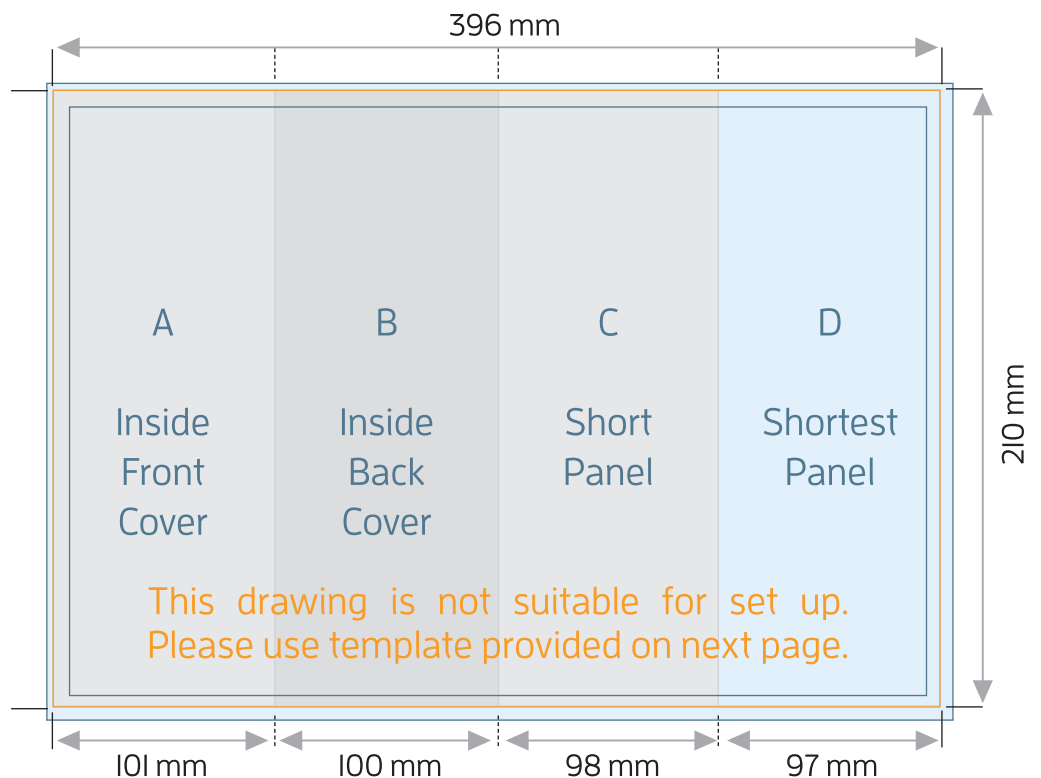

DL 8pp BROCHURE - ROLL FOLD

FOLDED SIZE: 101mm x 210mm

TRIM SIZE: 396mm x 210mm
 BLEED: 400mm x 214mm
 SAFE PRINT AREA: 390mm x 204mm

Brochure artwork needs to be supplied as a two page PDF.
 Outside as Part 1 and Inside as Part 2.

DL 8pp BROCHURE - ROLL FOLD

FOLDED SIZE: 101mm x 210mm

DL 8pp BROCHURE - ROLL FOLD

FOLDED SIZE: 101mm x 210mm