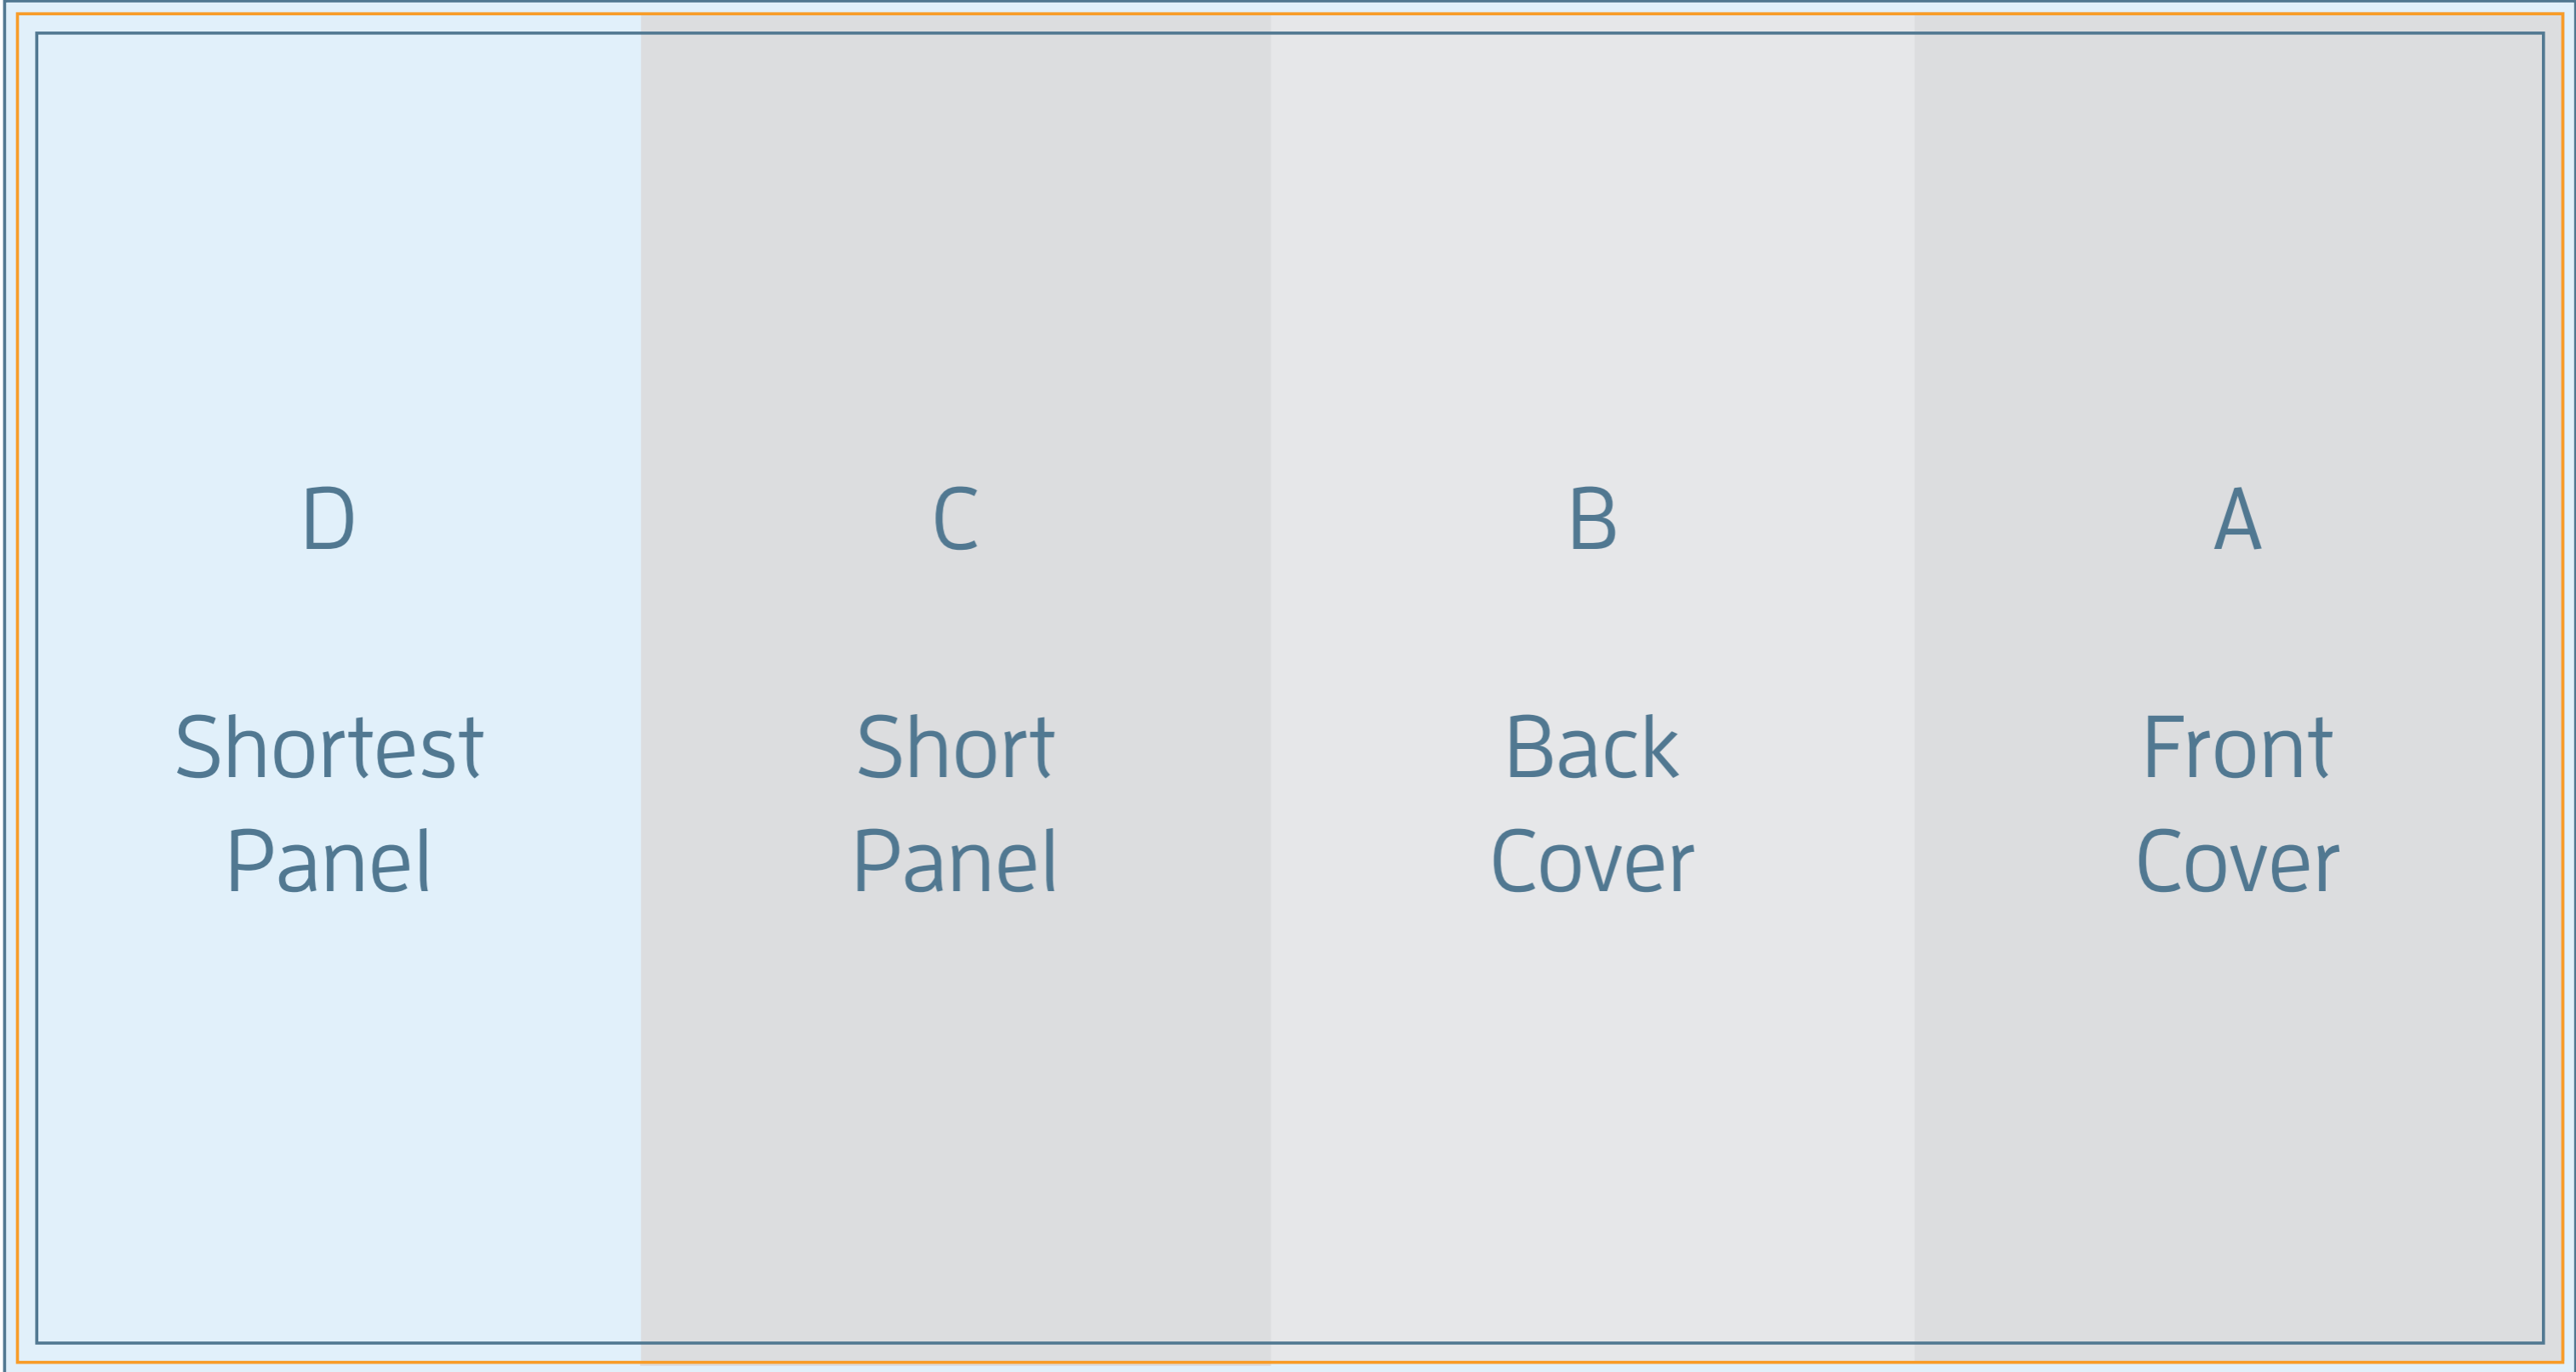

DL 8pp BROCHURE - ROLL FOLD

FOLDED SIZE: 101mm x 210mm

TRIM SIZE: 396mm x 210mm
 BLEED: 400mm x 214mm
 SAFE PRINT AREA: 390mm x 204mm

Brochure artwork needs to be supplied as a two page PDF.
 Outside as Part 1 and Inside as Part 2.

DL 8pp BROCHURE - ROLL FOLD

FOLDED SIZE: 101mm x 210mm

DL 8pp BROCHURE - ROLL FOLD

FOLDED SIZE: 101mm x 210mm