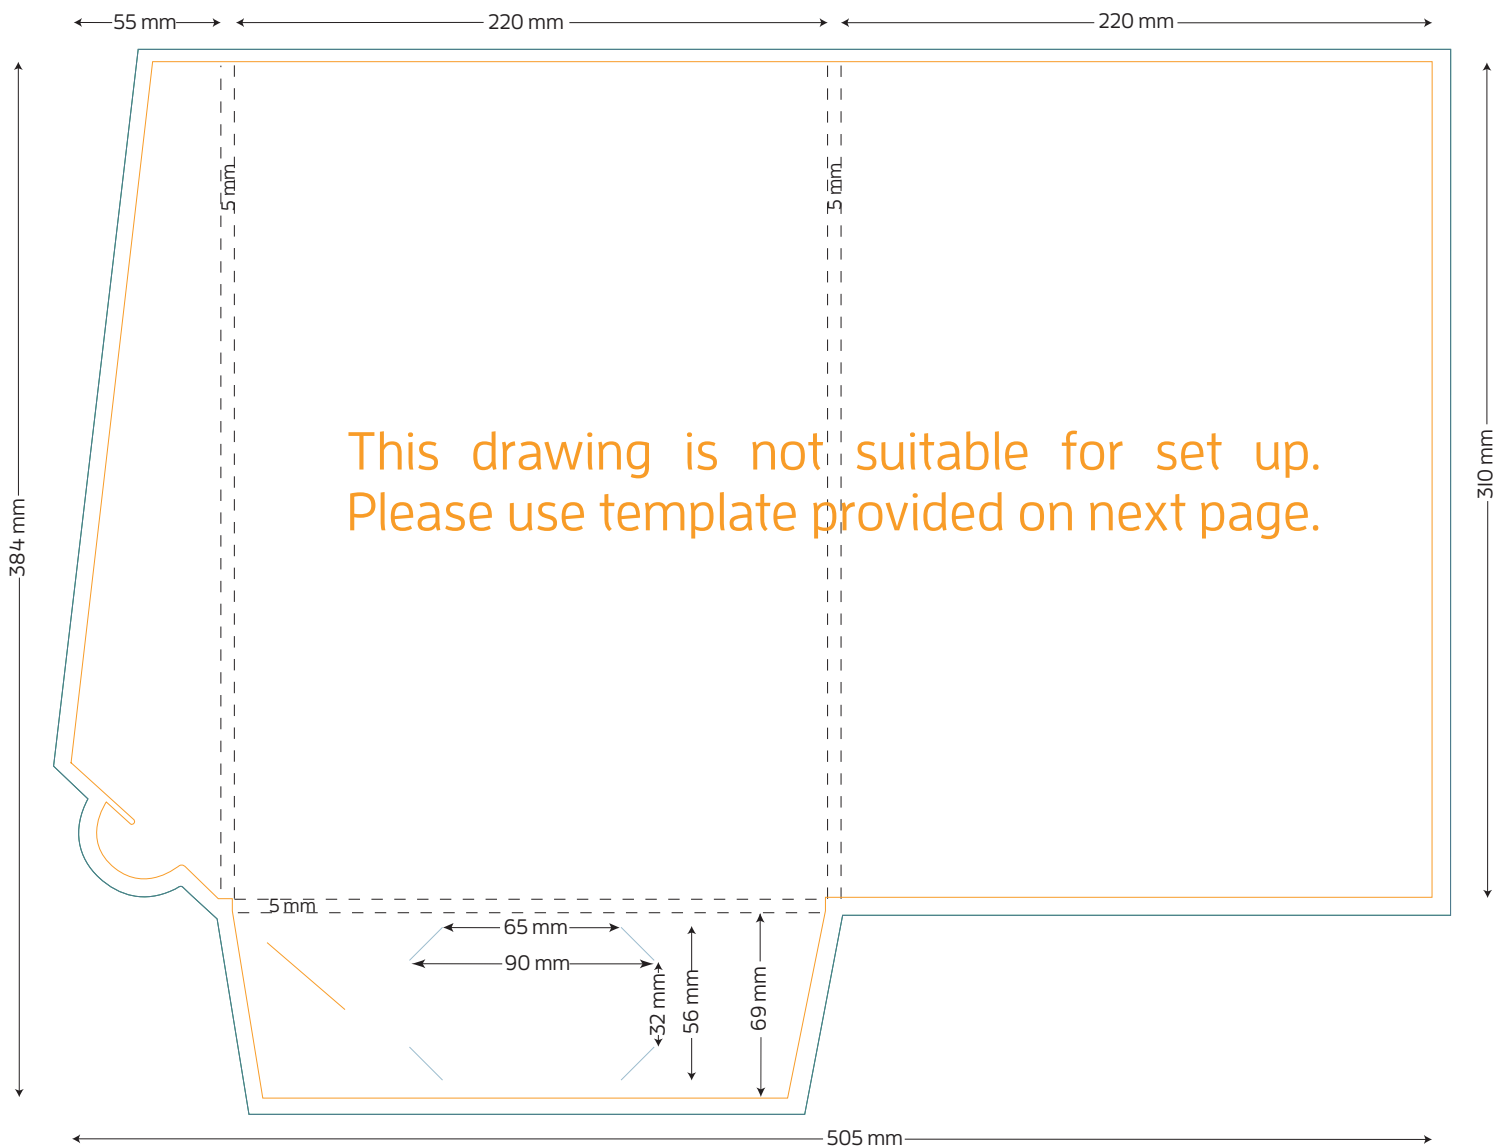

# Style G A4 Presentation Folder - 5mm Gusset

5mm GUSSET

FOLDED SIZE: 220mm x 310mm

-  TRIM SIZE: 505mm x 384mm
-  BLEED: 5mm on all sides
-  BUSINESS CARD SLITS (suitable for slimline card)
-  LOCKING TAB SLIT

Presentation Folder artwork needs to be supplied as a two page PDF per side.

Page 1 Artwork needs to include key lines. This is to demonstrate the position of images and text.

Page 2 Artwork has no key lines. This page will be used to generate the print file.

# Style G A4 Presentation Folder - 5mm Gusset

5mm GUSSET

FOLDED SIZE: 220mm x 310mm