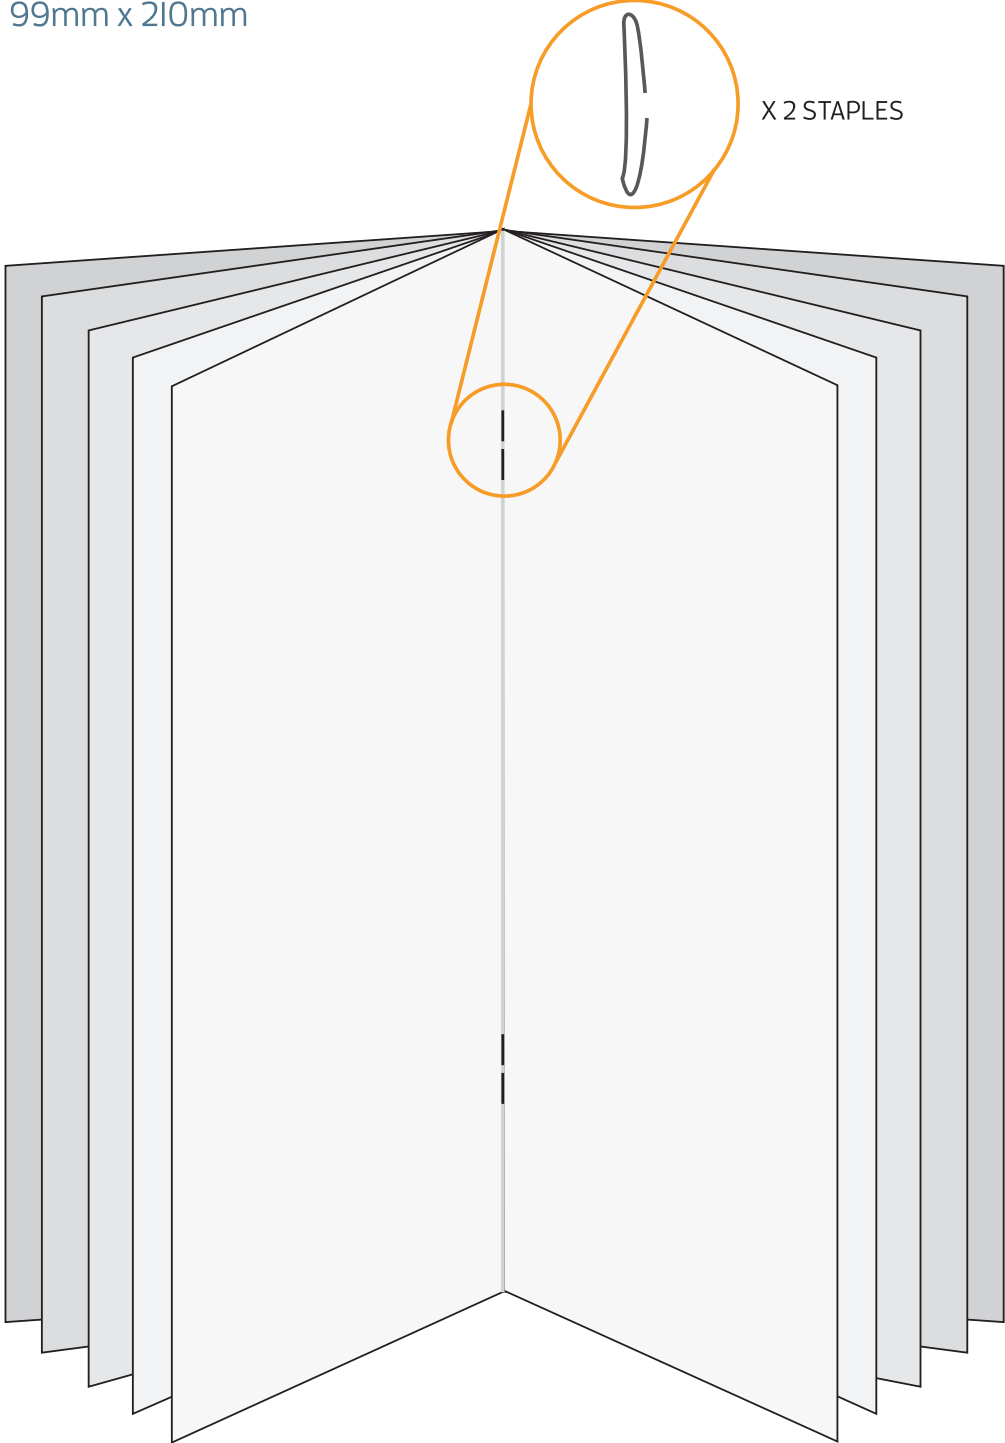

DL MAGAZINES

SIZE: 99mm x 210mm

 TRIM SIZE: 99mm x 210mm

 BLEED: 109mm x 220mm

 SAFE PRINT AREA: 89mm x 200mm

Phone: 1800 537 774
www.lepcolourprinters.com.au

Last update 19/01/2017 #AG0020

DL MAGAZINES

SADDLE STITCHED

FOLDED SIZE: 99mm x 210mm

Phone: 1800 537 774
www.lepcolourprinters.com.au

Last update 19/01/2017 #AG0020