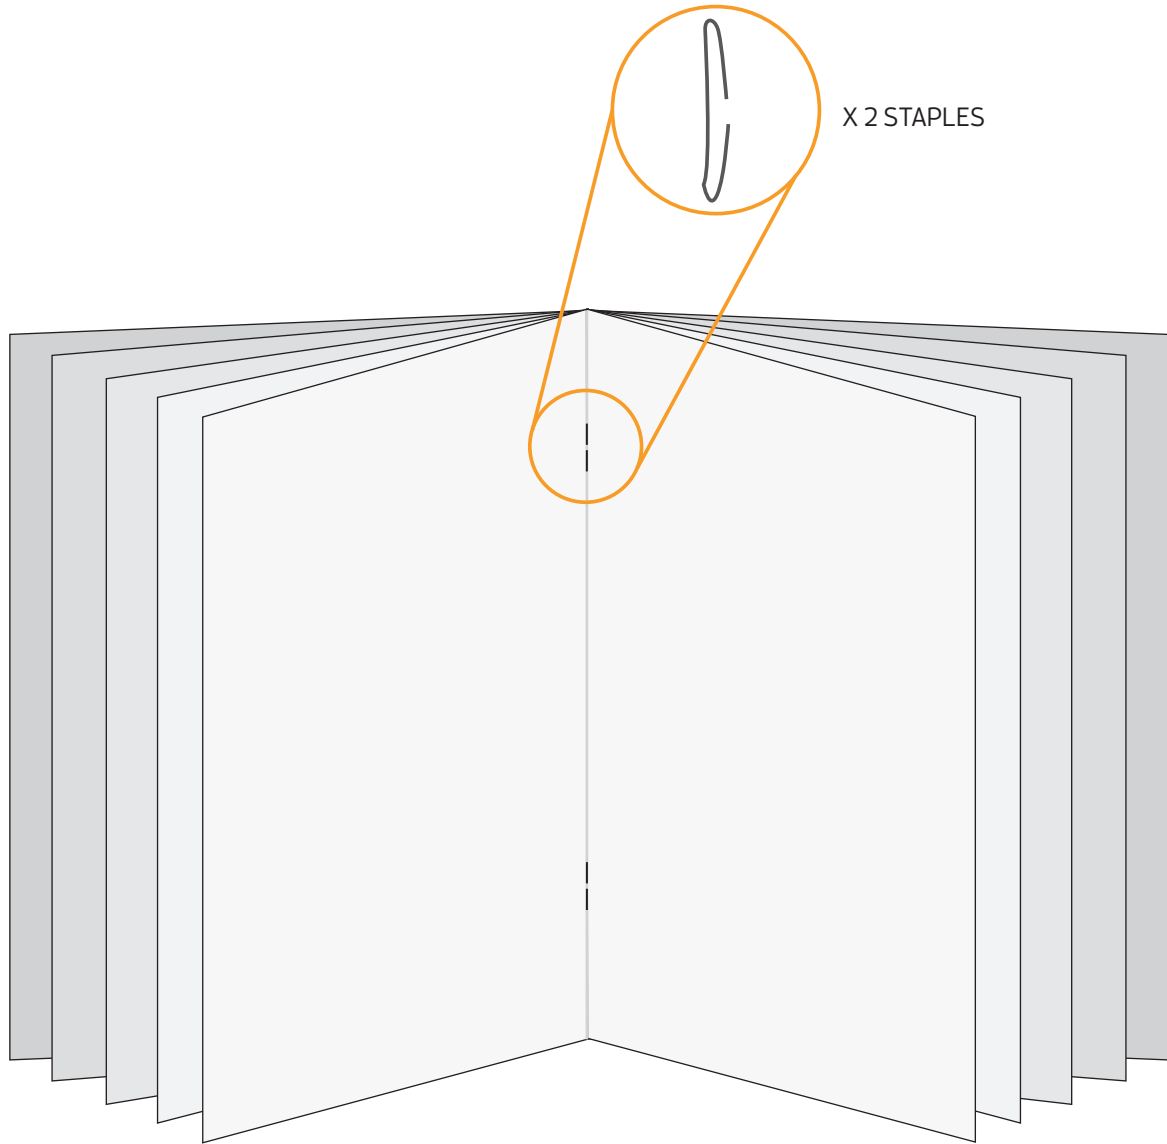

A5 MAGAZINES

SIZE: 148.5mm x 210mm

 TRIM SIZE: 148.5mm x 210mm

 BLEED: 158.5mm x 220mm

 SAFE PRINT AREA: 138.5mm x 200mm

Phone: 1800 537 774
www.lepcolourprinters.com.au

Last update 19/01/2017 #AG0022

A5 MAGAZINES

SADDLE STITCHED

FOLDED SIZE: 148.5mm x 210mm

Phone: 1800 537 774
www.lepcolourprinters.com.au

Last update 19/01/2017 #AG0022