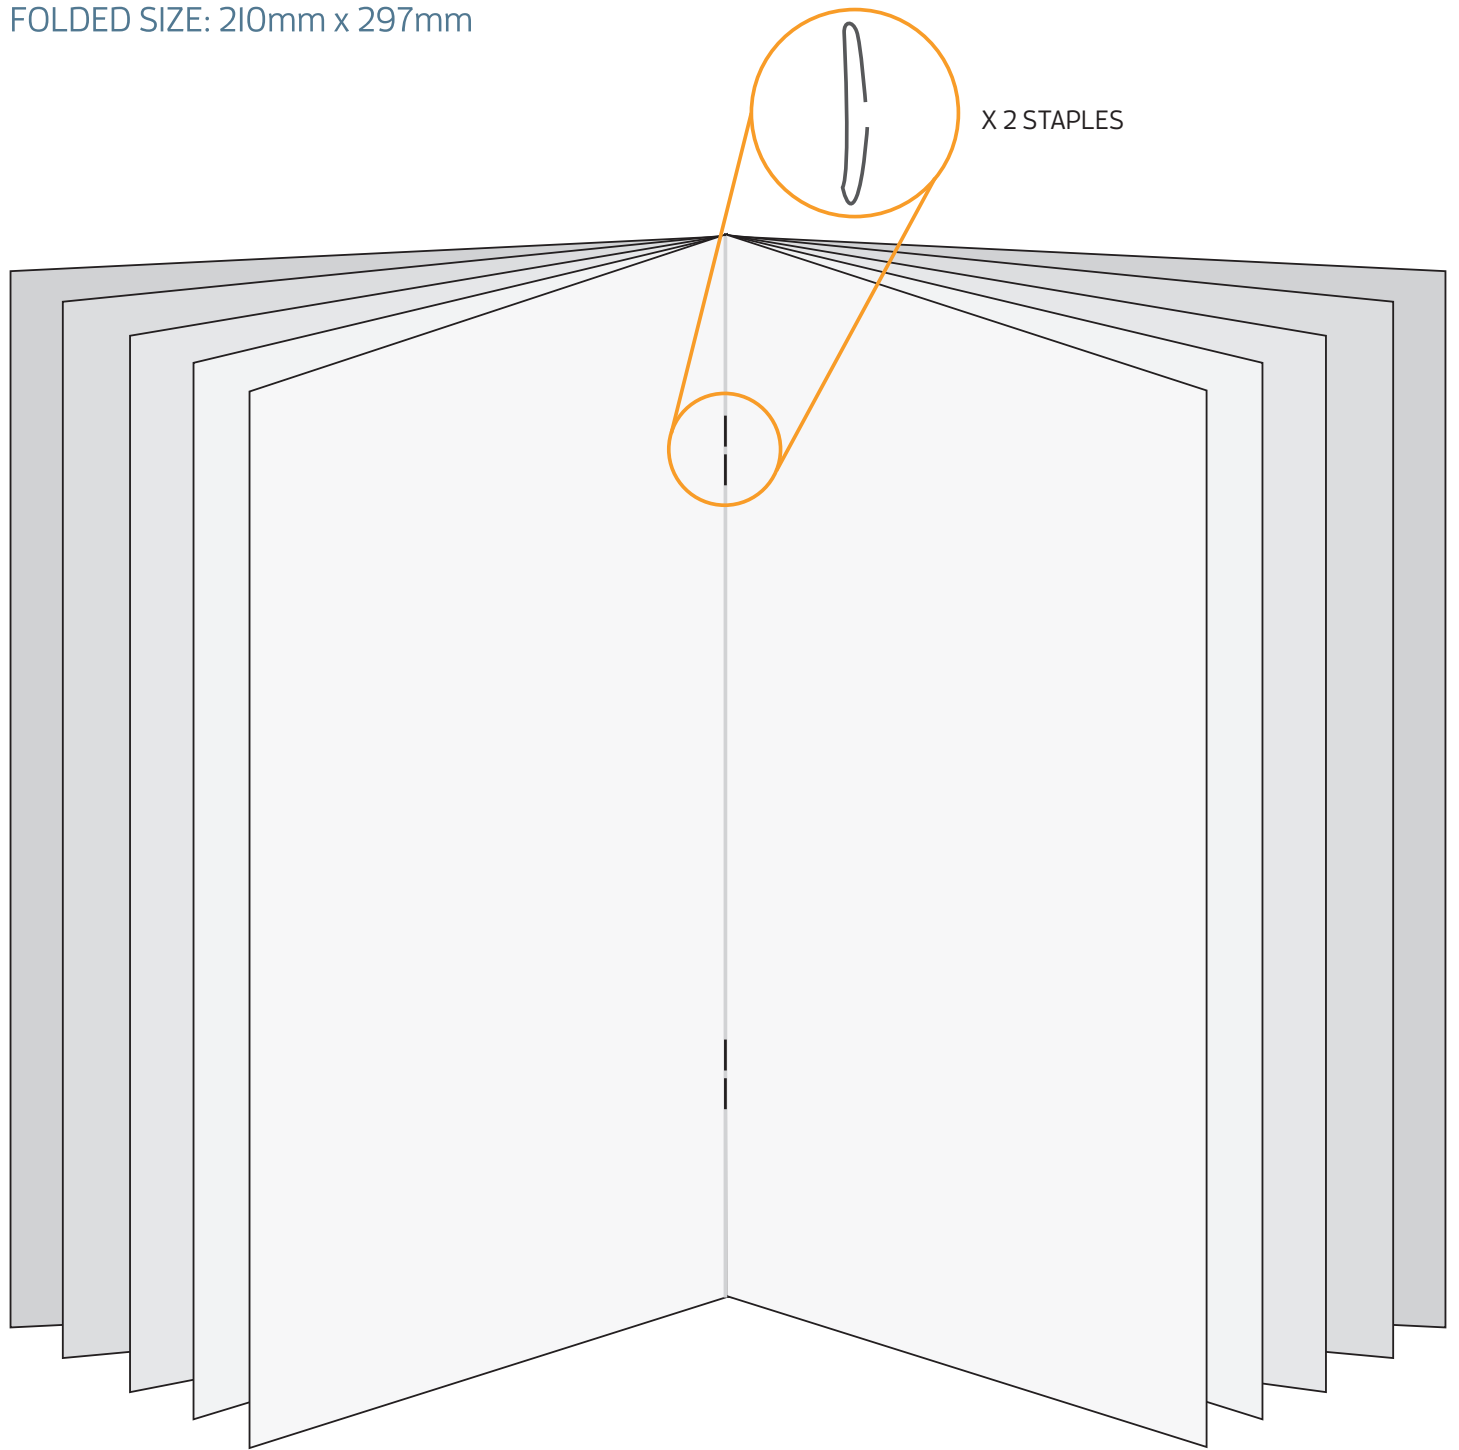

A4 MAGAZINES

SIZE: 210mm x 297mm

TRIM SIZE: 210mm x 297mm

BLEED: 220mm x 307mm

SAFE PRINT AREA: 200mm x 287mm

Phone: 1800 537 774
www.lepcolourprinters.com.au

Last update 19/01/2017 #AG0024

A4 MAGAZINES

SADDLE STITCHED

FOLDED SIZE: 210mm x 297mm

Phone: 1800 537 774
www.lepcolourprinters.com.au

Last update 19/01/2017 #AG0024