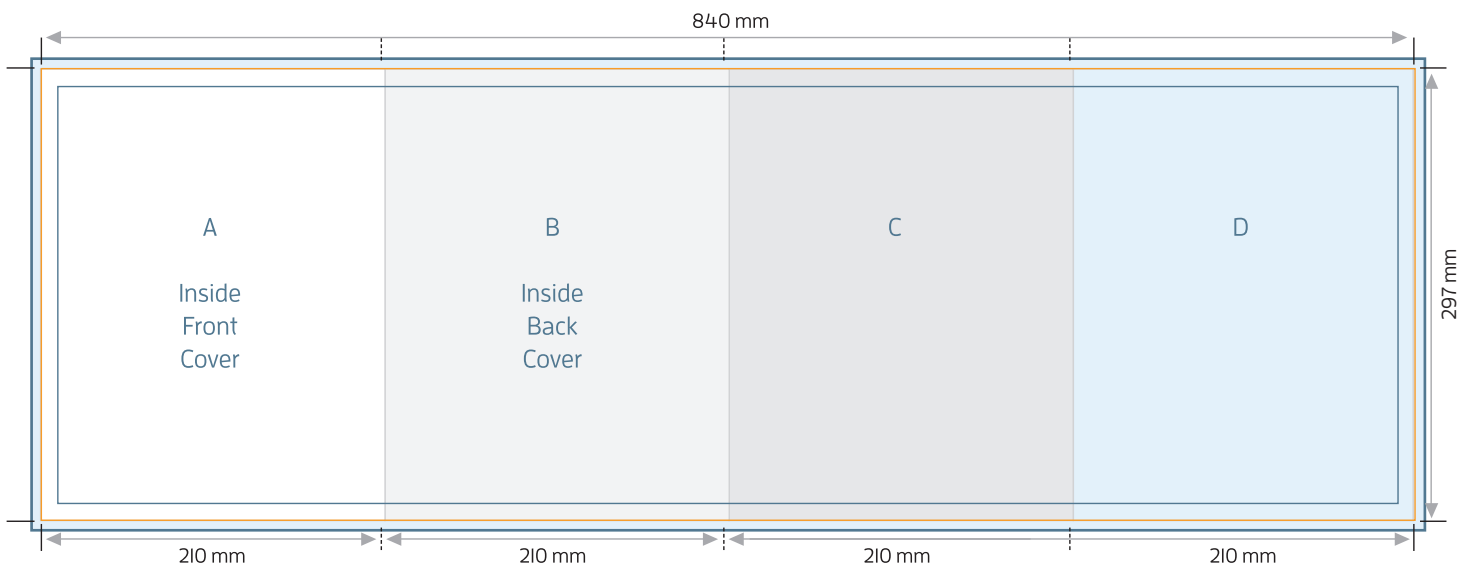

# A4 8pp BROCHURE - ZIG ZAG

FOLDED SIZE: 210mm x 297mm

TRIM SIZE: 840mm x 297mm    BLEED: 844mm x 30mm    SAFE PRINT AREA: 834mm x 291mm

Phone: 1800 537 774  
[www.lepcolourprinters.com.au](http://www.lepcolourprinters.com.au)

# A4 8pp BROCHURE - ZIG ZAG

TRIM SIZE: 840mm x 297mm

FOLDED SIZE: 210mm x 297mm

ALL PANELS ARE 210mm wide

Phone: 1800 537 774  
[www.lepcolourprinters.com.au](http://www.lepcolourprinters.com.au)

Last update 18/01/2017 #T0005