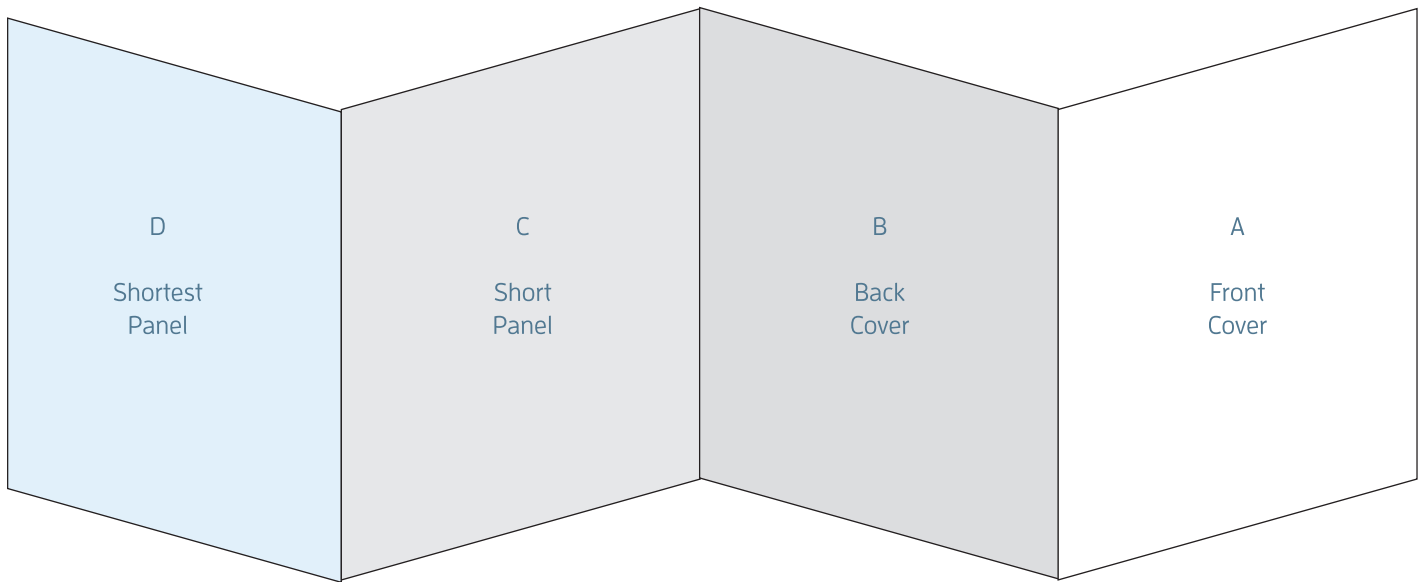

# A4 8pp BROCHURE - ZIG ZAG

FOLDED SIZE: 210mm x 297mm

TRIM SIZE: 840mm x 297mm    BLEED: 844mm x 30mm    SAFE PRINT AREA: 834mm x 291mm

Phone: 1800 537 774  
[www.lepcolourprinters.com.au](http://www.lepcolourprinters.com.au)

# A4 8pp BROCHURE - ZIG ZAG

TRIM SIZE: 840mm x 297mm

FOLDED SIZE: 210mm x 297mm

ALL PANELS ARE 210mm wide

Phone: 1800 537 774  
[www.lepcolourprinters.com.au](http://www.lepcolourprinters.com.au)

Last update 18/01/2017 #T0005