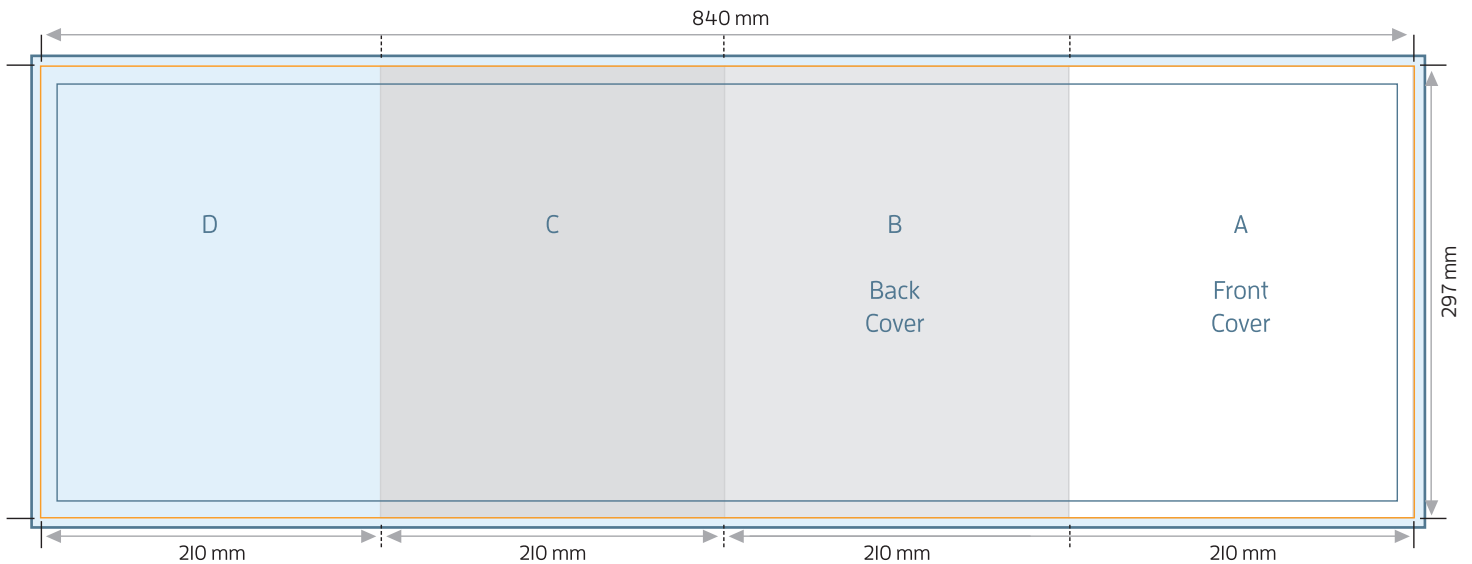

# A4 8pp BROCHURE - ZIG ZAG

FOLDED SIZE: 210mm x 297mm

TRIM SIZE: 840mm x 297mm    BLEED: 844mm x 30mm    SAFE PRINT AREA: 834mm x 291mm

Phone: 1800 537 774  
[www.lepcolourprinters.com.au](http://www.lepcolourprinters.com.au)

# A4 8pp BROCHURE - ZIG ZAG

TRIM SIZE: 840mm x 297mm

FOLDED SIZE: 210mm x 297mm

ALL PANELS ARE 210mm wide

Phone: 1800 537 774  
[www.lepcolourprinters.com.au](http://www.lepcolourprinters.com.au)

Last update 18/01/2017 #T0005