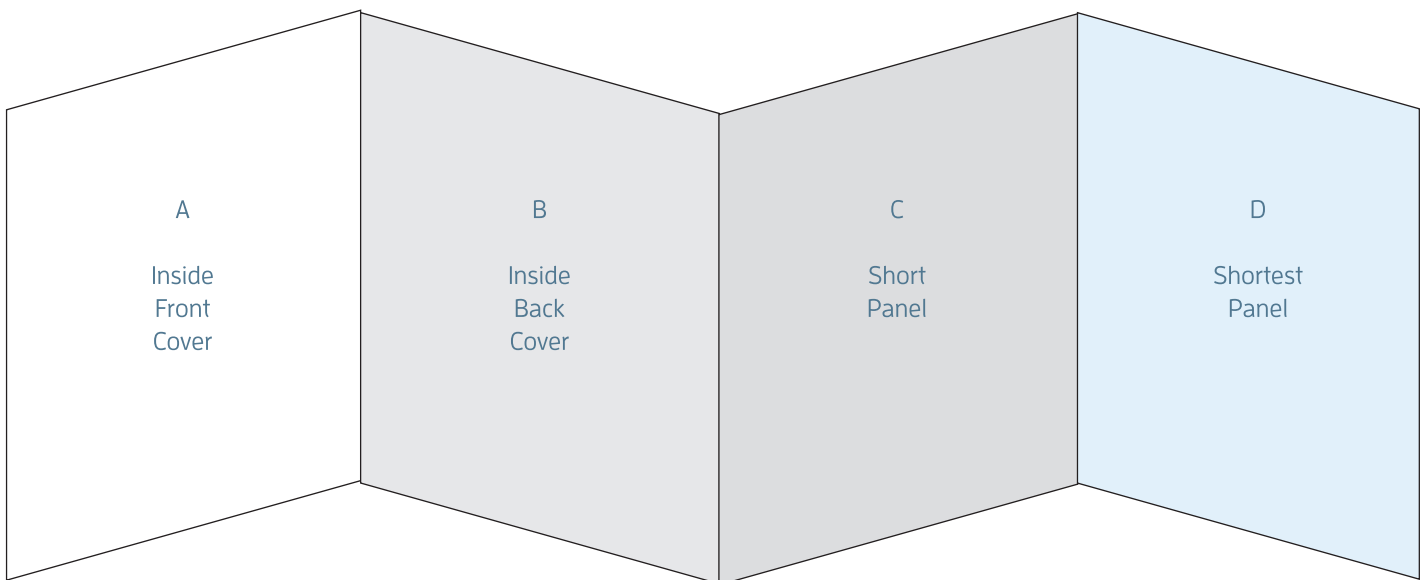

# A4 8pp BROCHURE - ZIG ZAG

FOLDED SIZE: 210mm x 297mm

TRIM SIZE: 840mm x 297mm    BLEED: 844mm x 30mm    SAFE PRINT AREA: 834mm x 291mm

Phone: 1800 537 774  
[www.lepcolourprinters.com.au](http://www.lepcolourprinters.com.au)

# A4 8pp BROCHURE - ZIG ZAG

TRIM SIZE: 840mm x 297mm

FOLDED SIZE: 210mm x 297mm

ALL PANELS ARE 210mm wide

Phone: 1800 537 774  
[www.lepcolourprinters.com.au](http://www.lepcolourprinters.com.au)

Last update 18/01/2017 #T0005