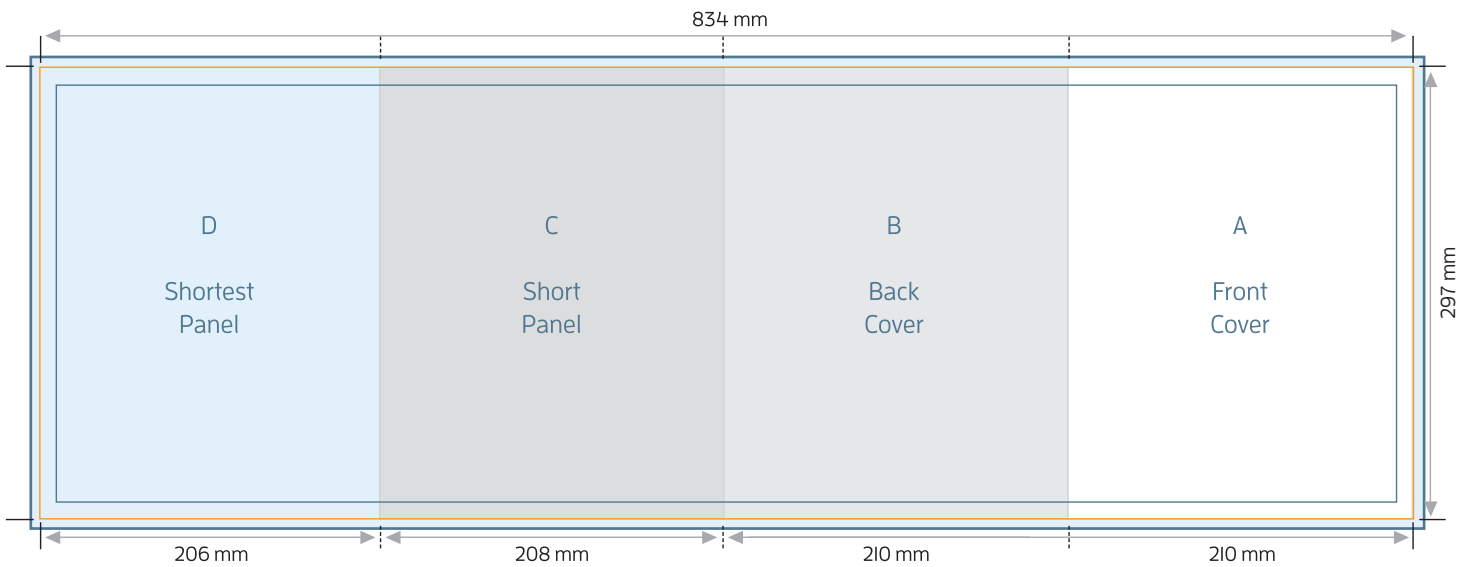

# A4 8pp BROCHURE - ROLL FOLD

FOLDED SIZE: 210mm x 297mm

TRIM SIZE: 834mm x 297mm    BLEED: 838mm x 301mm    SAFE PRINT AREA: 828mm x 291mm

Phone: 1800 537 774  
[www.lepcolourprinters.com.au](http://www.lepcolourprinters.com.au)

# A4 8pp BROCHURE - ROLL FOLD

TRIM SIZE: 834mm x 297mm

FOLDED SIZE: 210mm x 297mm

Phone: 1800 537 774  
[www.lepcolourprinters.com.au](http://www.lepcolourprinters.com.au)

Last update 18/01/2017 #T0006