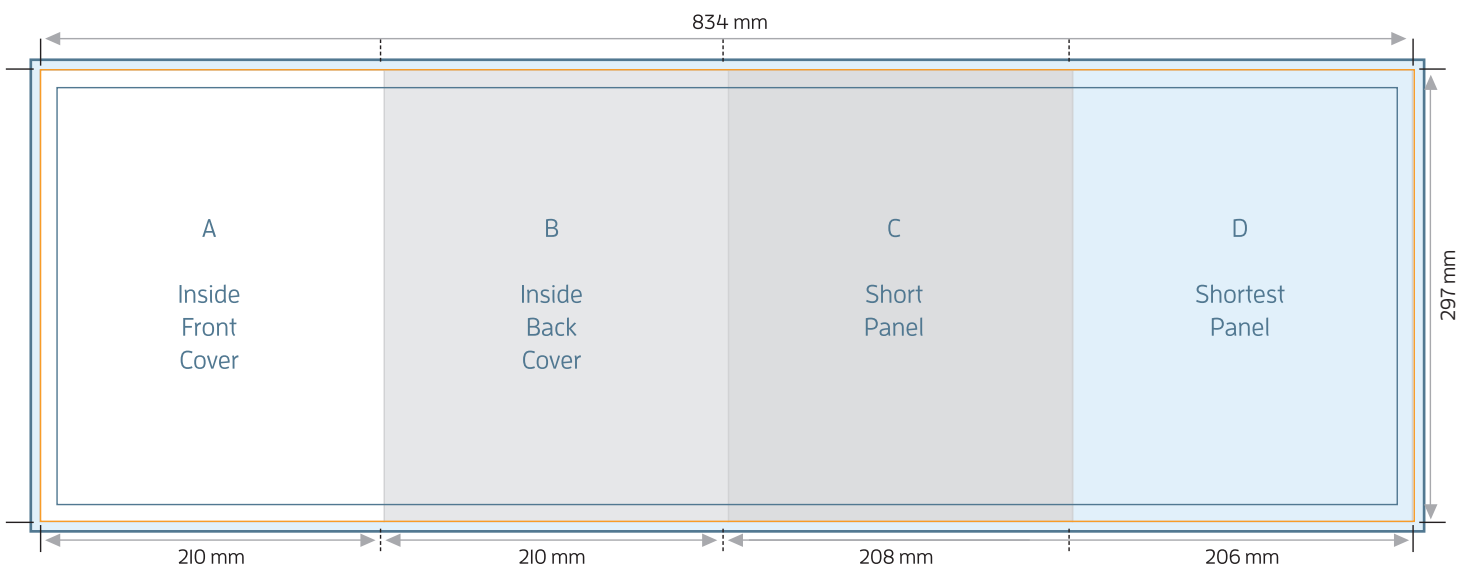

# A4 8pp BROCHURE - ROLL FOLD

FOLDED SIZE: 210mm x 297mm

TRIM SIZE: 834mm x 297mm    BLEED: 838mm x 301mm    SAFE PRINT AREA: 828mm x 291mm

Phone: 1800 537 774  
[www.lepcolourprinters.com.au](http://www.lepcolourprinters.com.au)

# A4 8pp BROCHURE - ROLL FOLD

TRIM SIZE: 834mm x 297mm

FOLDED SIZE: 210mm x 297mm

Phone: 1800 537 774  
[www.lepcolourprinters.com.au](http://www.lepcolourprinters.com.au)

Last update 18/01/2017 #T0006