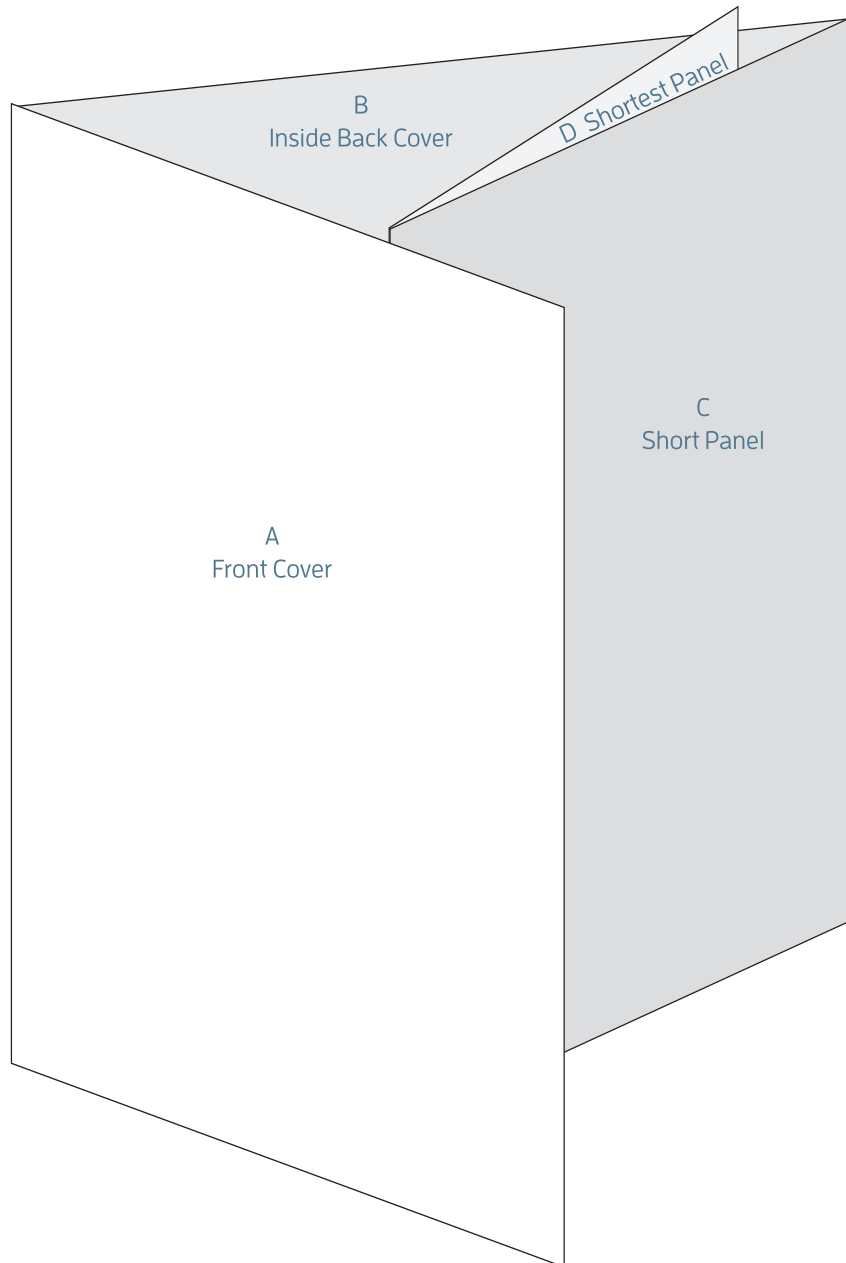

# A4 8pp BROCHURE - ROLL FOLD

FOLDED SIZE: 210mm x 297mm

TRIM SIZE: 834mm x 297mm    BLEED: 838mm x 301mm    SAFE PRINT AREA: 828mm x 291mm

Phone: 1800 537 774  
[www.lepcolourprinters.com.au](http://www.lepcolourprinters.com.au)

# A4 8pp BROCHURE - ROLL FOLD

TRIM SIZE: 834mm x 297mm

FOLDED SIZE: 210mm x 297mm

Phone: 1800 537 774  
[www.lepcolourprinters.com.au](http://www.lepcolourprinters.com.au)

Last update 18/01/2017 #T0006