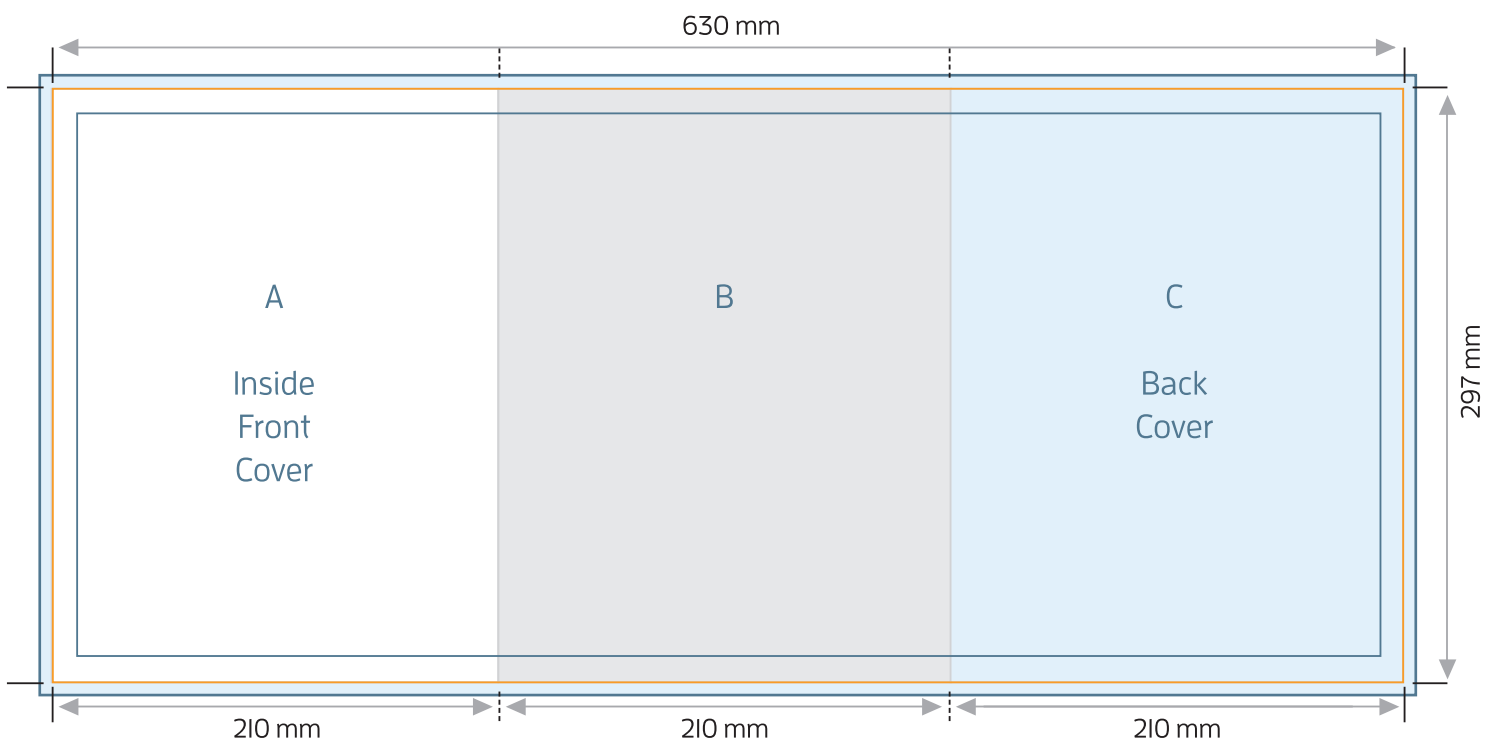

A4 6pp BROCHURE - ZIG ZAG FOLD

FOLDED SIZE: 210mm x 297mm

TRIM SIZE: 630mm x 297mm

BLEED: 634mm x 301mm

SAFE PRINT AREA: 624mm x 291mm

A4 6pp BROCHURE - ZIG ZAG FOLD

TRIM SIZE: 630mm x 297mm

FOLDED SIZE: 210mm x 297mm

ALL PANELS ARE 210mm wide

Phone: 1800 537 774
www.lepcolourprinters.com.au

Last update 18/01/2017 #T0007