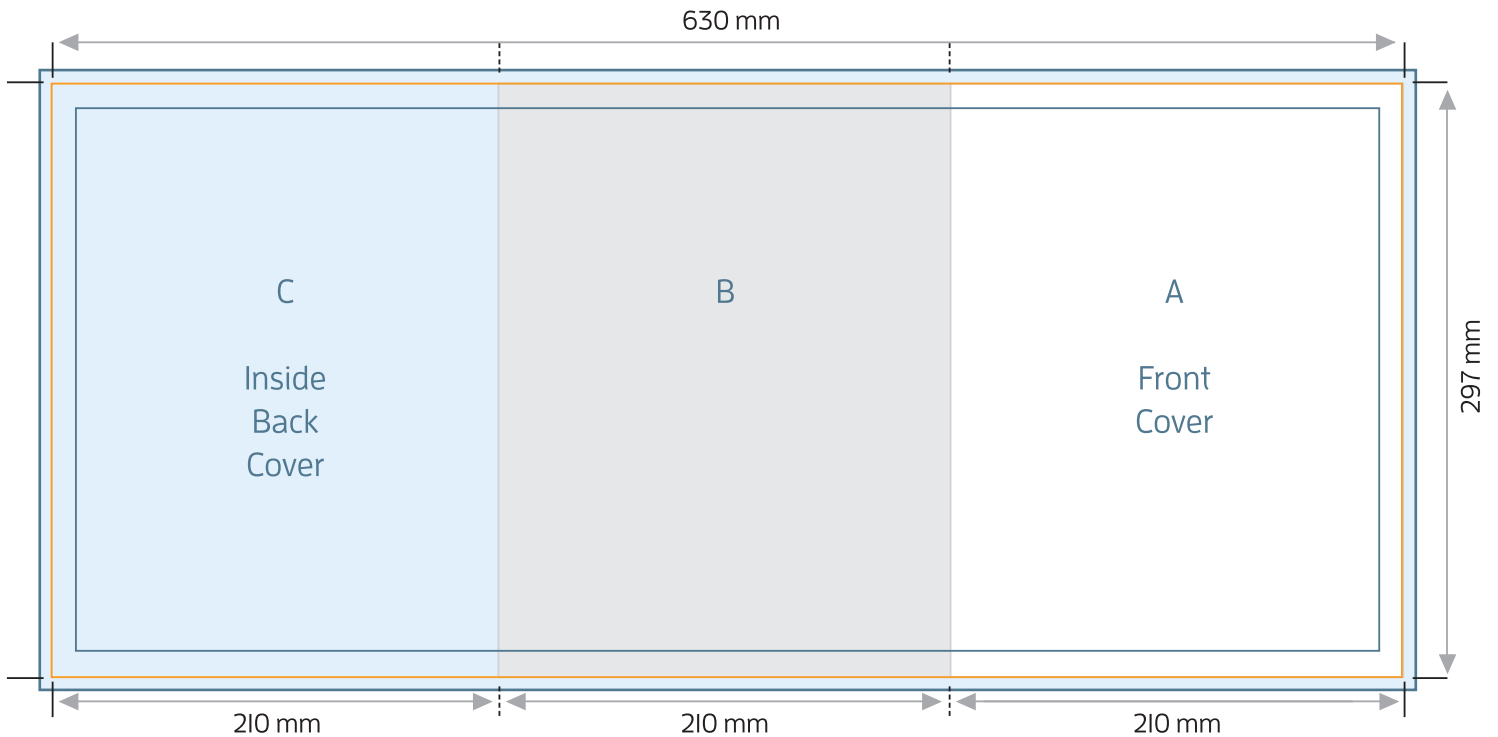

A4 6pp BROCHURE - ZIG ZAG FOLD

FOLDED SIZE: 210mm x 297mm

TRIM SIZE: 630mm x 297mm

BLEED: 634mm x 301mm

SAFE PRINT AREA: 624mm x 291mm

A4 6pp BROCHURE - ZIG ZAG FOLD

TRIM SIZE: 630mm x 297mm

FOLDED SIZE: 210mm x 297mm

ALL PANELS ARE 210mm wide

Phone: 1800 537 774
www.lepcolourprinters.com.au

Last update 18/01/2017 #T0007