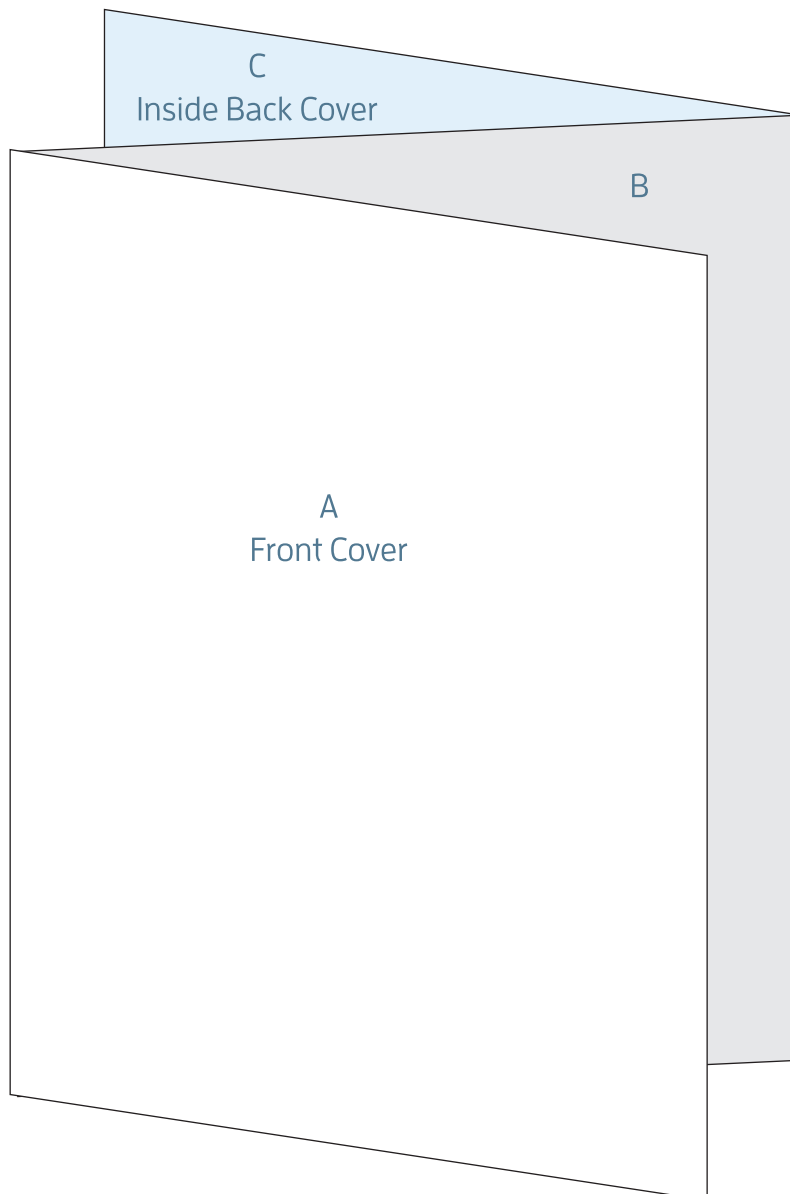

A4 6pp BROCHURE - ZIG ZAG FOLD

FOLDED SIZE: 210mm x 297mm

TRIM SIZE: 630mm x 297mm

BLEED: 634mm x 301mm

SAFE PRINT AREA: 624mm x 291mm

A4 6pp BROCHURE - ZIG ZAG FOLD

TRIM SIZE: 630mm x 297mm

FOLDED SIZE: 210mm x 297mm

ALL PANELS ARE 210mm wide

Phone: 1800 537 774
www.lepcolourprinters.com.au

Last update 18/01/2017 #T0007