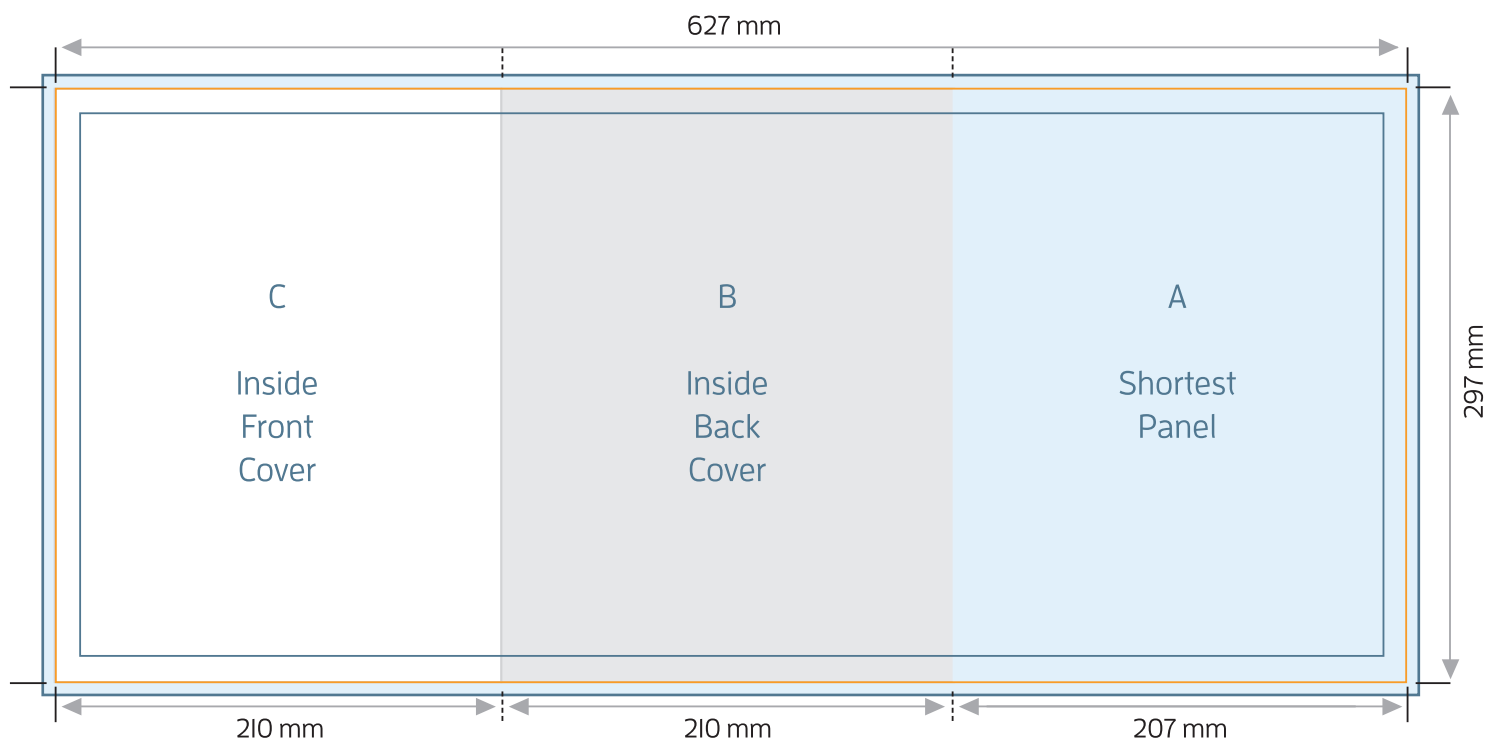

# A4 6pp BROCHURE - ROLL FOLD

FOLDED SIZE: 210mm x 297mm

TRIM SIZE: 627mm x 297mm

BLEED: 631mm x 301mm

SAFE PRINT AREA: 621mm x 291mm

# A4 6pp BROCHURE - ROLL FOLD

TRIM SIZE: 627mm x 297mm

FOLDED SIZE: 210mm x 297mm

Phone: 1800 537 774  
[www.lepcolourprinters.com.au](http://www.lepcolourprinters.com.au)

Last update 18/01/2017 #T0008