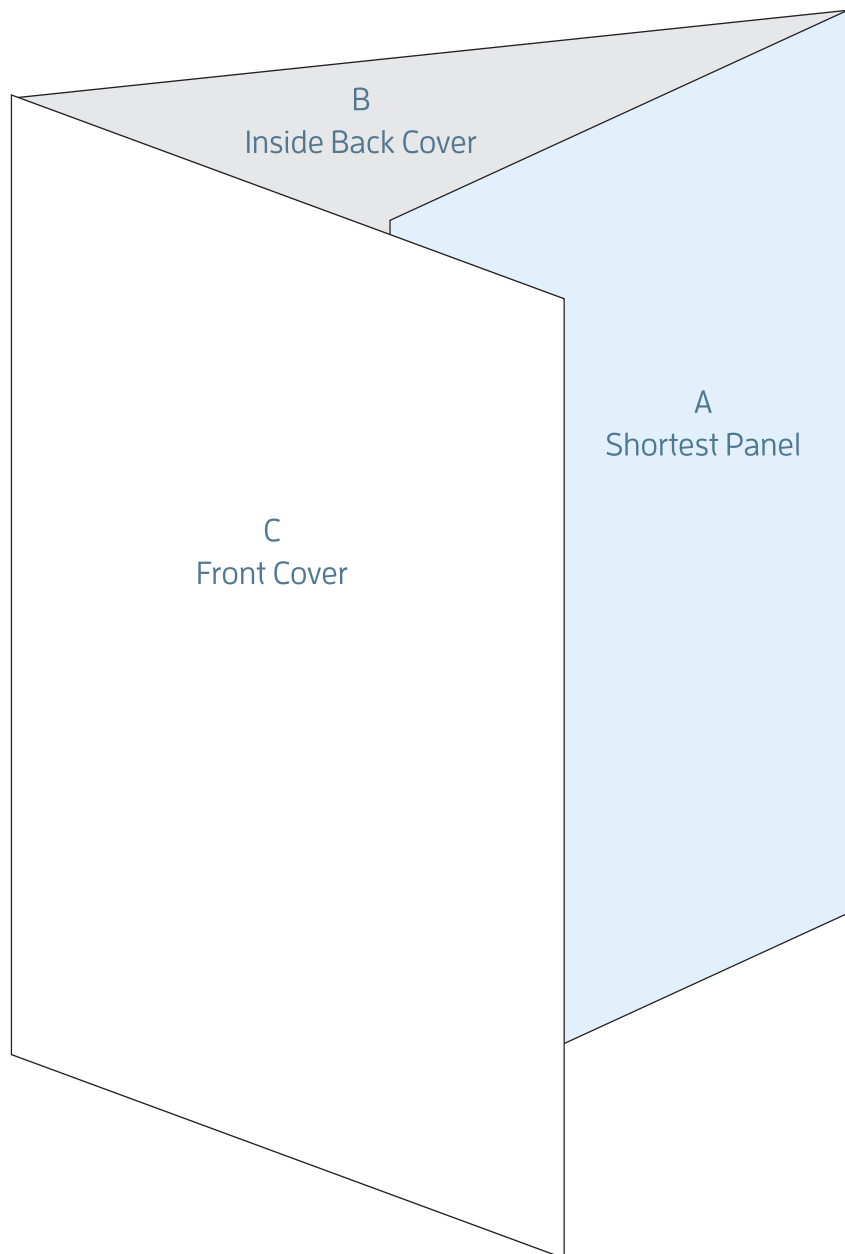

# A4 6pp BROCHURE - ROLL FOLD

FOLDED SIZE: 210mm x 297mm

TRIM SIZE: 627mm x 297mm

BLEED: 631mm x 301mm

SAFE PRINT AREA: 621mm x 291mm

# A4 6pp BROCHURE - ROLL FOLD

TRIM SIZE: 627mm x 297mm

FOLDED SIZE: 210mm x 297mm

Phone: 1800 537 774  
[www.lepcolourprinters.com.au](http://www.lepcolourprinters.com.au)

Last update 18/01/2017 #T0008