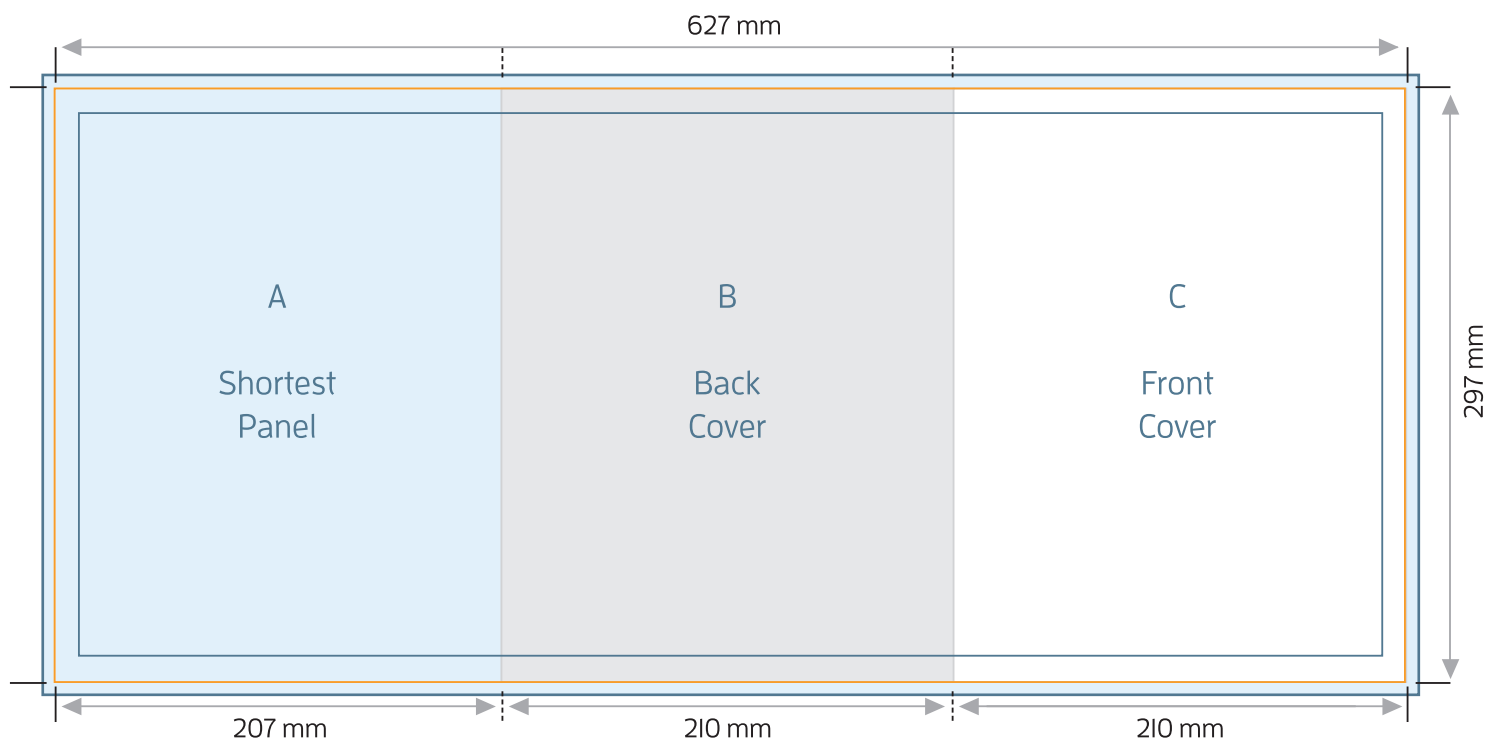

# A4 6pp BROCHURE - ROLL FOLD

FOLDED SIZE: 210mm x 297mm

TRIM SIZE: 627mm x 297mm

BLEED: 631mm x 301mm

SAFE PRINT AREA: 621mm x 291mm

# A4 6pp BROCHURE - ROLL FOLD

TRIM SIZE: 627mm x 297mm

FOLDED SIZE: 210mm x 297mm

Phone: 1800 537 774  
[www.lepcolourprinters.com.au](http://www.lepcolourprinters.com.au)

Last update 18/01/2017 #T0008