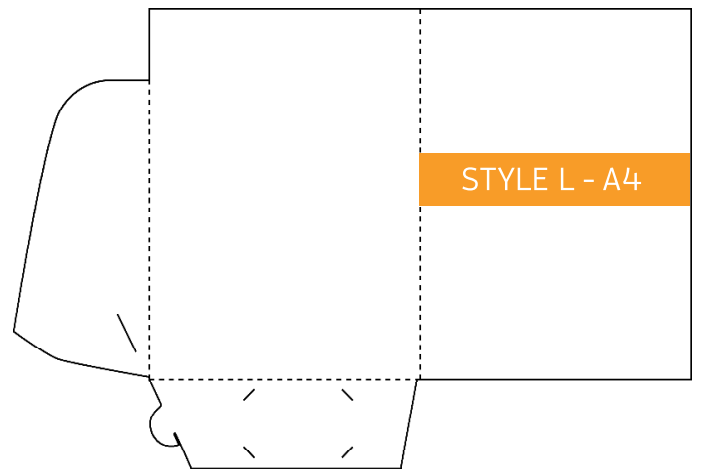

Folded Size: 155mm x 220mm
5mm Gusset. Business Card Slot.

Folded Size: 220mm x 155mm
1mm Gusset. Business Card Slot.

Folded Size: 155mm x 240mm
10mm Gusset. Business Card Slot.

Folded Size: 220mm x 310mm
1mm Gusset. Business Card Slot.

Folded Size: 220mm x 310mm
5mm Gusset. Business Card Slot.

Folded Size: 220mm x 310mm
10mm Gusset. Business Card Slot.

Folded Size: 220mm x 310mm
15mm Gusset. Business Card Slot.

Folded Size: 220mm x 310mm
5mm Gusset. Business Card Slot (slimline)

Folded Size: 225mm x 320mm
9mm Gusset x 1 pocket, 1mm Gusset x 1 pocket.
Business Card Slot.

Folded Size: 220mm x 310mm
1mm Gusset. Business Card Slots x 2

Folded Size: 220mm x 310mm
1mm Gusset. Business Card Slots x 2

Folded Size: 230mm x 325mm
1mm Gusset. Business Card Slot.

Folded Size: 230mm x 315mm
1mm Gusset. Business Card Slot.