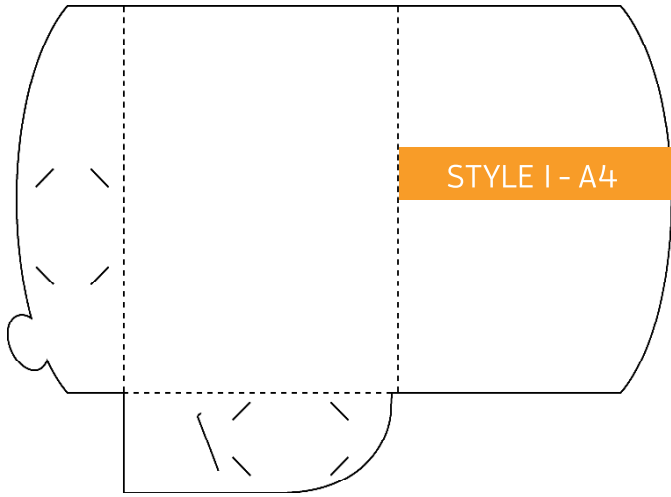

Folded Size: 155mm x 220mm
5mm Gusset. Business Card Slot.

Folded Size: 220mm x 155mm
1mm Gusset. Business Card Slot.

Folded Size: 155mm x 240mm
10mm Gusset. Business Card Slot.

Folded Size: 220mm x 310mm
1mm Gusset. Business Card Slot.

Folded Size: 220mm x 310mm
5mm Gusset. Business Card Slot.

Folded Size: 220mm x 310mm
10mm Gusset. Business Card Slot.

Folded Size: 220mm x 310mm
15mm Gusset. Business Card Slot.

Folded Size: 220mm x 310mm
5mm Gusset. Business Card Slot (slimline)

Folded Size: 225mm x 320mm
9mm Gusset x 1 pocket, 1mm Gusset x 1 pocket.
Business Card Slot.

Folded Size: 220mm x 310mm
1mm Gusset. Business Card Slots x 2

Folded Size: 220mm x 310mm
1mm Gusset. Business Card Slots x 2

Folded Size: 230mm x 325mm
1mm Gusset. Business Card Slot.

Folded Size: 230mm x 315mm
1mm Gusset. Business Card Slot.