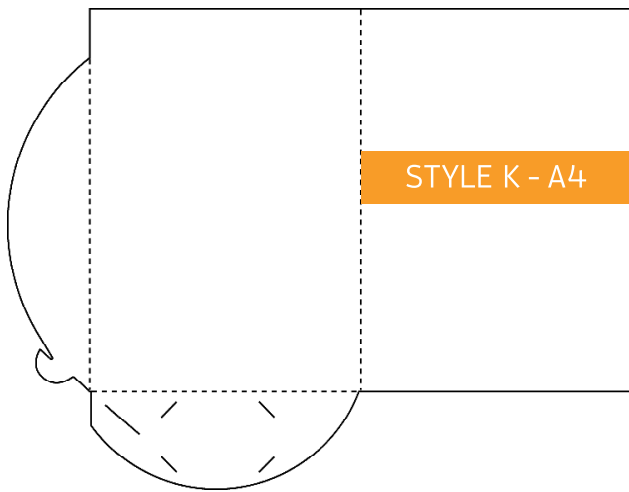

Folded Size: 155mm x 220mm
5mm Gusset. Business Card Slot.

Folded Size: 220mm x 155mm
1mm Gusset. Business Card Slot.

Folded Size: 155mm x 240mm
10mm Gusset. Business Card Slot.

Folded Size: 220mm x 310mm
1mm Gusset. Business Card Slot.

Folded Size: 220mm x 310mm
5mm Gusset. Business Card Slot.

Folded Size: 220mm x 310mm
10mm Gusset. Business Card Slot.

Folded Size: 220mm x 310mm
15mm Gusset. Business Card Slot.

Folded Size: 220mm x 310mm
5mm Gusset. Business Card Slot (slimline)

Folded Size: 225mm x 320mm
9mm Gusset x 1 pocket, 1mm Gusset x 1 pocket.
Business Card Slot.

Folded Size: 220mm x 310mm
1mm Gusset. Business Card Slots x 2

Folded Size: 220mm x 310mm
1mm Gusset. Business Card Slots x 2

Folded Size: 230mm x 325mm
1mm Gusset. Business Card Slot.

Folded Size: 230mm x 315mm
1mm Gusset. Business Card Slot.