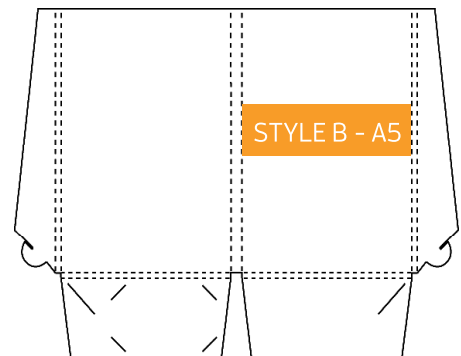

Presentation Folder - Die Line Catalogue

Folded Size: 220mm x 310mm
1mm Gusset. Business Card Slot.

Folded Size: 220mm x 310mm
5mm Gusset. Business Card Slot.

Folded Size: 155mm x 220mm
1mm Gusset. Business Card Slot.

Folded Size: 155mm x 220mm
5mm Gusset. Business Card Slot.

Folded Size: 220mm x 155mm
1mm Gusset. Business Card Slot.

Folded Size: 155mm x 240mm
10mm Gusset. Business Card Slot.

Folded Size: 220mm x 310mm
1mm Gusset. Business Card Slot.

Folded Size: 220mm x 310mm
5mm Gusset. Business Card Slot.

Folded Size: 220mm x 310mm
10mm Gusset. Business Card Slot.

Folded Size: 220mm x 310mm
15mm Gusset. Business Card Slot.

Folded Size: 220mm x 310mm
5mm Gusset. Business Card Slot (slimline)

Folded Size: 225mm x 320mm
9mm Gusset x 1 pocket, 1mm Gusset x 1 pocket.
Business Card Slot.

Folded Size: 220mm x 310mm
1mm Gusset. Business Card Slots x 2

Folded Size: 220mm x 310mm
1mm Gusset. Business Card Slots x 2