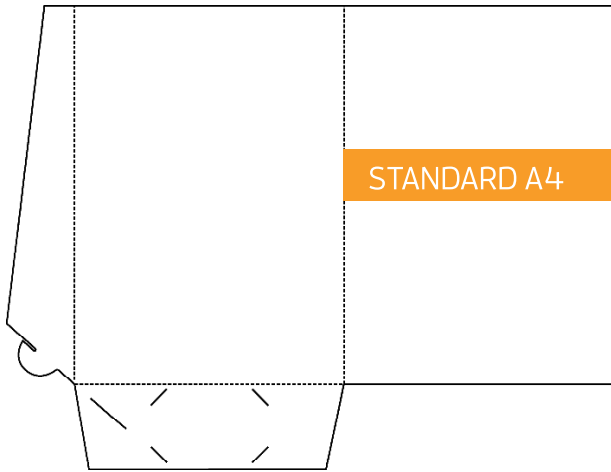

Presentation Folder - Die Line Catalogue

Folded Size: 220mm x 310mm
1mm Gusset. Business Card Slot.

Folded Size: 220mm x 310mm
5mm Gusset. Business Card Slot.

Folded Size: 155mm x 220mm
1mm Gusset. Business Card Slot.

Folded Size: 155mm x 220mm
5mm Gusset. Business Card Slot.

Folded Size: 220mm x 155mm
1mm Gusset. Business Card Slot.

Folded Size: 155mm x 240mm
10mm Gusset. Business Card Slot.

Folded Size: 220mm x 310mm
1mm Gusset. Business Card Slot.

Folded Size: 220mm x 310mm
5mm Gusset. Business Card Slot.

Folded Size: 220mm x 310mm
10mm Gusset. Business Card Slot.

Folded Size: 220mm x 310mm
15mm Gusset. Business Card Slot.

Folded Size: 220mm x 310mm
5mm Gusset. Business Card Slot (slimline)

Folded Size: 230mm x 325mm
1mm Gusset. Business Card Slot.

Folded Size: 230mm x 315mm
1mm Gusset. Business Card Slot.