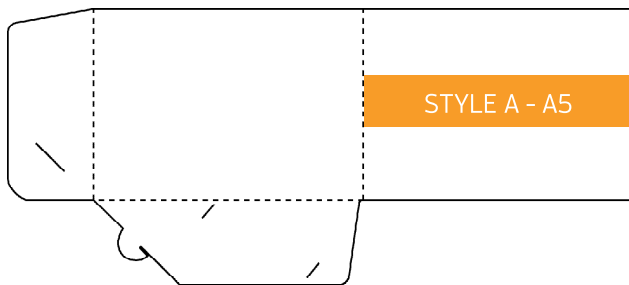

Presentation Folder - Die Line Catalogue

Folded Size: 220mm x 310mm
1mm Gusset. Business Card Slot.

Folded Size: 220mm x 310mm
5mm Gusset. Business Card Slot.

Folded Size: 155mm x 220mm
1mm Gusset. Business Card Slot.

Folded Size: 155mm x 220mm
5mm Gusset. Business Card Slot.

Folded Size: 220mm x 155mm
1mm Gusset. Business Card Slot.

Folded Size: 155mm x 240mm
10mm Gusset. Business Card Slot.

Folded Size: 220mm x 310mm
1mm Gusset. Business Card Slot.

Folded Size: 220mm x 310mm
5mm Gusset. Business Card Slot.

Folded Size: 220mm x 310mm
10mm Gusset. Business Card Slot.

Folded Size: 220mm x 310mm
15mm Gusset. Business Card Slot.

Folded Size: 220mm x 310mm
5mm Gusset. Business Card Slot (slimline)

Folded Size: 225mm x 320mm
9mm Gusset x 1 pocket, 1mm Gusset x 1 pocket.
Business Card Slot.

Folded Size: 220mm x 310mm
1mm Gusset. Business Card Slots x 2

Folded Size: 220mm x 310mm
1mm Gusset. Business Card Slots x 2