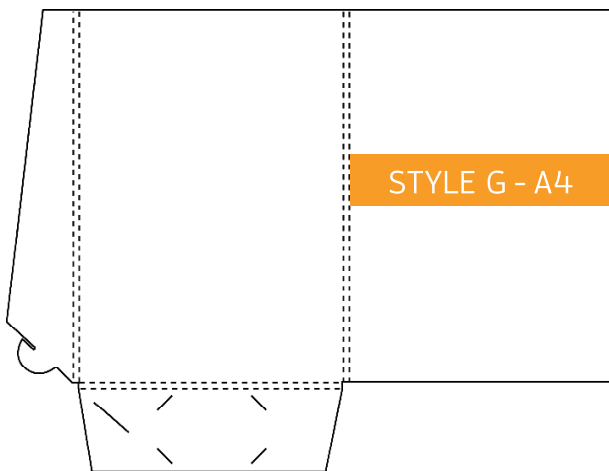

Folded Size: 155mm x 220mm
5mm Gusset. Business Card Slot.

Folded Size: 220mm x 155mm
1mm Gusset. Business Card Slot.

Folded Size: 155mm x 240mm
10mm Gusset. Business Card Slot.

Folded Size: 220mm x 310mm
1mm Gusset. Business Card Slot.

Folded Size: 220mm x 310mm
5mm Gusset. Business Card Slot.

Folded Size: 220mm x 310mm
10mm Gusset. Business Card Slot.

Folded Size: 220mm x 310mm
15mm Gusset. Business Card Slot.

Folded Size: 220mm x 310mm
5mm Gusset. Business Card Slot (slimline)

Folded Size: 225mm x 320mm
9mm Gusset x 1 pocket, 1mm Gusset x 1 pocket.
Business Card Slot.

Folded Size: 220mm x 310mm
1mm Gusset. Business Card Slots x 2

Folded Size: 220mm x 310mm
1mm Gusset. Business Card Slots x 2

Folded Size: 230mm x 325mm
1mm Gusset. Business Card Slot.

Folded Size: 230mm x 315mm
1mm Gusset. Business Card Slot.