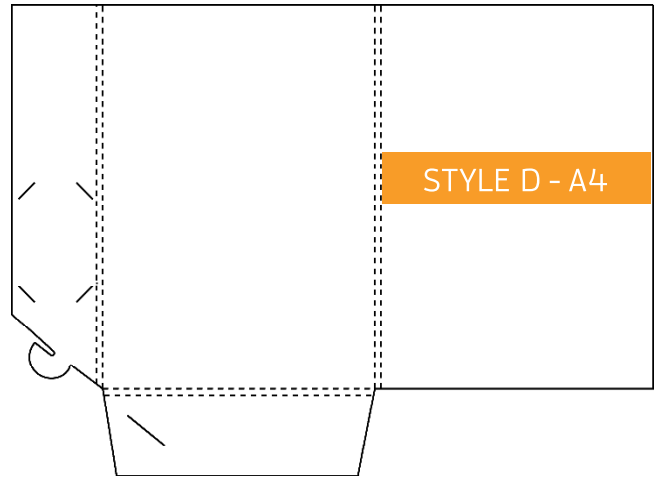

Presentation Folder - Die Line Catalogue

Folded Size: 220mm x 310mm
1mm Gusset. Business Card Slot.

Folded Size: 220mm x 310mm
5mm Gusset. Business Card Slot.

Folded Size: 155mm x 220mm
1mm Gusset. Business Card Slot.

Folded Size: 155mm x 220mm
5mm Gusset. Business Card Slot.

Folded Size: 220mm x 155mm
1mm Gusset. Business Card Slot.

Folded Size: 155mm x 240mm
10mm Gusset. Business Card Slot.

Folded Size: 220mm x 310mm
1mm Gusset. Business Card Slot.

Folded Size: 220mm x 310mm
5mm Gusset. Business Card Slot.

Folded Size: 220mm x 310mm
10mm Gusset. Business Card Slot.

Folded Size: 220mm x 310mm
15mm Gusset. Business Card Slot.

Folded Size: 220mm x 310mm
5mm Gusset. Business Card Slot (slimline)

Folded Size: 225mm x 320mm
9mm Gusset x 1 pocket, 1mm Gusset x 1 pocket.
Business Card Slot.

Folded Size: 220mm x 310mm
1mm Gusset. Business Card Slots x 2

Folded Size: 220mm x 310mm
1mm Gusset. Business Card Slots x 2