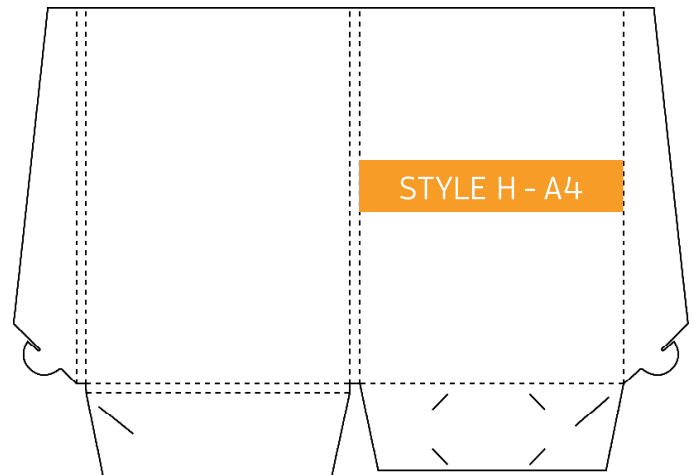

Folded Size: 155mm x 220mm
5mm Gusset. Business Card Slot.

Folded Size: 220mm x 155mm
1mm Gusset. Business Card Slot.

Folded Size: 155mm x 240mm
10mm Gusset. Business Card Slot.

Folded Size: 220mm x 310mm
1mm Gusset. Business Card Slot.

Folded Size: 220mm x 310mm
5mm Gusset. Business Card Slot.

Folded Size: 220mm x 310mm
10mm Gusset. Business Card Slot.

Folded Size: 220mm x 310mm
15mm Gusset. Business Card Slot.

Folded Size: 220mm x 310mm
5mm Gusset. Business Card Slot (slimline)

Folded Size: 225mm x 320mm
9mm Gusset x 1 pocket, 1mm Gusset x 1 pocket.
Business Card Slot.

Folded Size: 220mm x 310mm
1mm Gusset. Business Card Slots x 2

Folded Size: 220mm x 310mm
1mm Gusset. Business Card Slots x 2

Folded Size: 230mm x 325mm
1mm Gusset. Business Card Slot.

Folded Size: 230mm x 315mm
1mm Gusset. Business Card Slot.