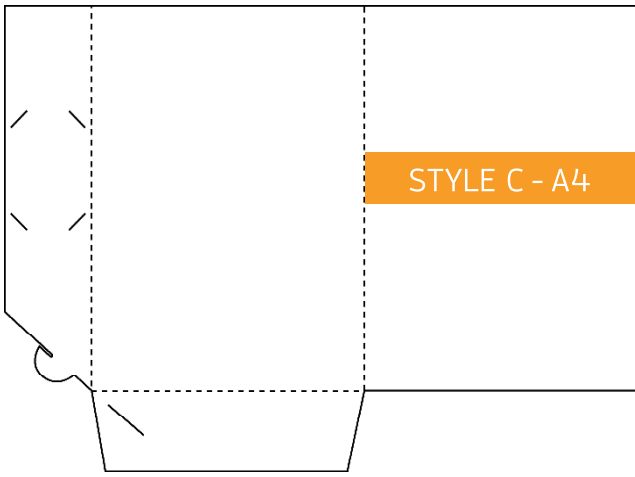

Presentation Folder - Die Line Catalogue

Folded Size: 220mm x 310mm
1mm Gusset. Business Card Slot.

Folded Size: 220mm x 310mm
5mm Gusset. Business Card Slot.

Folded Size: 155mm x 220mm
1mm Gusset. Business Card Slot.

Folded Size: 155mm x 220mm
5mm Gusset. Business Card Slot.

Folded Size: 220mm x 155mm
1mm Gusset. Business Card Slot.

Folded Size: 155mm x 240mm
10mm Gusset. Business Card Slot.

Folded Size: 220mm x 310mm
1mm Gusset. Business Card Slot.

Folded Size: 220mm x 310mm
5mm Gusset. Business Card Slot.

Folded Size: 220mm x 310mm
10mm Gusset. Business Card Slot.

Folded Size: 220mm x 310mm
15mm Gusset. Business Card Slot.

Folded Size: 220mm x 310mm
5mm Gusset. Business Card Slot (slimline)

Folded Size: 225mm x 320mm
9mm Gusset x 1 pocket, 1mm Gusset x 1 pocket.
Business Card Slot.

Folded Size: 220mm x 310mm
1mm Gusset. Business Card Slots x 2

Folded Size: 220mm x 310mm
1mm Gusset. Business Card Slots x 2