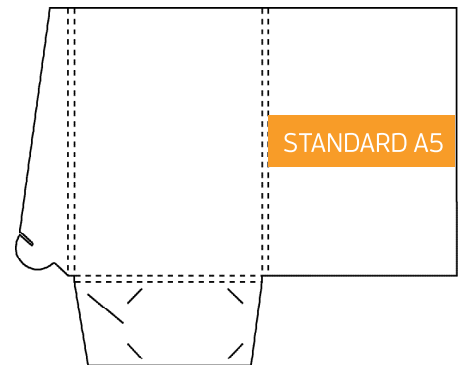

Presentation Folder - Die Line Catalogue

Folded Size: 220mm x 310mm
1mm Gusset. Business Card Slot.

Folded Size: 220mm x 310mm
5mm Gusset. Business Card Slot.

Folded Size: 155mm x 220mm
1mm Gusset. Business Card Slot.

Folded Size: 155mm x 220mm
5mm Gusset. Business Card Slot.

Folded Size: 220mm x 155mm
1mm Gusset. Business Card Slot.

Folded Size: 155mm x 240mm
10mm Gusset. Business Card Slot.

Folded Size: 220mm x 310mm
1mm Gusset. Business Card Slot.

Folded Size: 220mm x 310mm
5mm Gusset. Business Card Slot.

Folded Size: 220mm x 310mm
10mm Gusset. Business Card Slot.

Folded Size: 220mm x 310mm
15mm Gusset. Business Card Slot.

Folded Size: 220mm x 310mm
5mm Gusset. Business Card Slot (slimline)

Folded Size: 230mm x 325mm
1mm Gusset. Business Card Slot.

Folded Size: 230mm x 315mm
1mm Gusset. Business Card Slot.