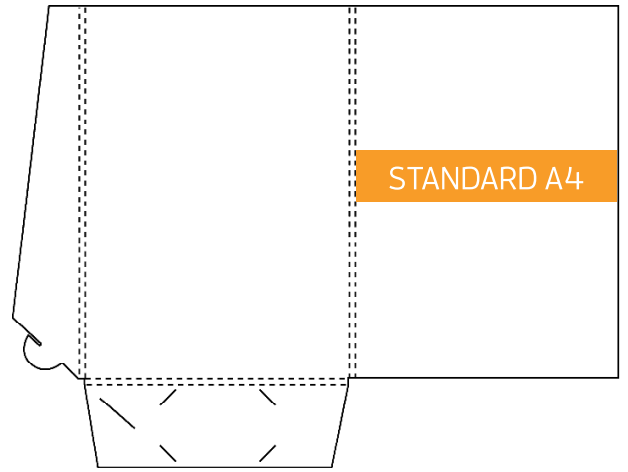

Presentation Folder - Die Line Catalogue

Folded Size: 220mm x 310mm
1mm Gusset. Business Card Slot.

Folded Size: 220mm x 310mm
5mm Gusset. Business Card Slot.

Folded Size: 155mm x 220mm
1mm Gusset. Business Card Slot.

Folded Size: 155mm x 220mm
5mm Gusset. Business Card Slot.

Folded Size: 220mm x 155mm
1mm Gusset. Business Card Slot.

Folded Size: 155mm x 240mm
10mm Gusset. Business Card Slot.

Folded Size: 220mm x 310mm
1mm Gusset. Business Card Slot.

Folded Size: 220mm x 310mm
5mm Gusset. Business Card Slot.

Folded Size: 220mm x 310mm
10mm Gusset. Business Card Slot.

Folded Size: 220mm x 310mm
15mm Gusset. Business Card Slot.

Folded Size: 220mm x 310mm
5mm Gusset. Business Card Slot (slimline)

Folded Size: 230mm x 325mm
1mm Gusset. Business Card Slot.

Folded Size: 230mm x 315mm
1mm Gusset. Business Card Slot.