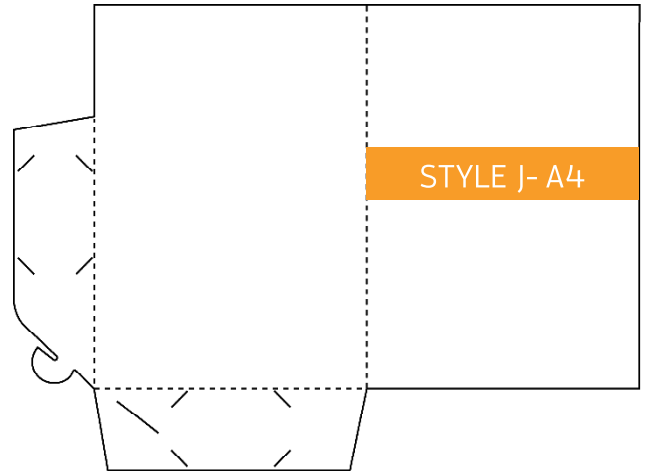

Folded Size: 155mm x 220mm
5mm Gusset. Business Card Slot.

Folded Size: 220mm x 155mm
1mm Gusset. Business Card Slot.

Folded Size: 155mm x 240mm
10mm Gusset. Business Card Slot.

Folded Size: 220mm x 310mm
1mm Gusset. Business Card Slot.

Folded Size: 220mm x 310mm
5mm Gusset. Business Card Slot.

Folded Size: 220mm x 310mm
10mm Gusset. Business Card Slot.

Folded Size: 220mm x 310mm
15mm Gusset. Business Card Slot.

Folded Size: 220mm x 310mm
5mm Gusset. Business Card Slot (slimline)

Folded Size: 225mm x 320mm
9mm Gusset x 1 pocket, 1mm Gusset x 1 pocket.
Business Card Slot.

Folded Size: 220mm x 310mm
1mm Gusset. Business Card Slots x 2

Folded Size: 220mm x 310mm
1mm Gusset. Business Card Slots x 2

Folded Size: 230mm x 325mm
1mm Gusset. Business Card Slot.

Folded Size: 230mm x 315mm
1mm Gusset. Business Card Slot.