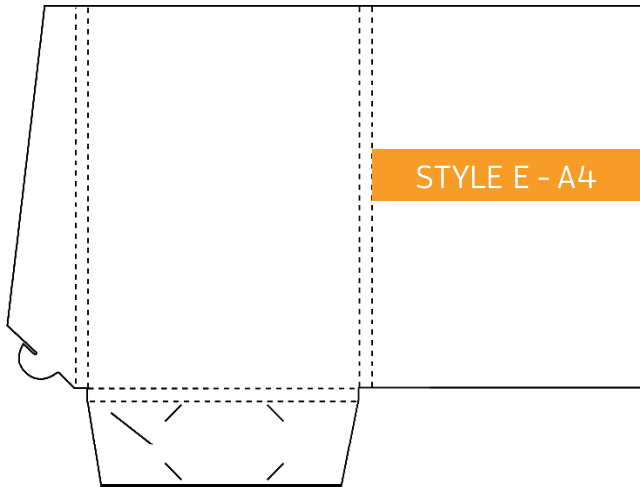

Presentation Folder - Die Line Catalogue

Folded Size: 220mm x 310mm
1mm Gusset. Business Card Slot.

Folded Size: 220mm x 310mm
5mm Gusset. Business Card Slot.

Folded Size: 155mm x 220mm
1mm Gusset. Business Card Slot.

Folded Size: 155mm x 220mm
5mm Gusset. Business Card Slot.

Folded Size: 220mm x 155mm
1mm Gusset. Business Card Slot.

Folded Size: 155mm x 240mm
10mm Gusset. Business Card Slot.

Folded Size: 220mm x 310mm
1mm Gusset. Business Card Slot.

Folded Size: 220mm x 310mm
5mm Gusset. Business Card Slot.

Folded Size: 220mm x 310mm
10mm Gusset. Business Card Slot.

Folded Size: 220mm x 310mm
15mm Gusset. Business Card Slot.

Folded Size: 220mm x 310mm
5mm Gusset. Business Card Slot (slimline)

Folded Size: 225mm x 320mm
9mm Gusset x 1 pocket, 1mm Gusset x 1 pocket.
Business Card Slot.

Folded Size: 220mm x 310mm
1mm Gusset. Business Card Slots x 2

Folded Size: 220mm x 310mm
1mm Gusset. Business Card Slots x 2