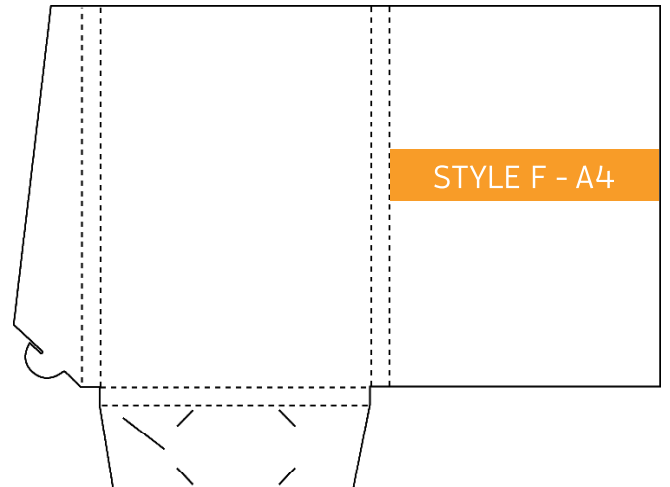

Presentation Folder - Die Line Catalogue

Folded Size: 220mm x 310mm
1mm Gusset. Business Card Slot.

Folded Size: 220mm x 310mm
5mm Gusset. Business Card Slot.

Folded Size: 155mm x 220mm
1mm Gusset. Business Card Slot.

Folded Size: 155mm x 220mm
5mm Gusset. Business Card Slot.

Folded Size: 220mm x 155mm
1mm Gusset. Business Card Slot.

Folded Size: 155mm x 240mm
10mm Gusset. Business Card Slot.

Folded Size: 220mm x 310mm
1mm Gusset. Business Card Slot.

Folded Size: 220mm x 310mm
5mm Gusset. Business Card Slot.

Folded Size: 220mm x 310mm
10mm Gusset. Business Card Slot.

Folded Size: 220mm x 310mm
15mm Gusset. Business Card Slot.

Folded Size: 220mm x 310mm
5mm Gusset. Business Card Slot (slimline)

Folded Size: 225mm x 320mm
9mm Gusset x 1 pocket, 1mm Gusset x 1 pocket.
Business Card Slot.

Folded Size: 220mm x 310mm
1mm Gusset. Business Card Slots x 2

Folded Size: 220mm x 310mm
1mm Gusset. Business Card Slots x 2